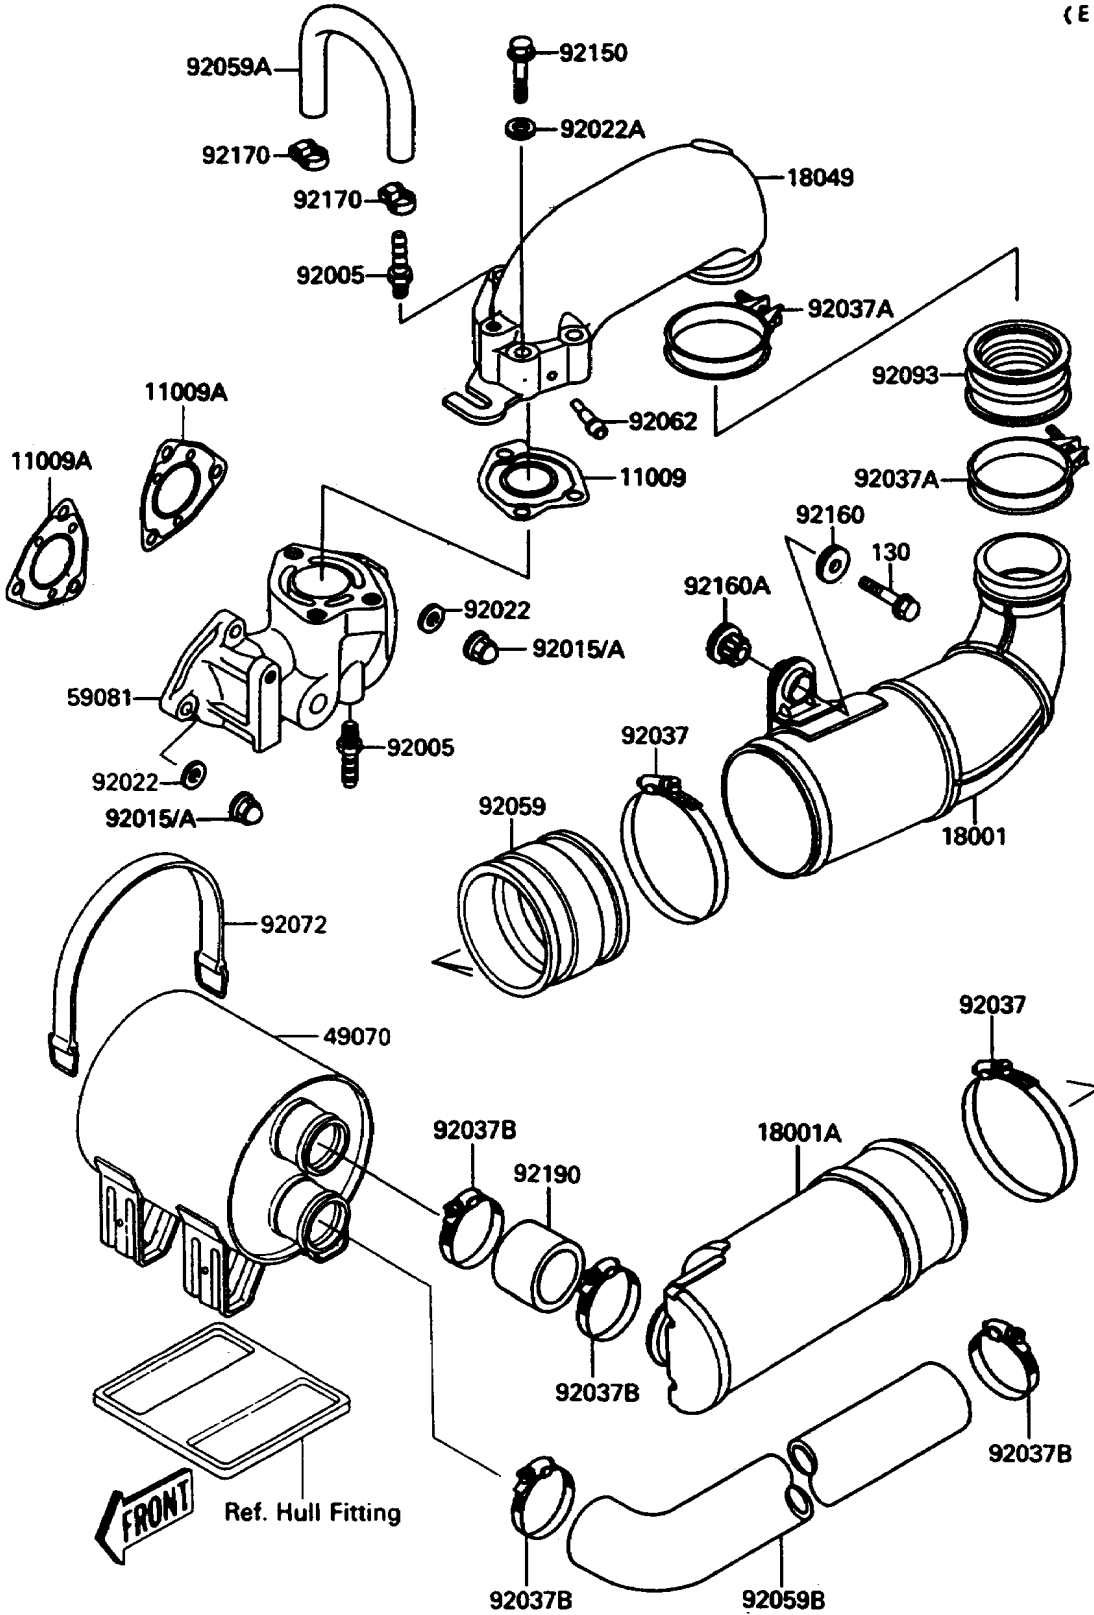

1992 Jet Mate

PARTS DIAGRAM

Muffler

(E1140)

1992 Jet Mate

PARTS LIST

Muffler

ITEM NAME

PART NUMBER

QUANTITY
