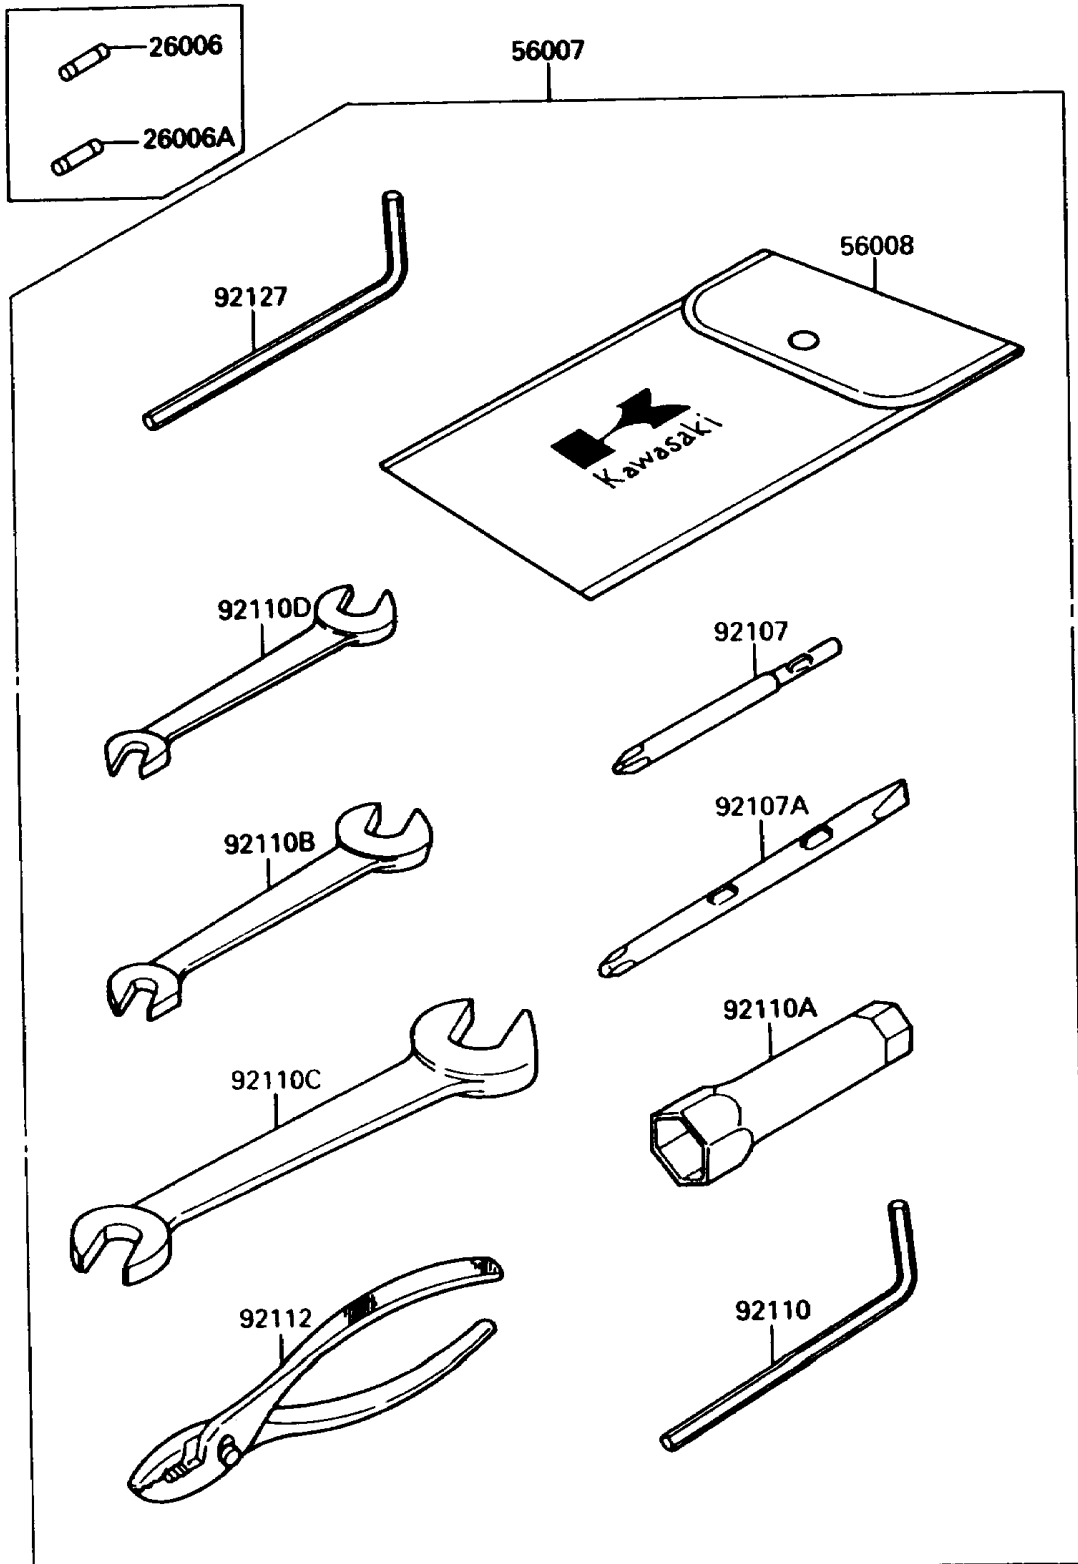

1990 Jet Mate

PARTS DIAGRAM

Owner's Tools

(F3182)

1990 Jet Mate

PARTS LIST

Owner's Tools

Kawasaki

Let the Good Times Roll®

ITEM NAME

PART NUMBER

QUANTITY
