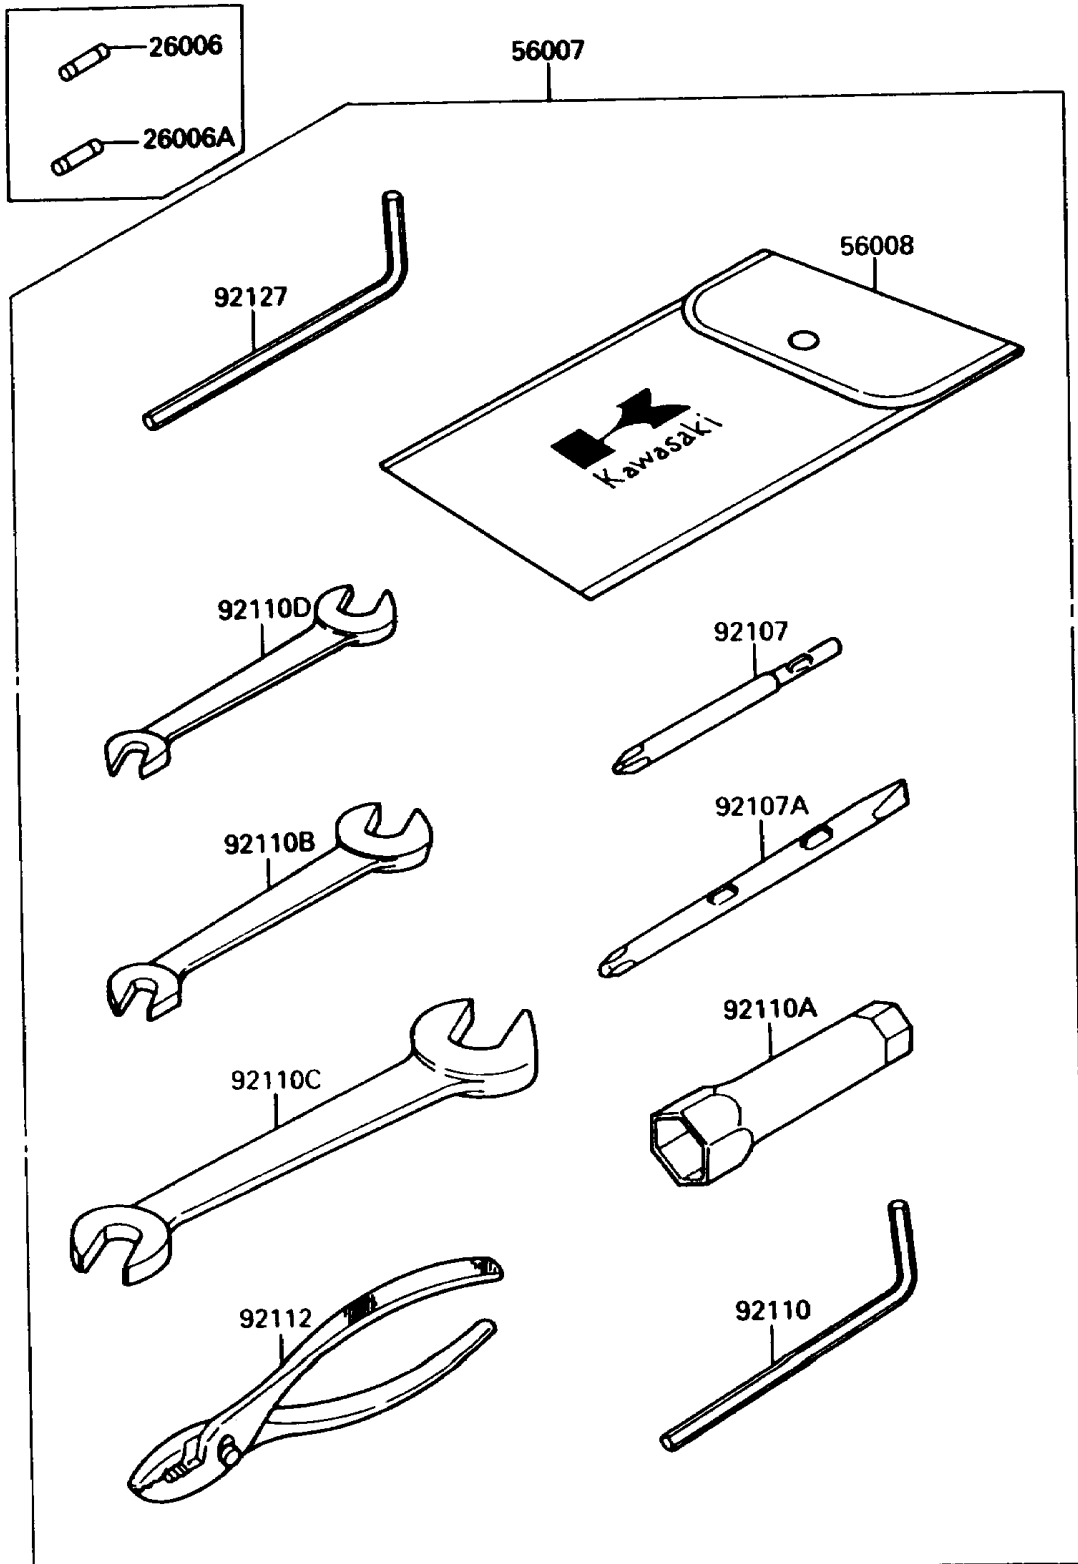

1989 Jet Mate

PARTS DIAGRAM

Owner's Tools

(F3182)

1989 Jet Mate

PARTS LIST

Owner's Tools

Kawasaki

Let the Good Times Roll®

ITEM NAME

PART NUMBER

QUANTITY
