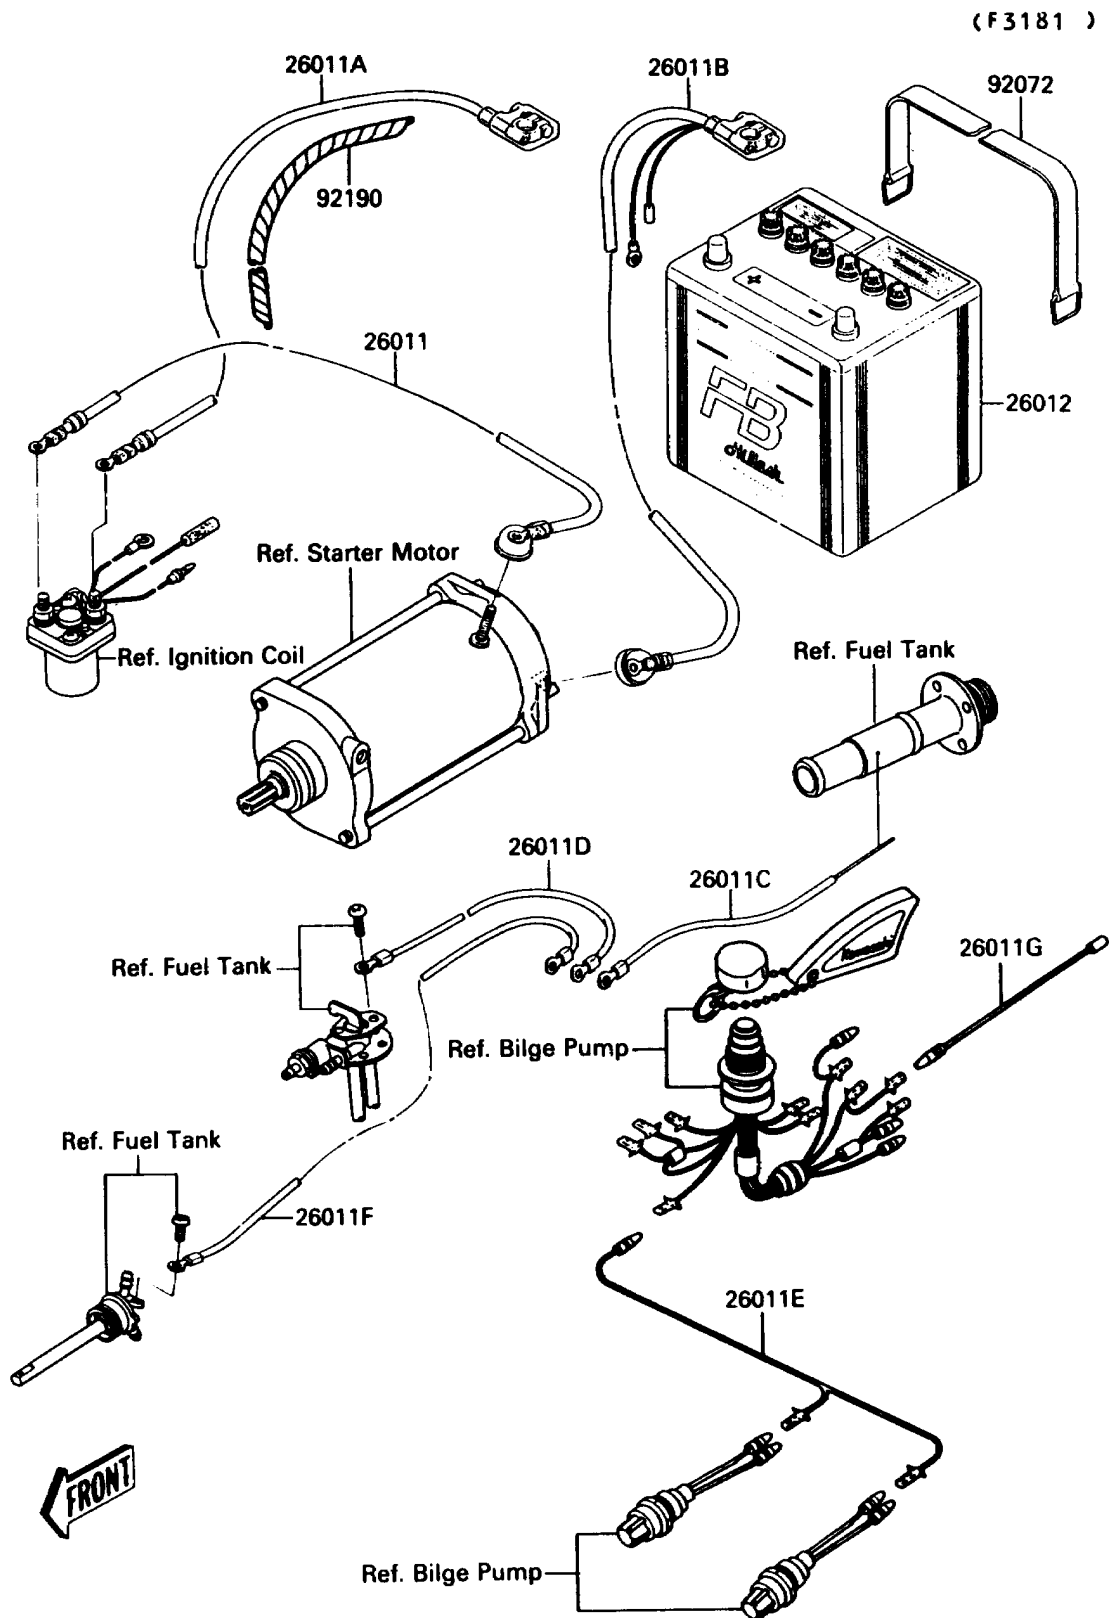

1990 Jet Mate

PARTS DIAGRAM

Electrical Equipment

Kawasaki

Let the Good Times Roll®

1990 Jet Mate

PARTS LIST

Electrical Equipment

Kawasaki

Let the Good Times Roll®

ITEM NAME

PART NUMBER

QUANTITY
