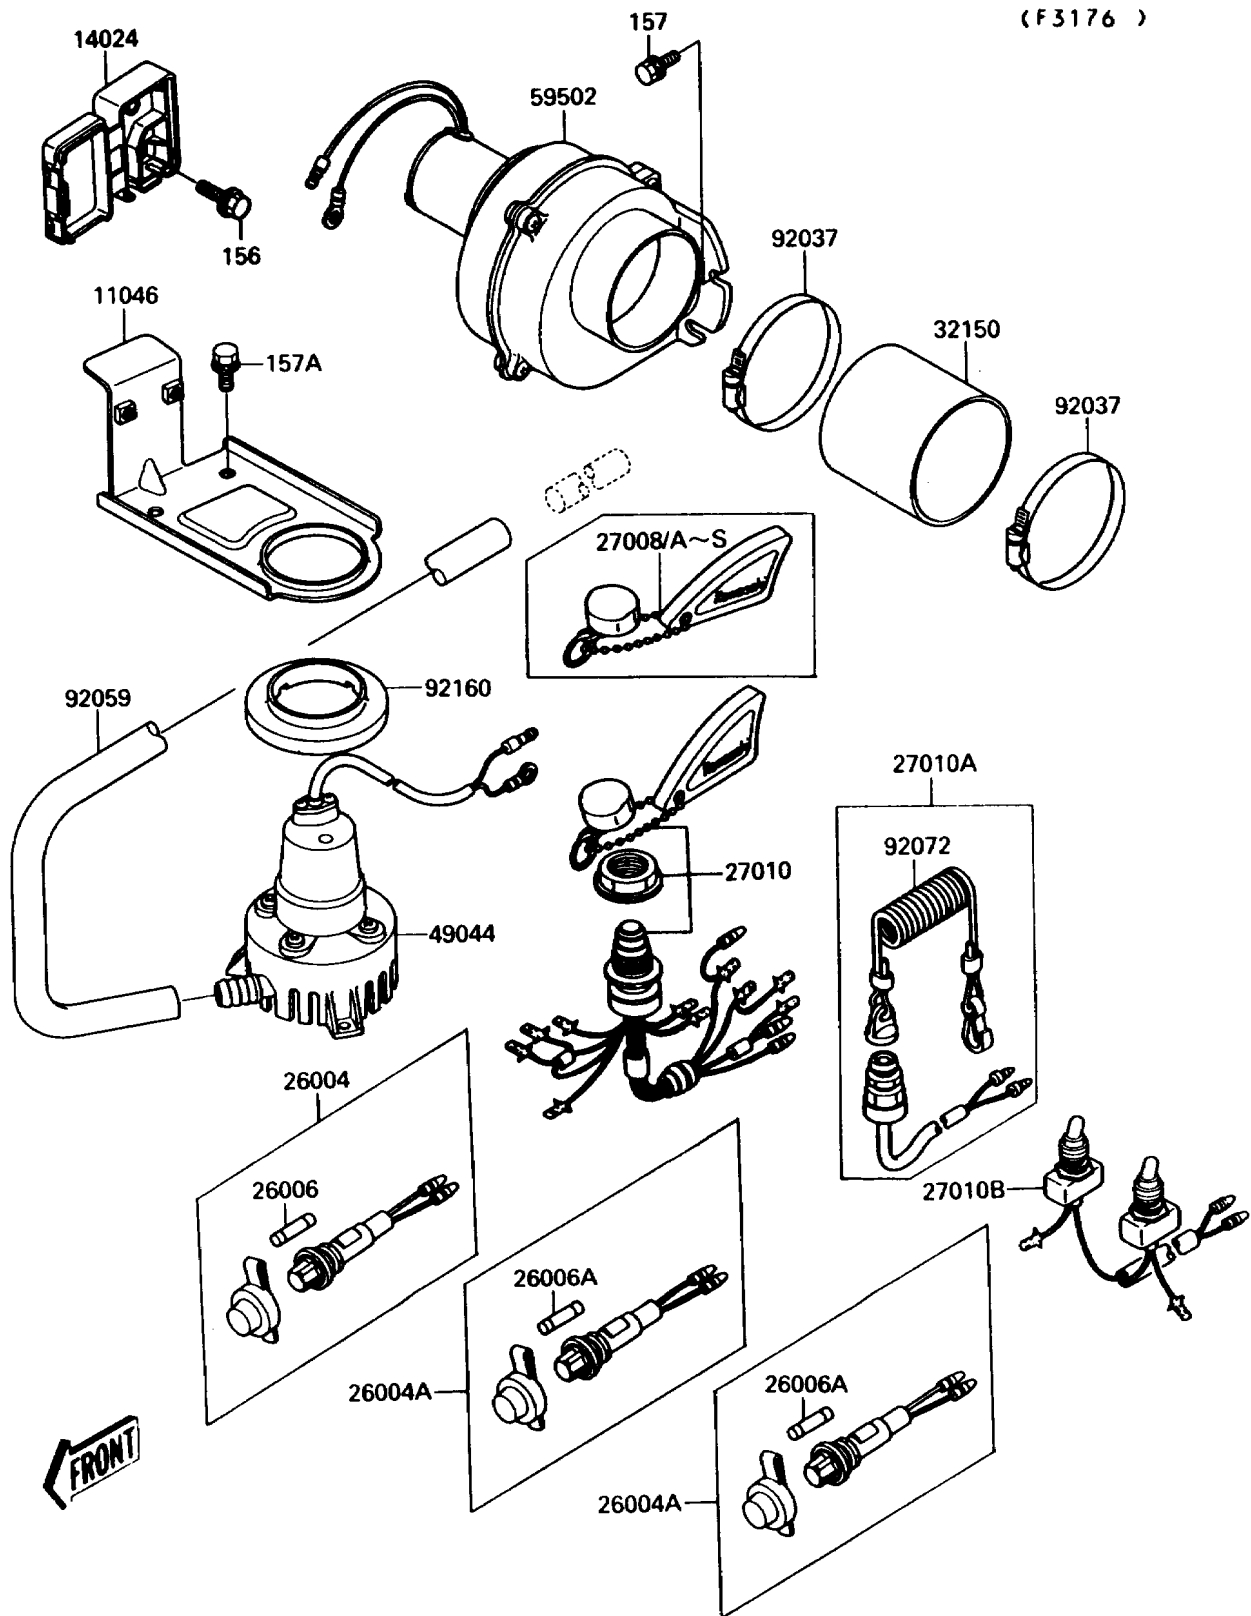

1990 Jet Mate

PARTS DIAGRAM

Bilge Pump

1990 Jet Mate

PARTS LIST

Bilge Pump

Kawasaki

Let the Good Times Roll®

ITEM NAME

PART NUMBER

QUANTITY
