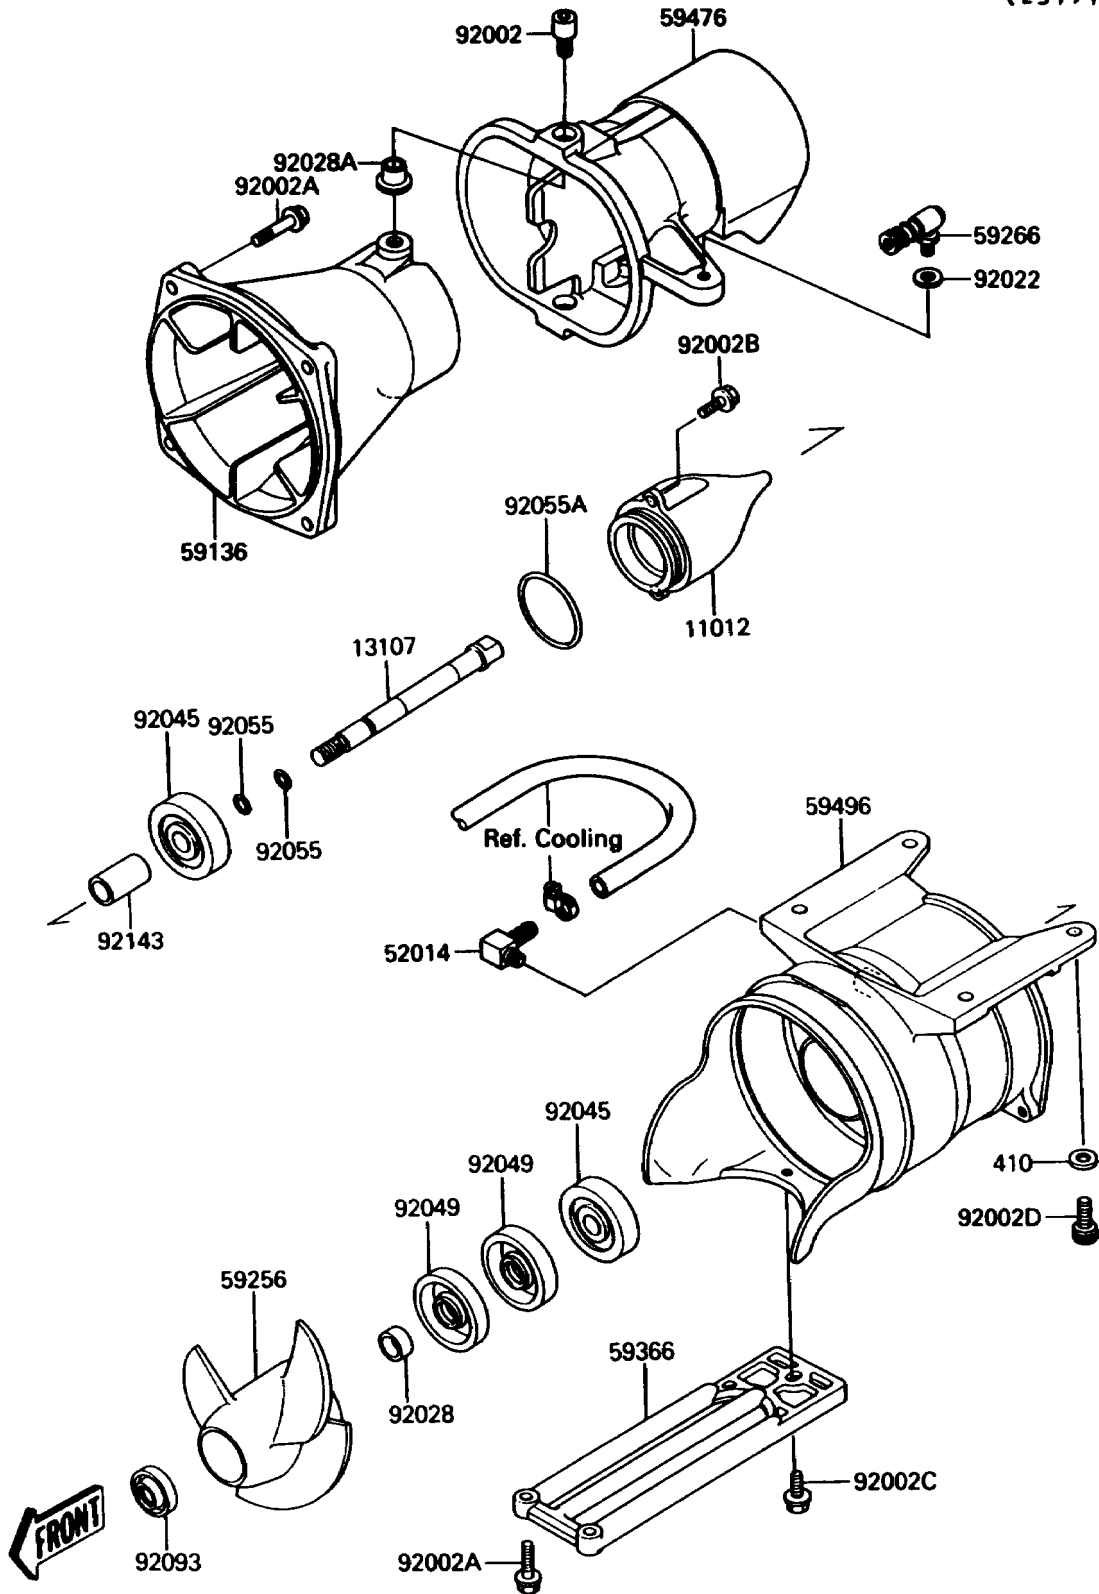

1990 Jet Mate

PARTS DIAGRAM

Jet Pump

Kawasaki

Let the Good Times Roll®

(E3191)

1990 Jet Mate

PARTS LIST

Jet Pump

Kawasaki

Let the Good Times Roll®

ITEM NAME

PART NUMBER

QUANTITY
