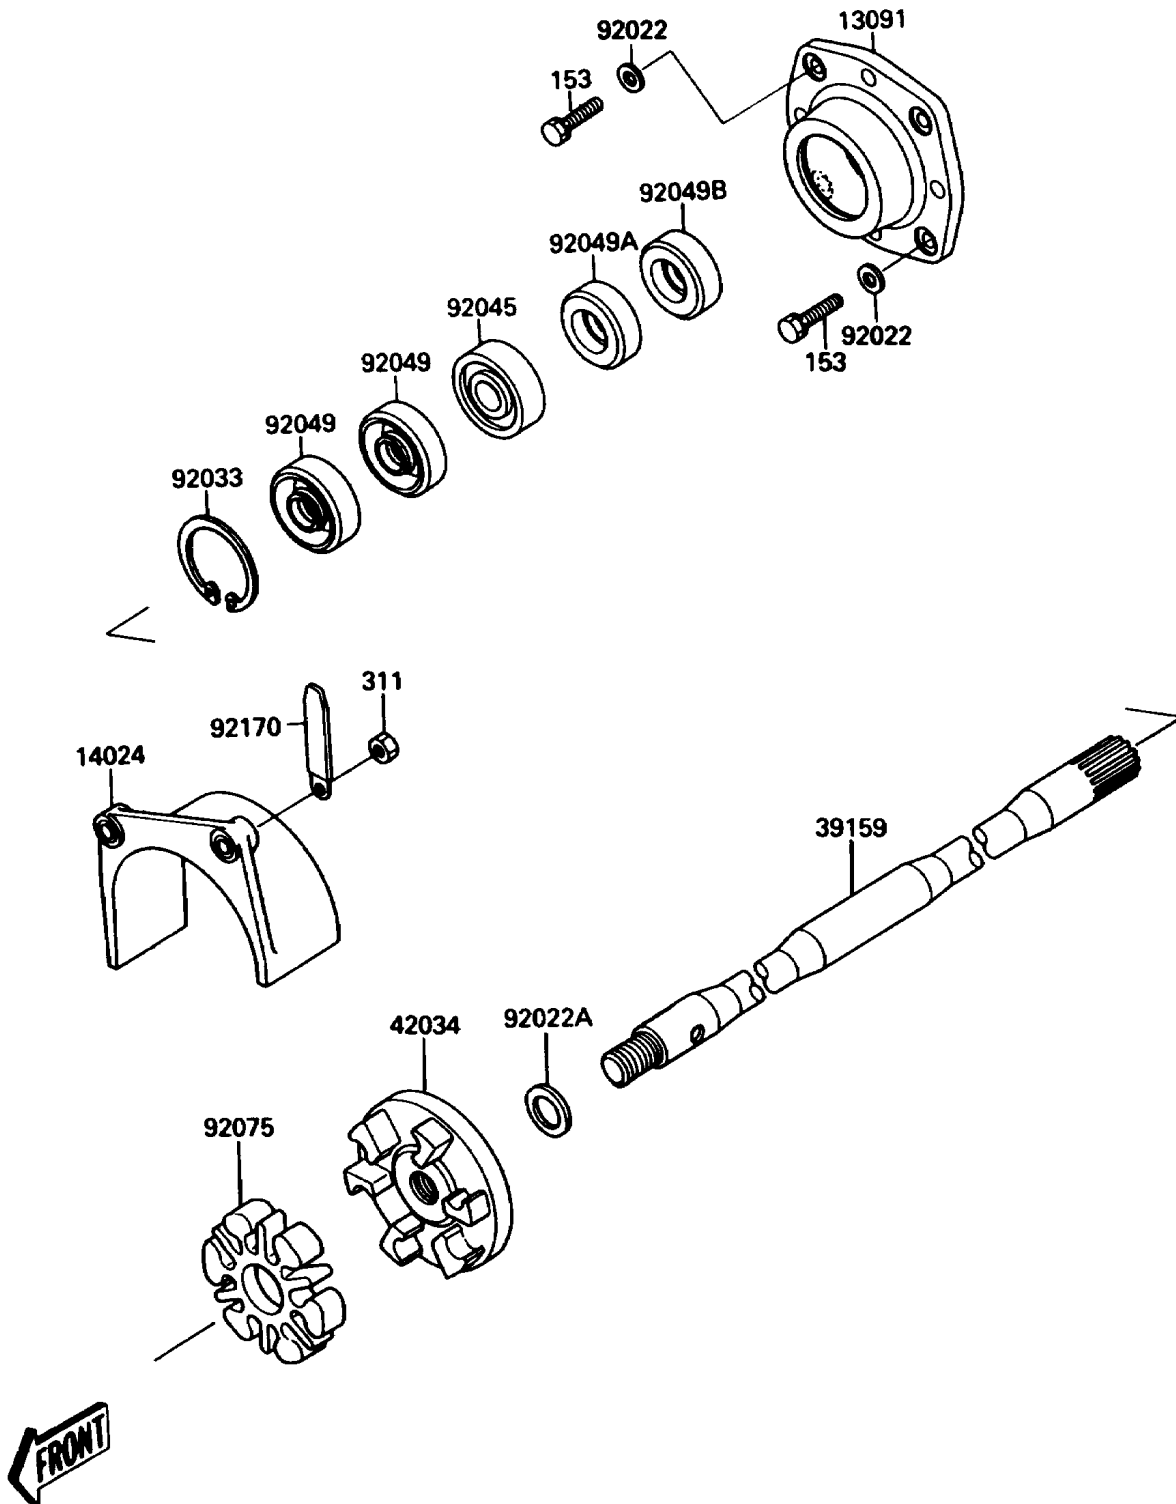

1990 Jet Mate

PARTS DIAGRAM

Drive Shaft

(E3134)

1990 Jet Mate

PARTS LIST

Drive Shaft

Kawasaki

Let the Good Times Roll®

ITEM NAME

PART NUMBER

QUANTITY
