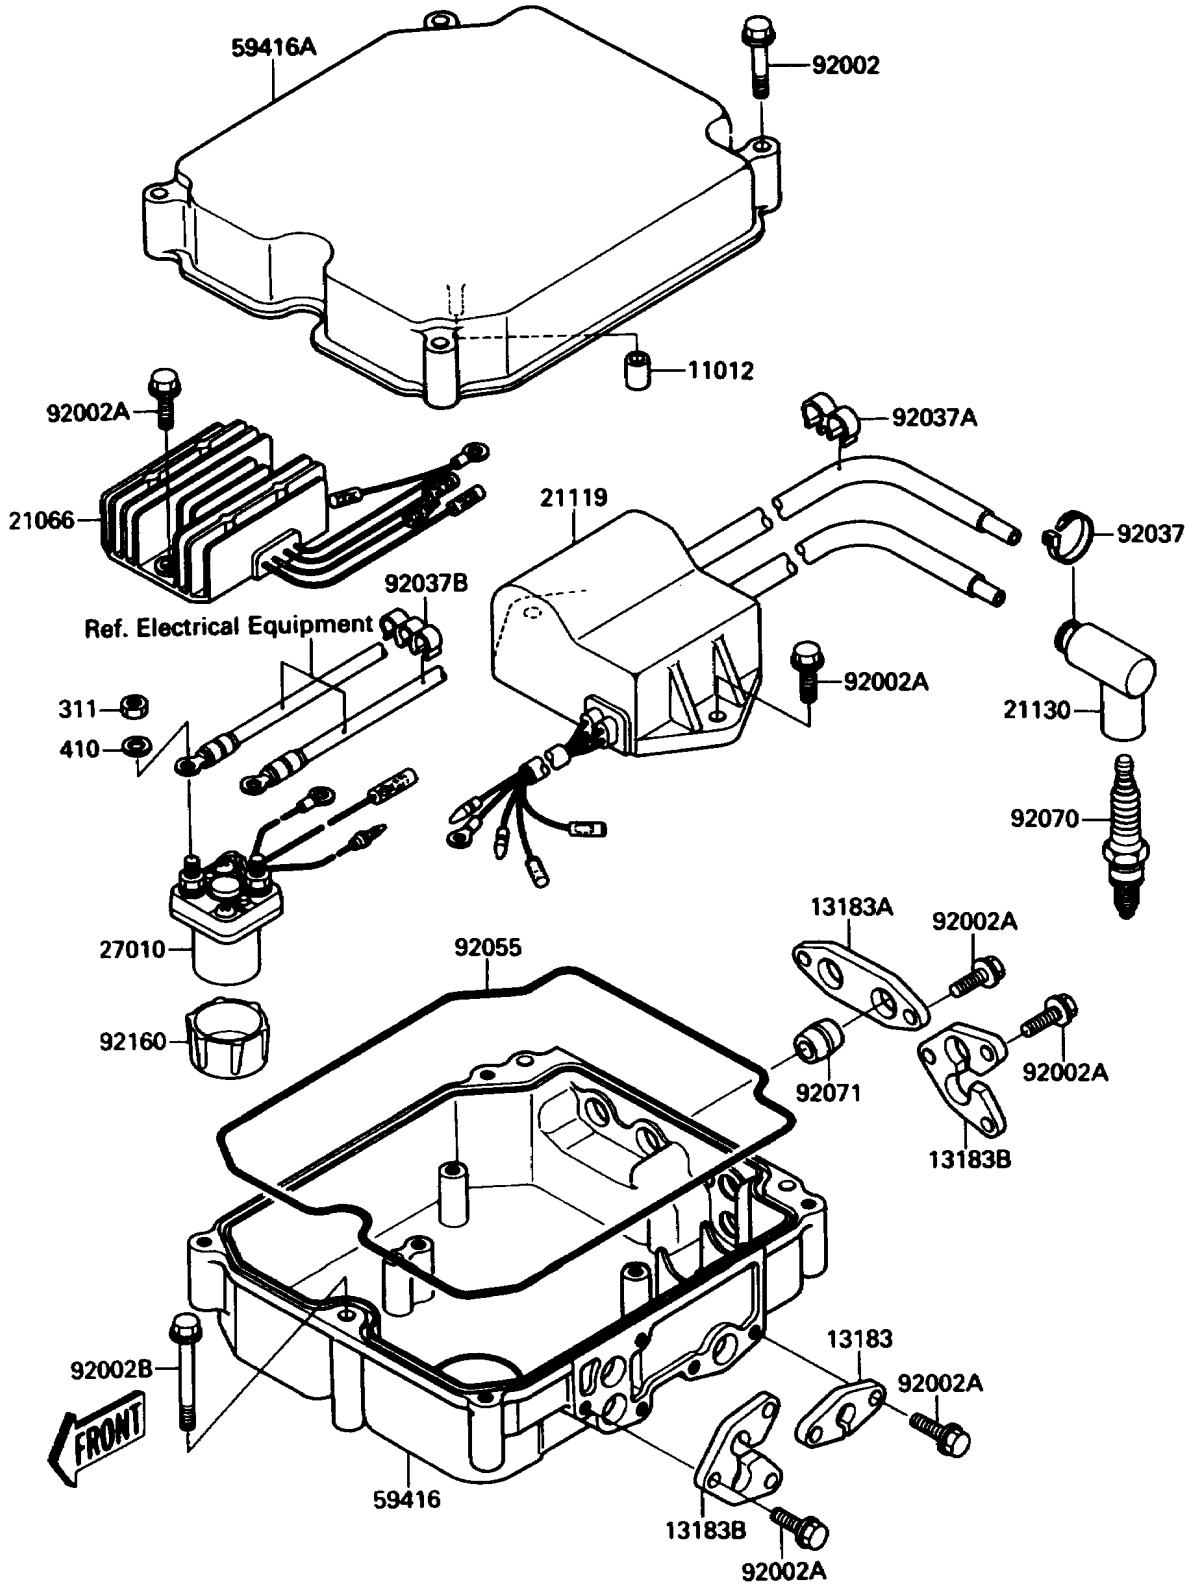

1990 Jet Mate

PARTS DIAGRAM

Ignition System

(E1830)

1990 Jet Mate

PARTS LIST

Ignition System

Kawasaki

Let the Good Times Roll®

ITEM NAME

PART NUMBER

QUANTITY
