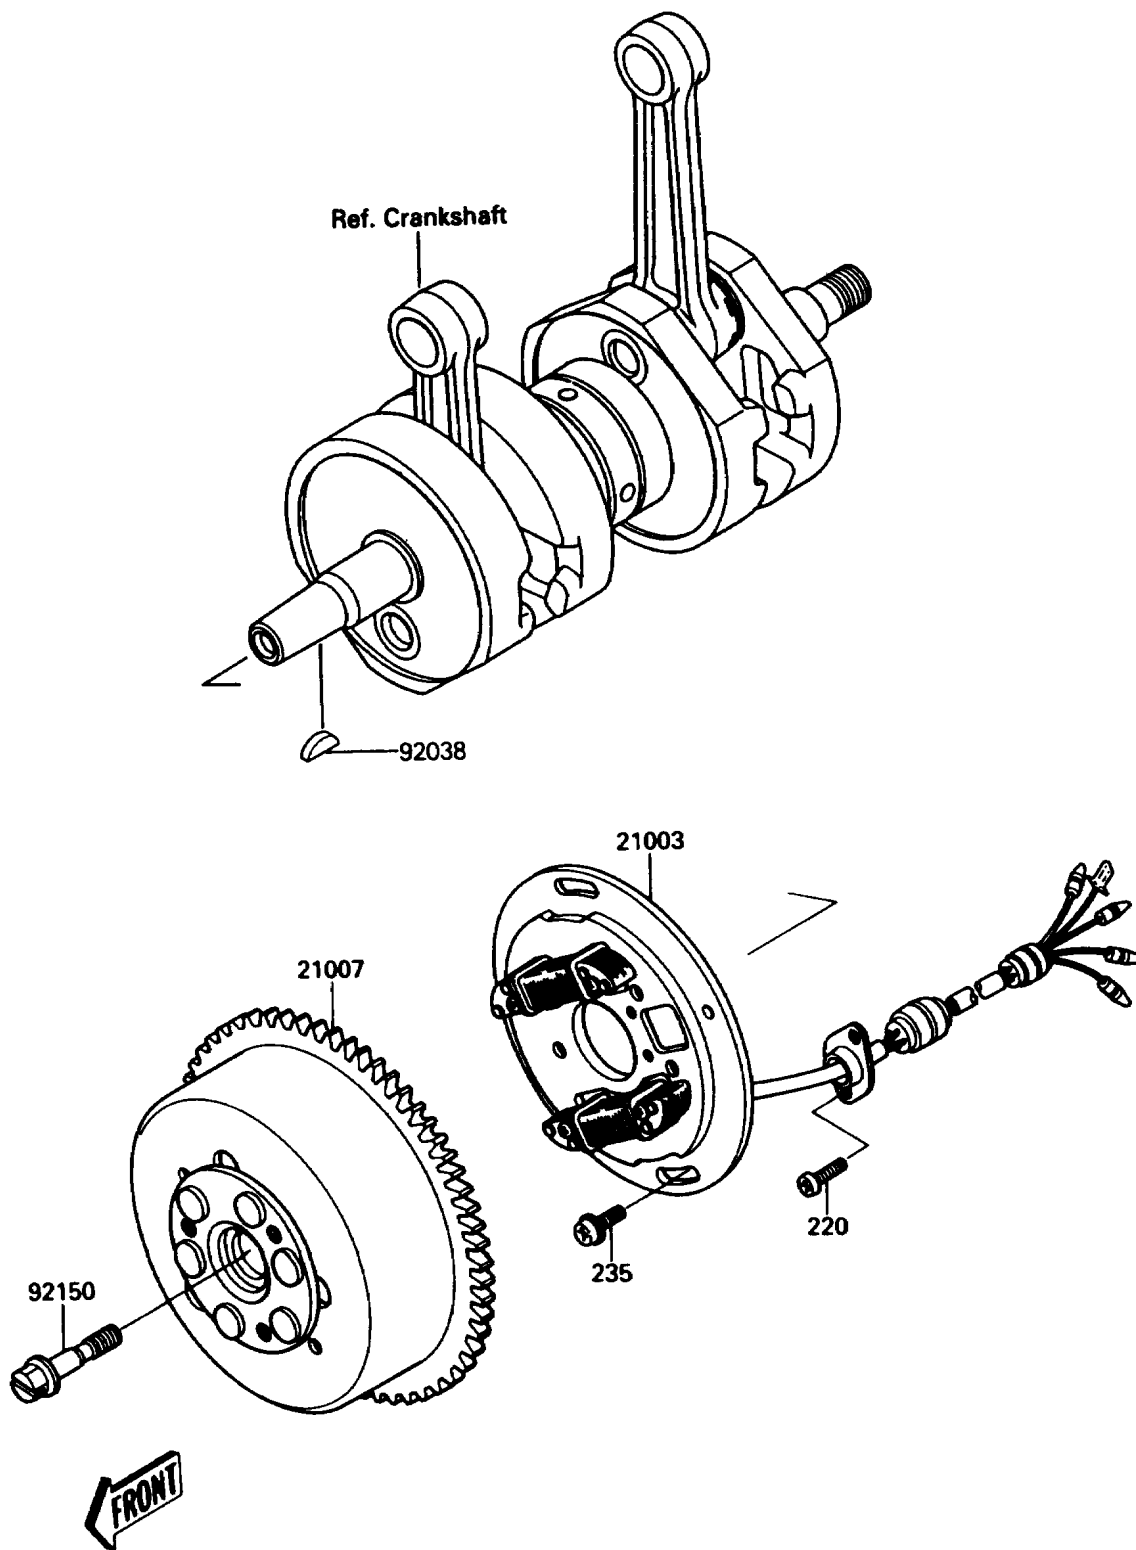

1990 Jet Mate

PARTS DIAGRAM

Generator

Kawasaki

Let the Good Times Roll®

(E1810)

1990 Jet Mate

PARTS LIST

Generator

ITEM NAME

PART NUMBER

QUANTITY
