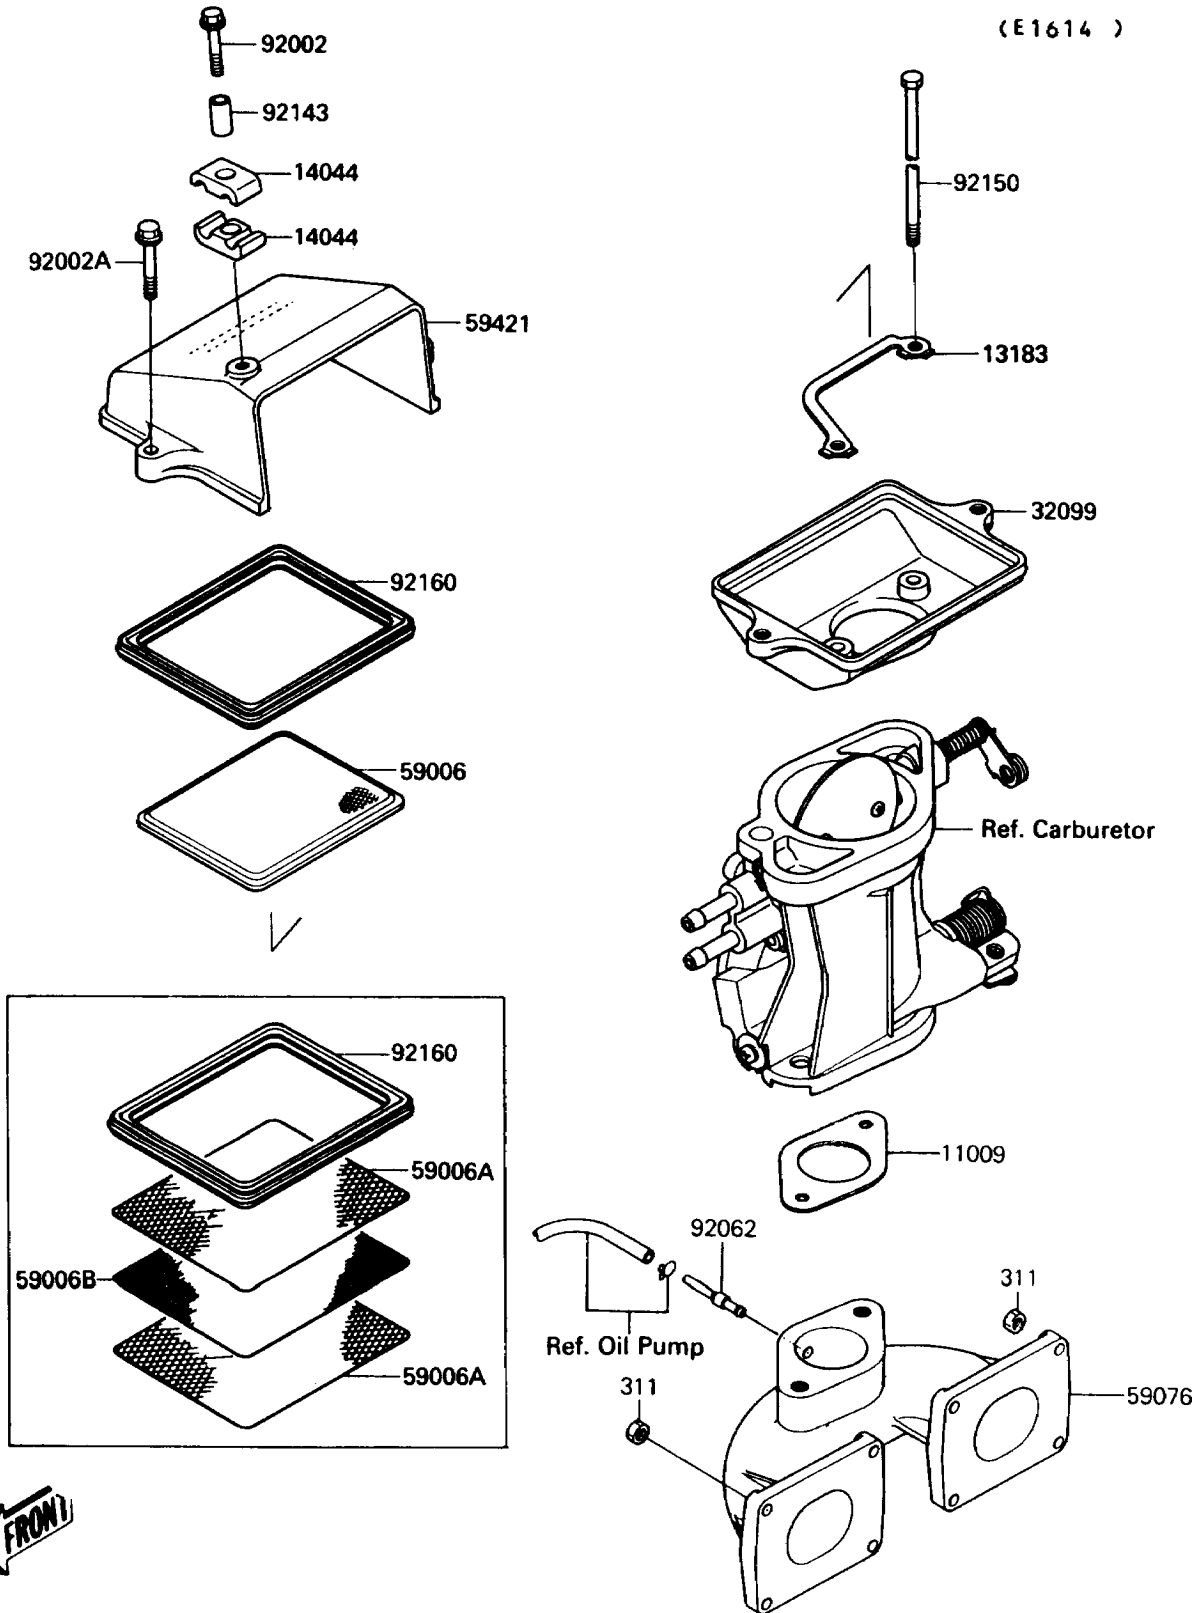

1990 Jet Mate

PARTS DIAGRAM

Flame Arrester

Kawasaki

Let the Good Times Roll®

1990 Jet Mate

PARTS LIST

Flame Arrester

Kawasaki

Let the Good Times Roll®

ITEM NAME

PART NUMBER

QUANTITY
