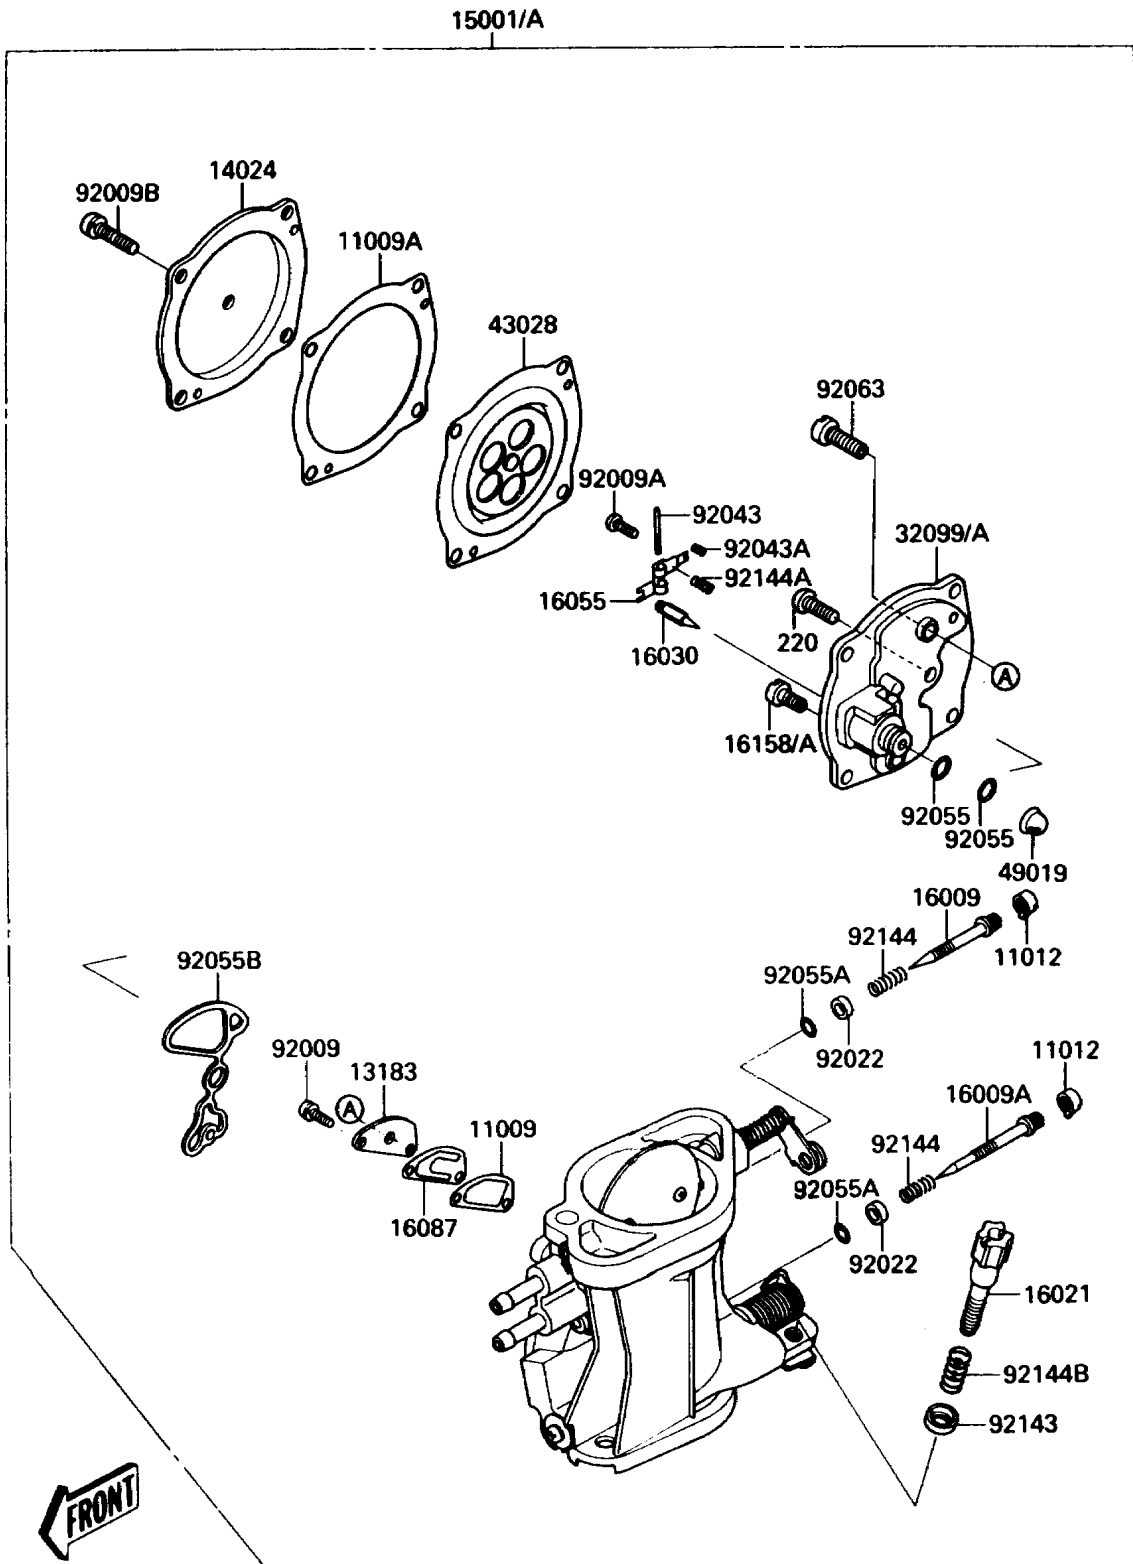

1989 Jet Mate

PARTS DIAGRAM

Carburetor

Kawasaki

Let the Good Times Roll®

(E1611)

1989 Jet Mate

PARTS LIST

Carburetor

Kawasaki

Let the Good Times Roll®

ITEM NAME

PART NUMBER

QUANTITY
