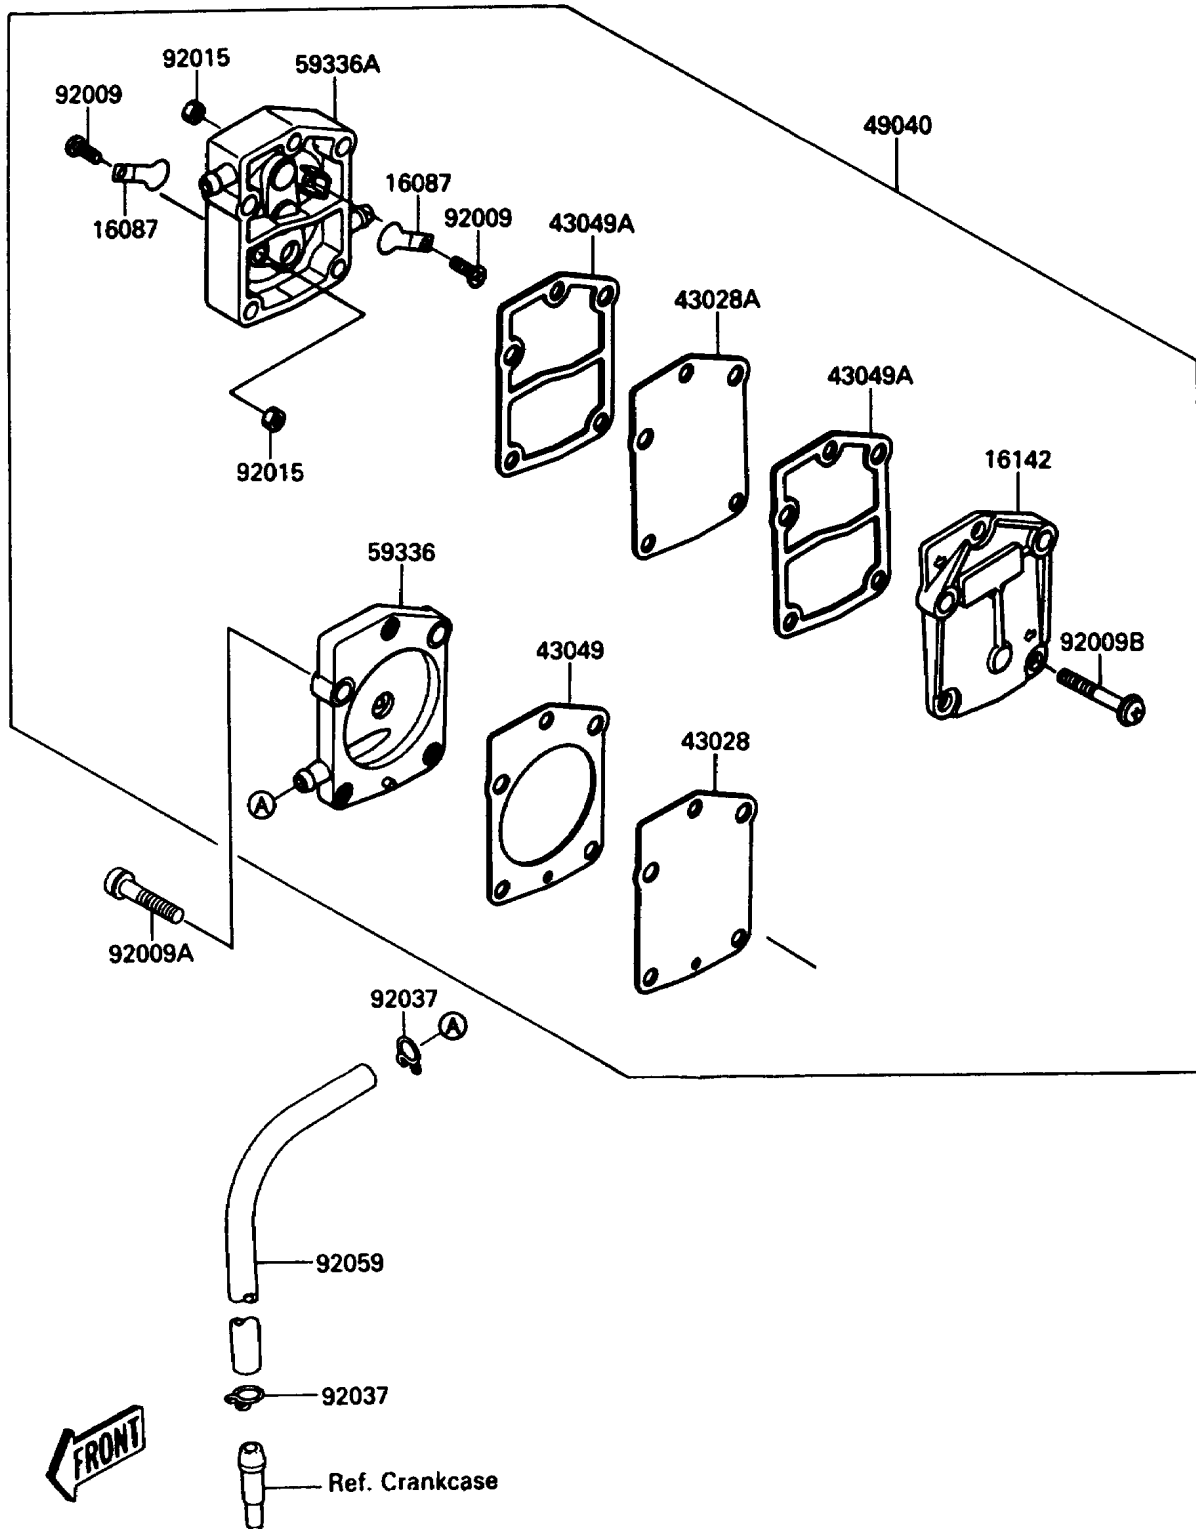

1990 Jet Mate

PARTS DIAGRAM

Fuel Pump

(E1520)

1990 Jet Mate

PARTS LIST

Fuel Pump

ITEM NAME

PART NUMBER

QUANTITY
