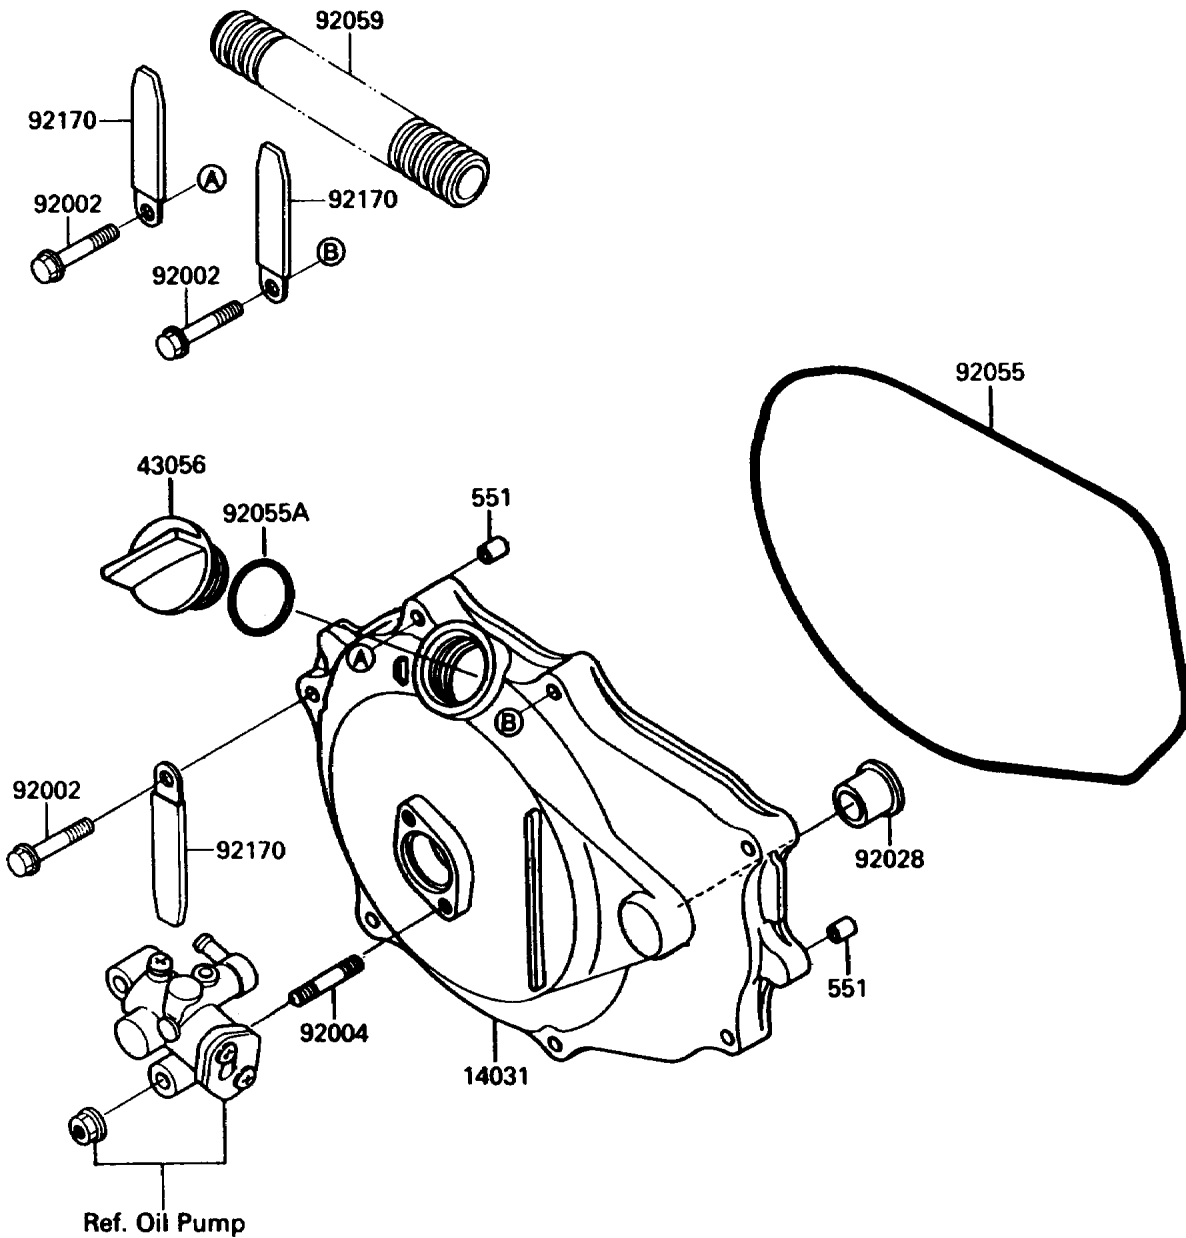

1990 Jet Mate

PARTS DIAGRAM

Engine Cover(s)

(E1431)

1990 Jet Mate

PARTS LIST

Engine Cover(s)

Kawasaki

Let the Good Times Roll®

ITEM NAME

PART NUMBER

QUANTITY
