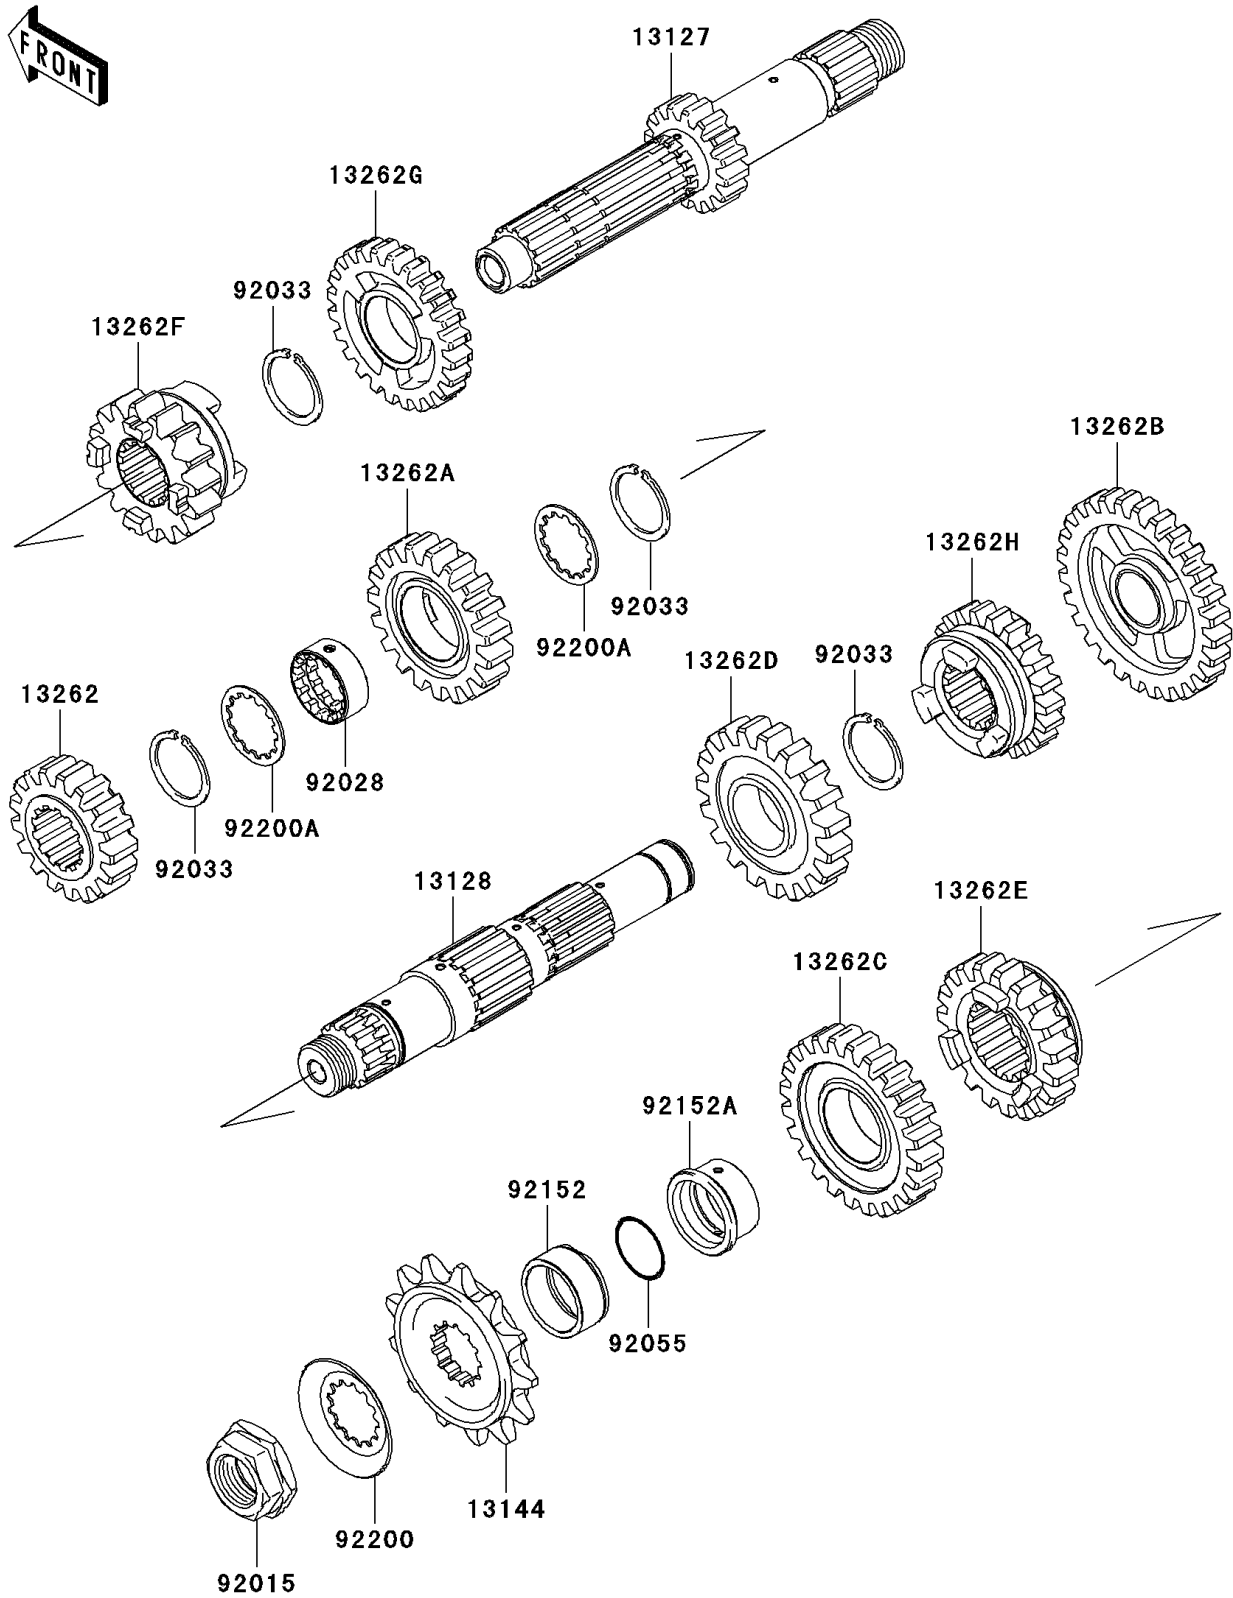

2008 KLX[®] 450R

PARTS DIAGRAM

Transmission

E1361

2008 KLX[®] 450R

PARTS LIST

Transmission

Kawasaki

Let the Good Times Roll[®]

ITEM NAME

PART NUMBER

QUANTITY
