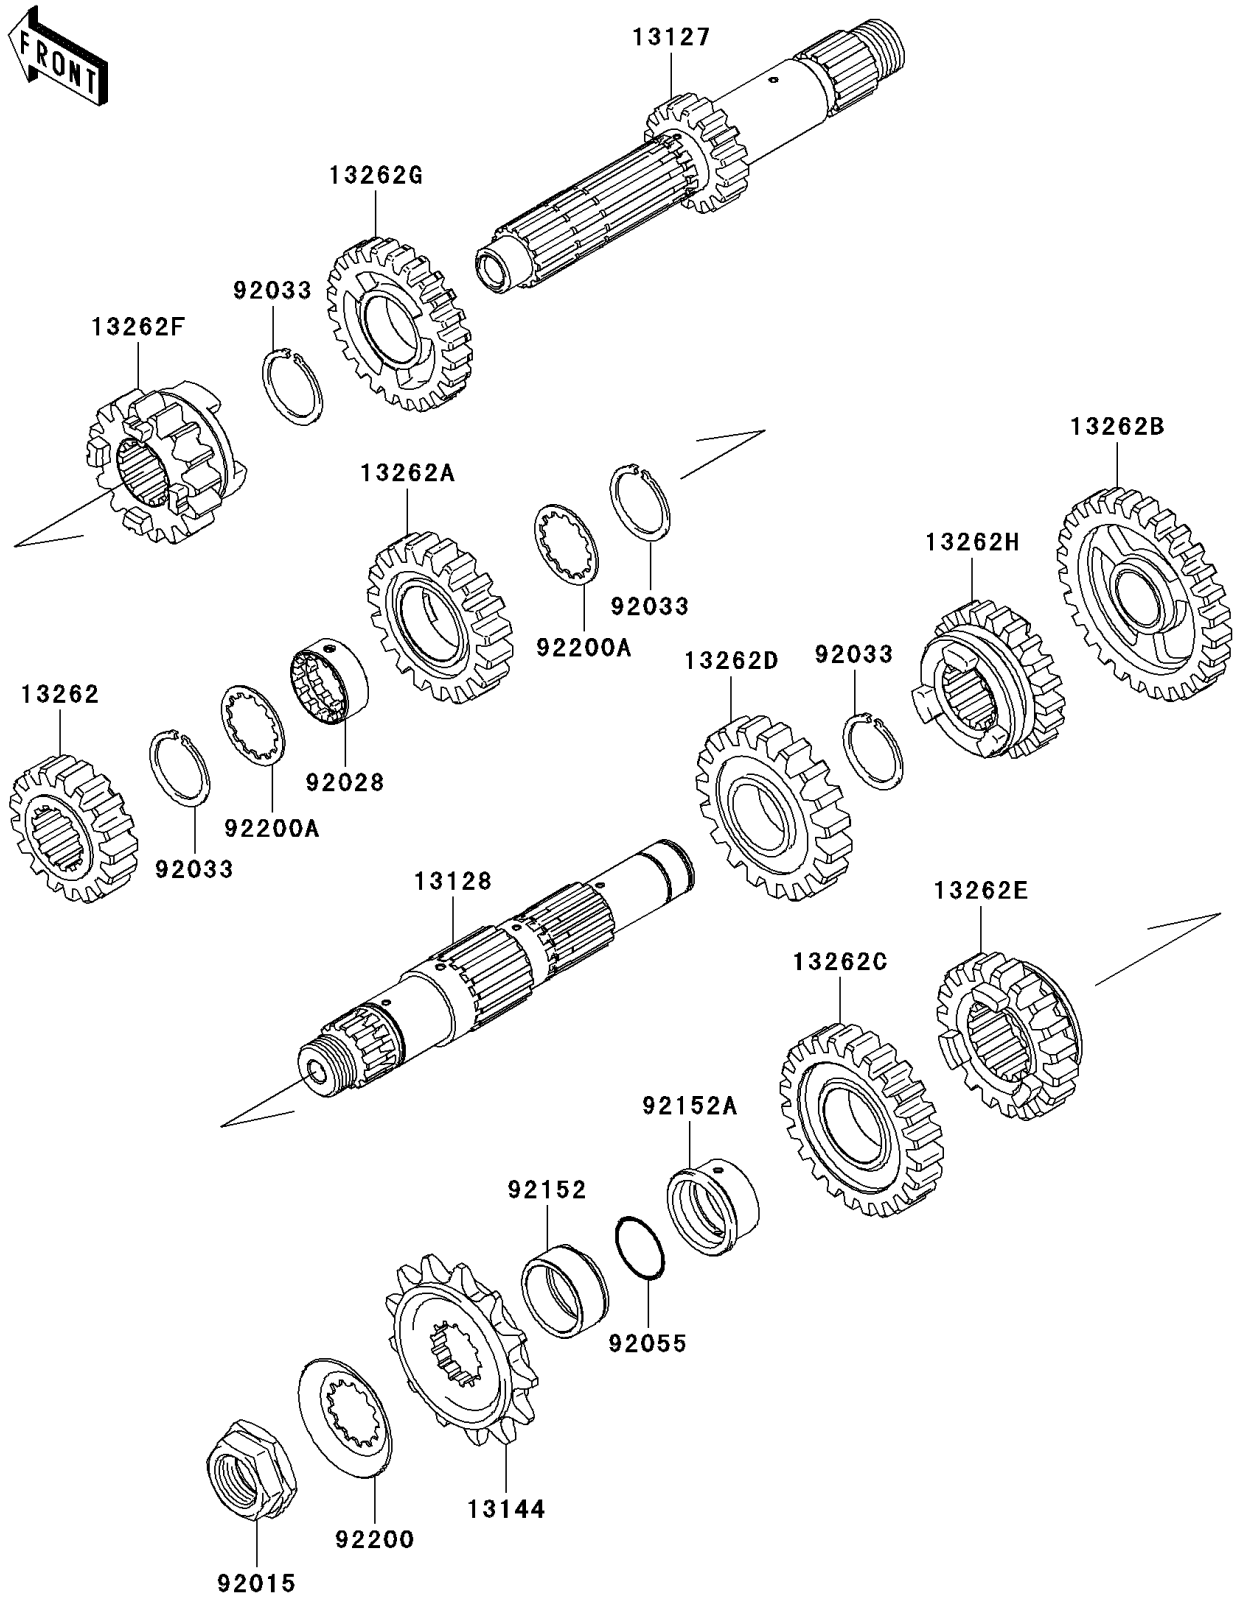

2009 KLX® 450R

PARTS DIAGRAM

Transmission

E1361