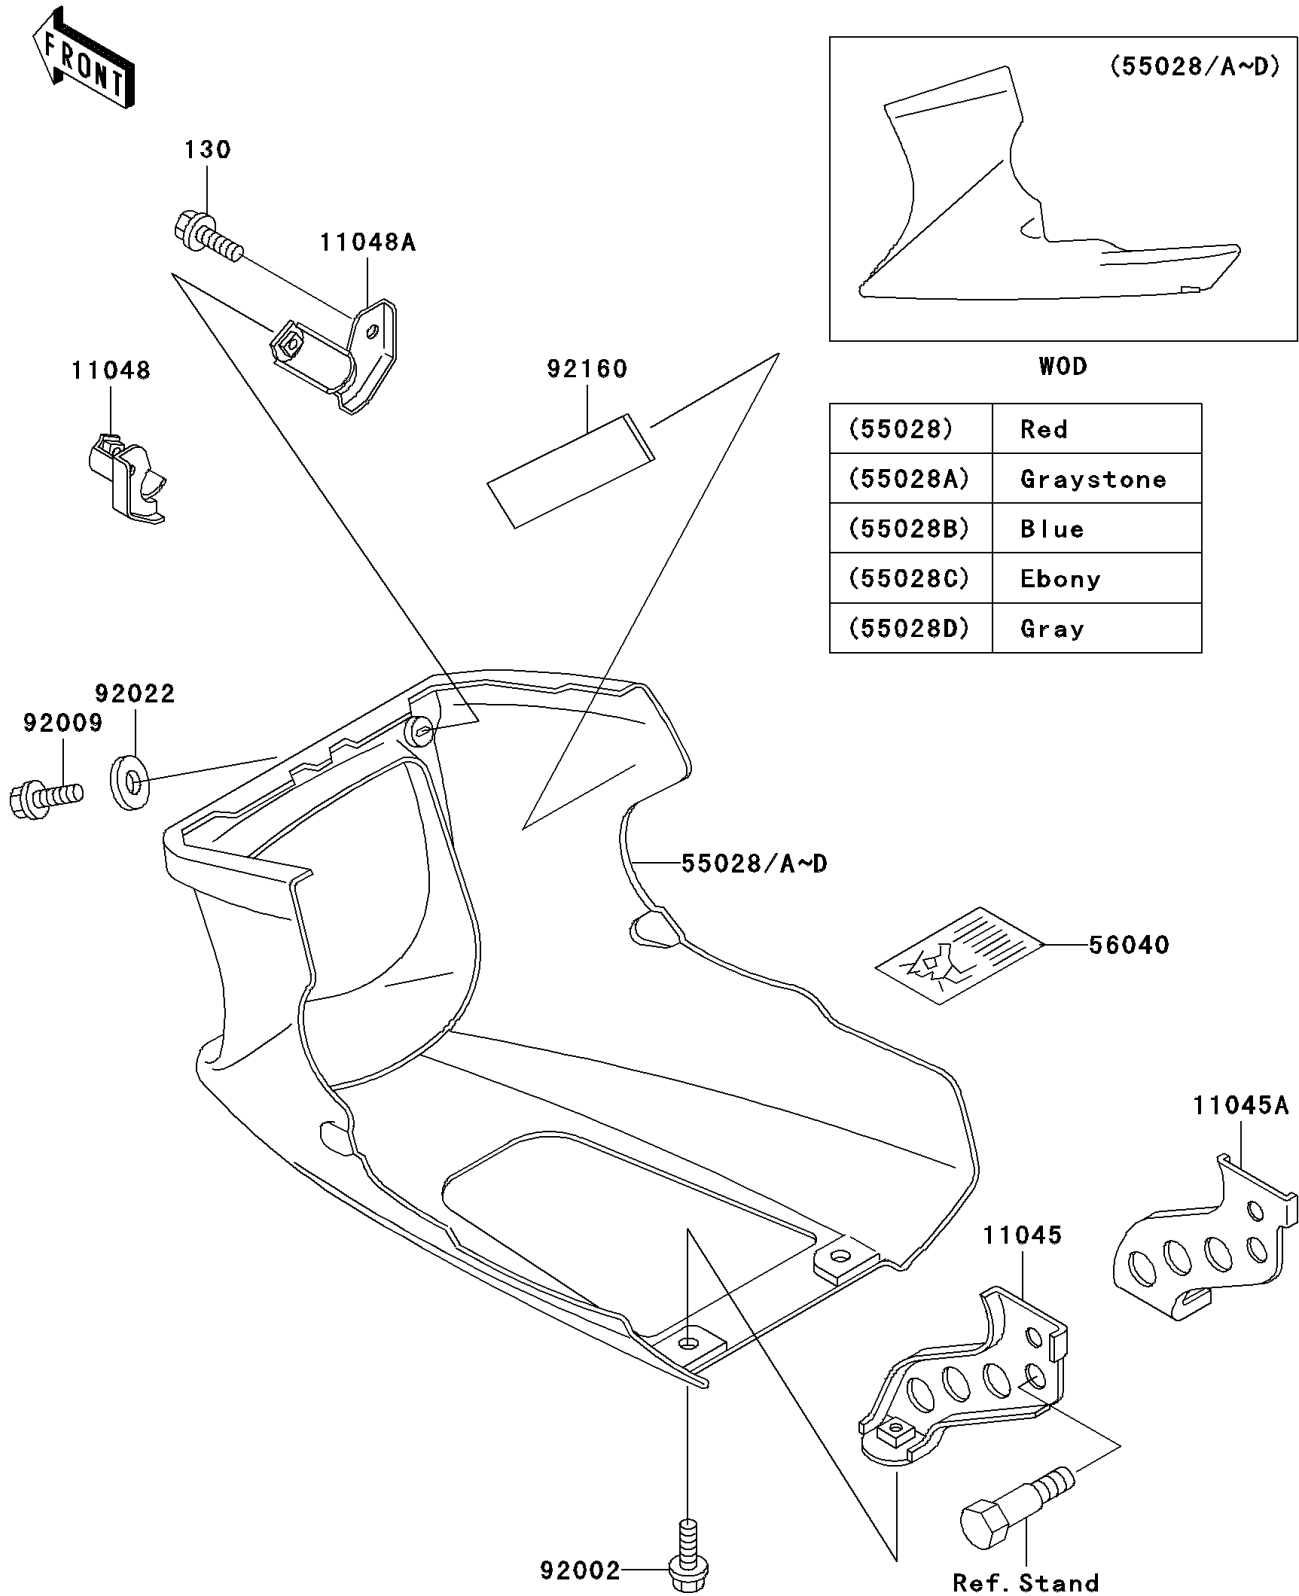

2001 Ninja[®] 500R

PARTS DIAGRAM

Cowling Lower

F2872

2001 Ninja[®] 500R

PARTS LIST

Cowling Lowers

ITEM NAME

PART NUMBER

QUANTITY
