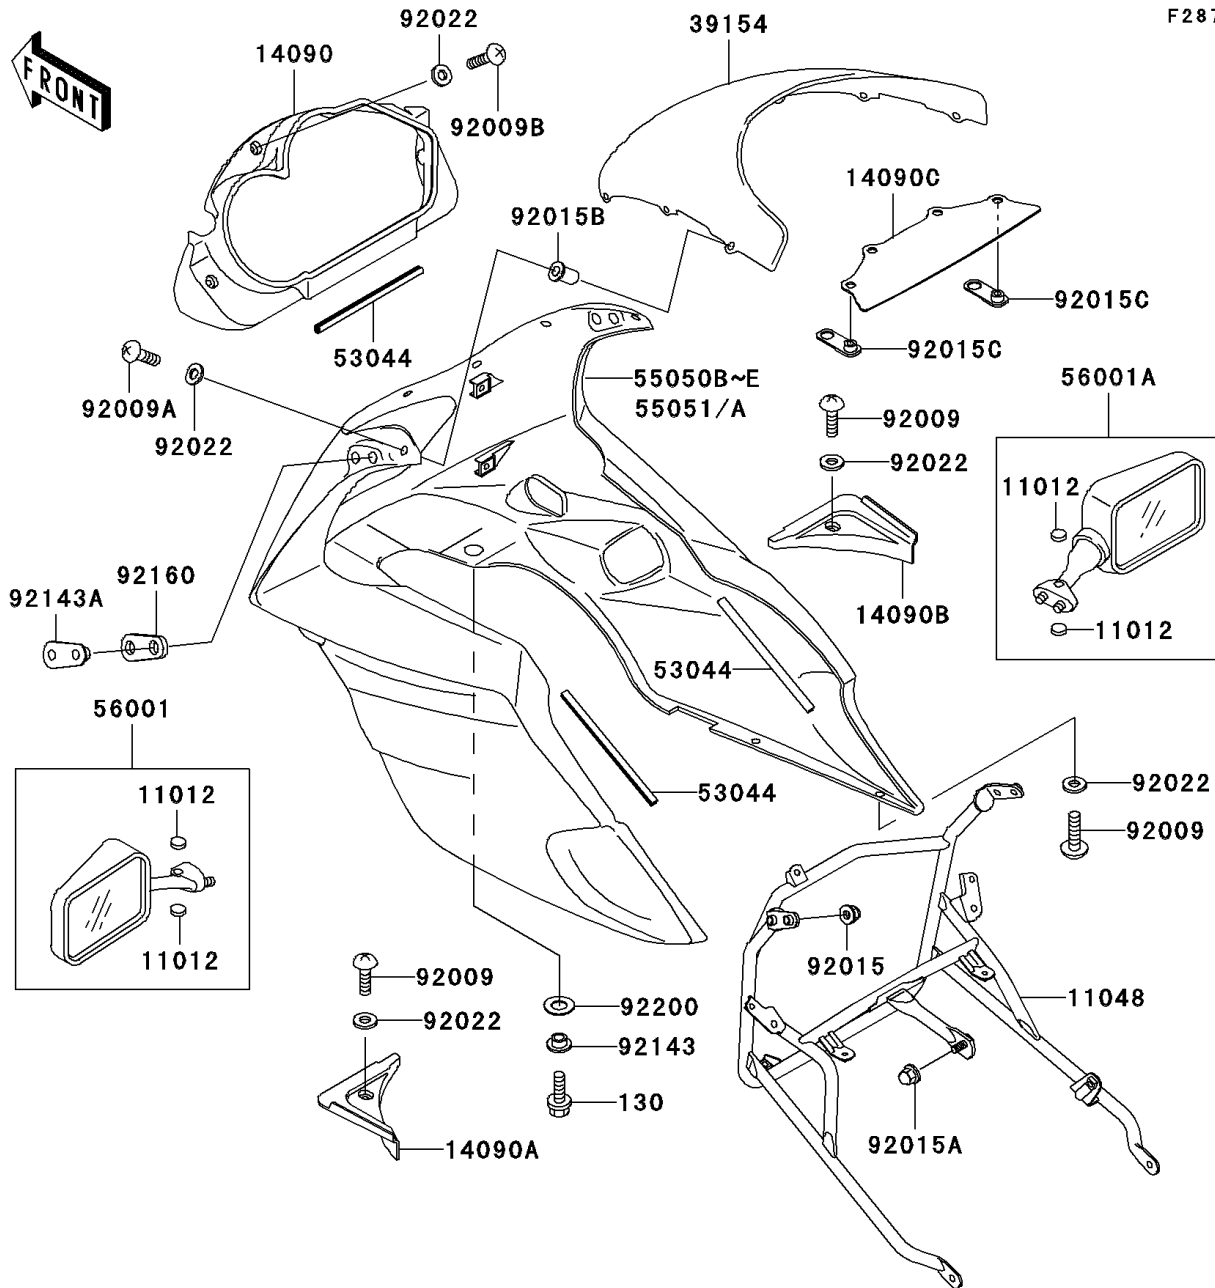

2001 Ninja® 500R

PARTS DIAGRAM

Cowling

F2871

(55050B~D)

WD

(55050E)
(55051/A)

WD

(55050B)	Red
(55050C)	Blue
(55050D)	Ebony
(55050E)	Violet
(55051)	Red
(55051A)	Silver

2001 Ninja[®] 500R

PARTS LIST

Cowling

ITEM NAME

PART NUMBER

QUANTITY
