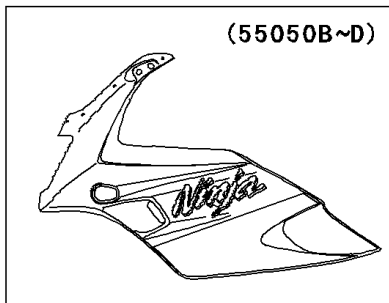

2001 Ninja® 500R

PARTS DIAGRAM

Cowling

F2871

(55050B~D)

WD

(55050E)
(55051/A)

WD