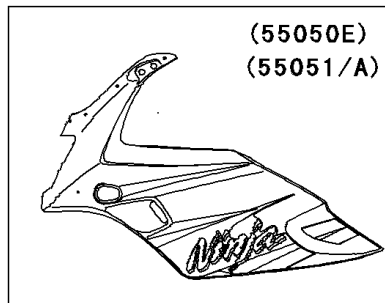

2001 Ninja® 500R

PARTS DIAGRAM

Cowling

F2871

(55050B~D)

WD

(55050E)
(55051/A)

WD