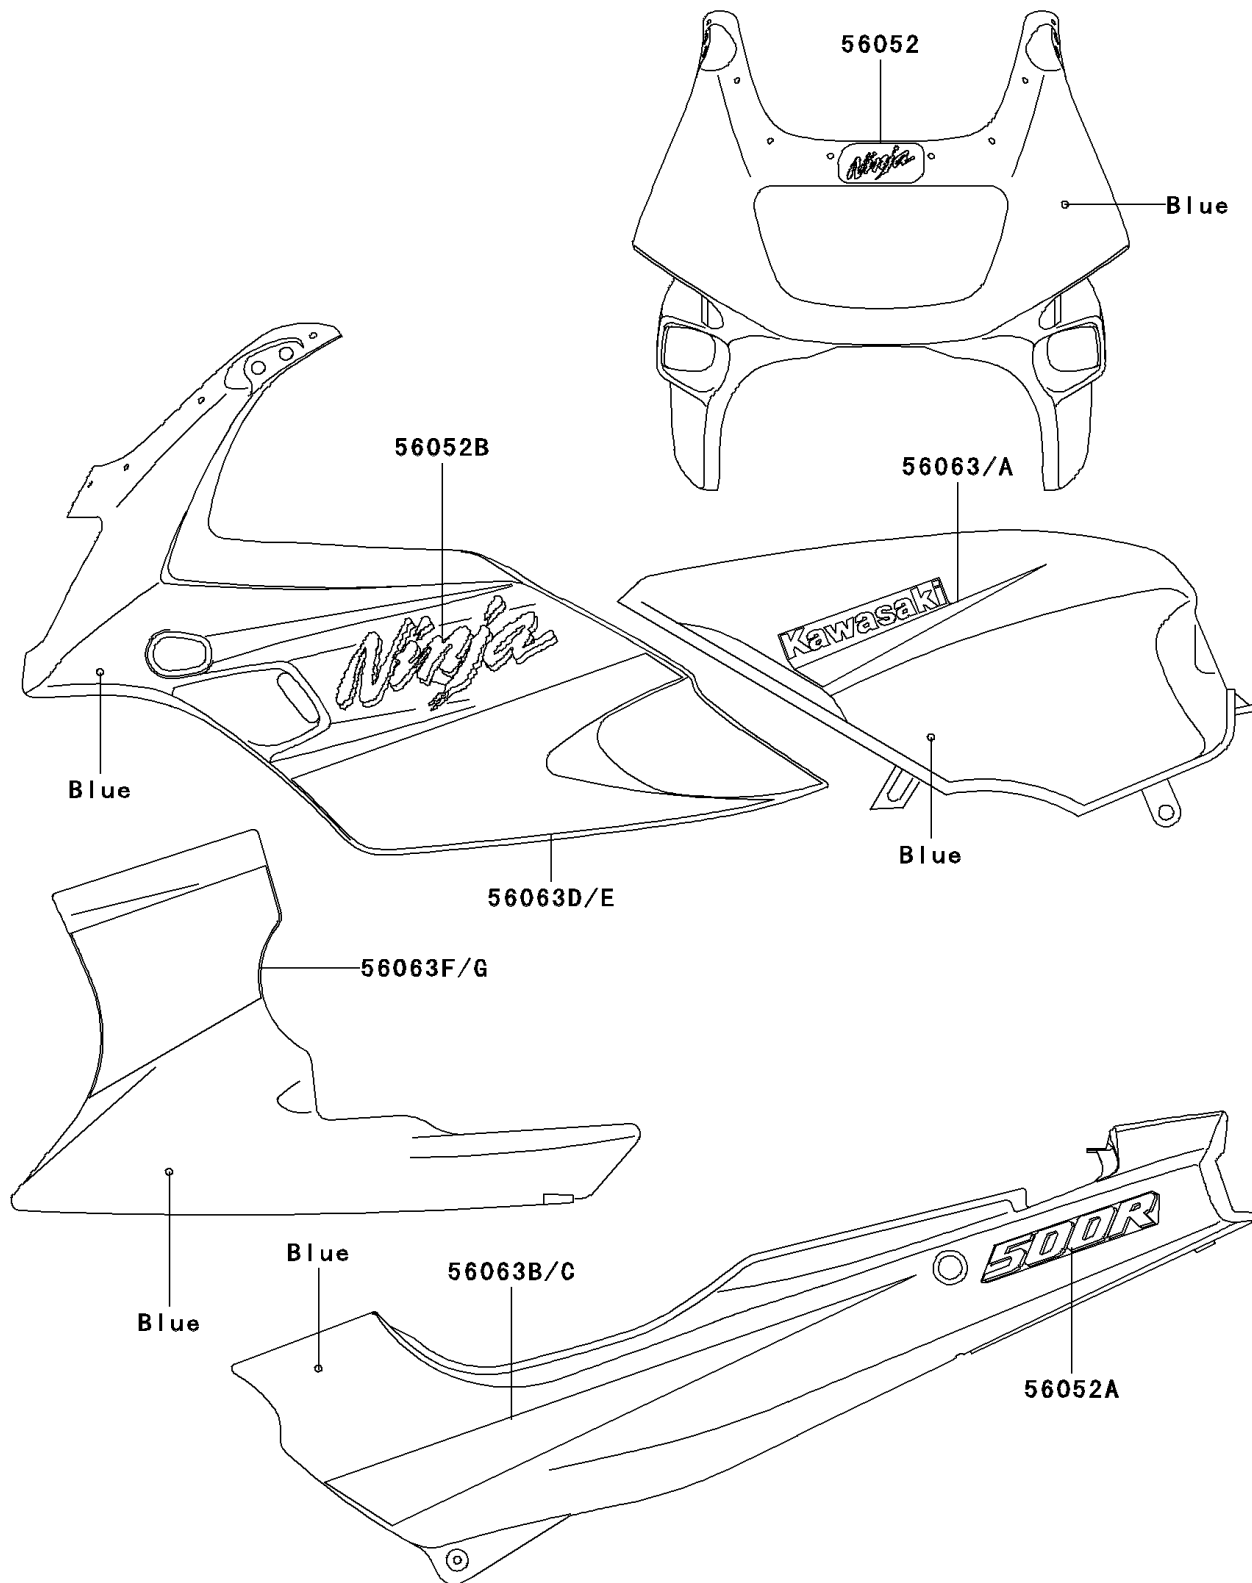

# 2001 Ninja® 500R

## PARTS DIAGRAM

Decals(Blue)(EX500-D8)(CN)

**Kawasaki**

Let the Good Times Roll®

F2861C

# 2001 Ninja<sup>®</sup> 500R

## PARTS LIST

Decals(Blue)(EX500-D8)(CN)

**ITEM NAME**

**PART NUMBER**

**QUANTITY**

---