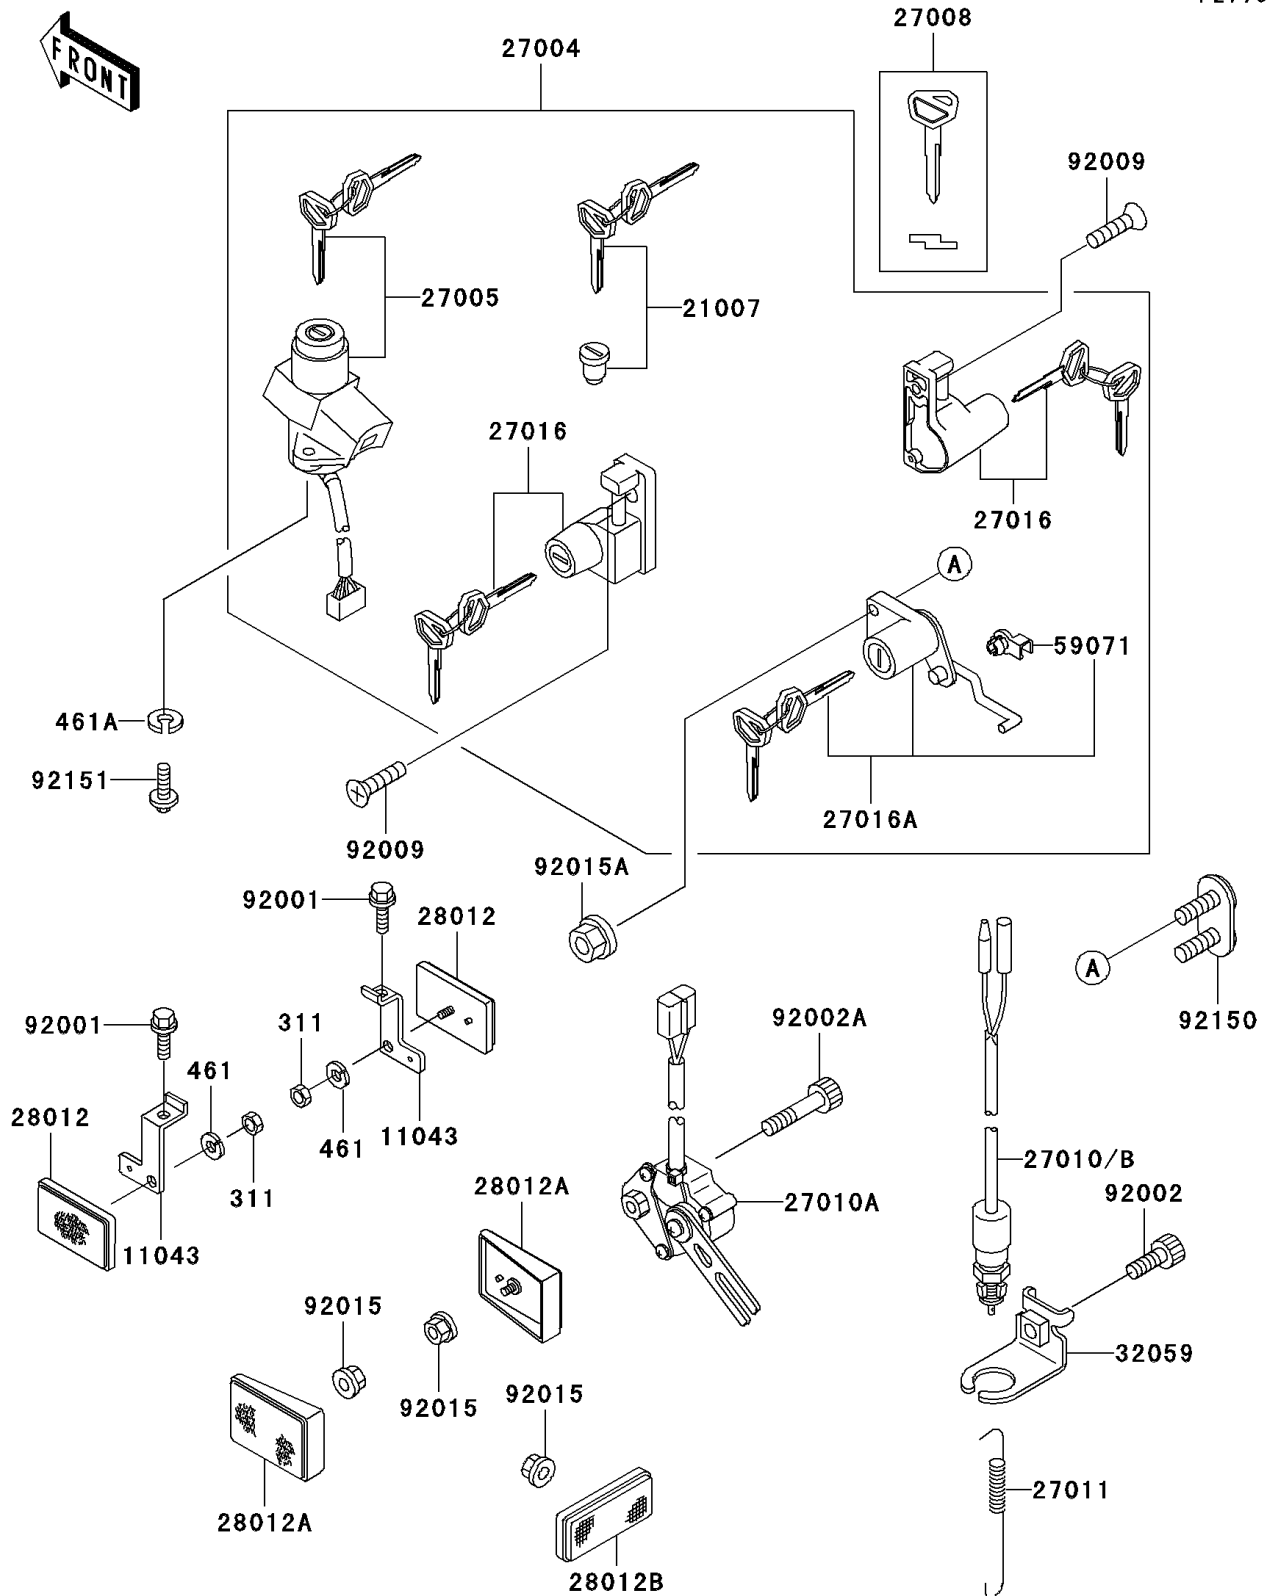

2001 Ninja[®] 500R

PARTS DIAGRAM

Ignition Switch/Locks/Reflectors

F2770

2001 Ninja[®] 500R

PARTS LIST

Ignition Switch/Locks/Reflectors

ITEM NAME

PART NUMBER

QUANTITY
