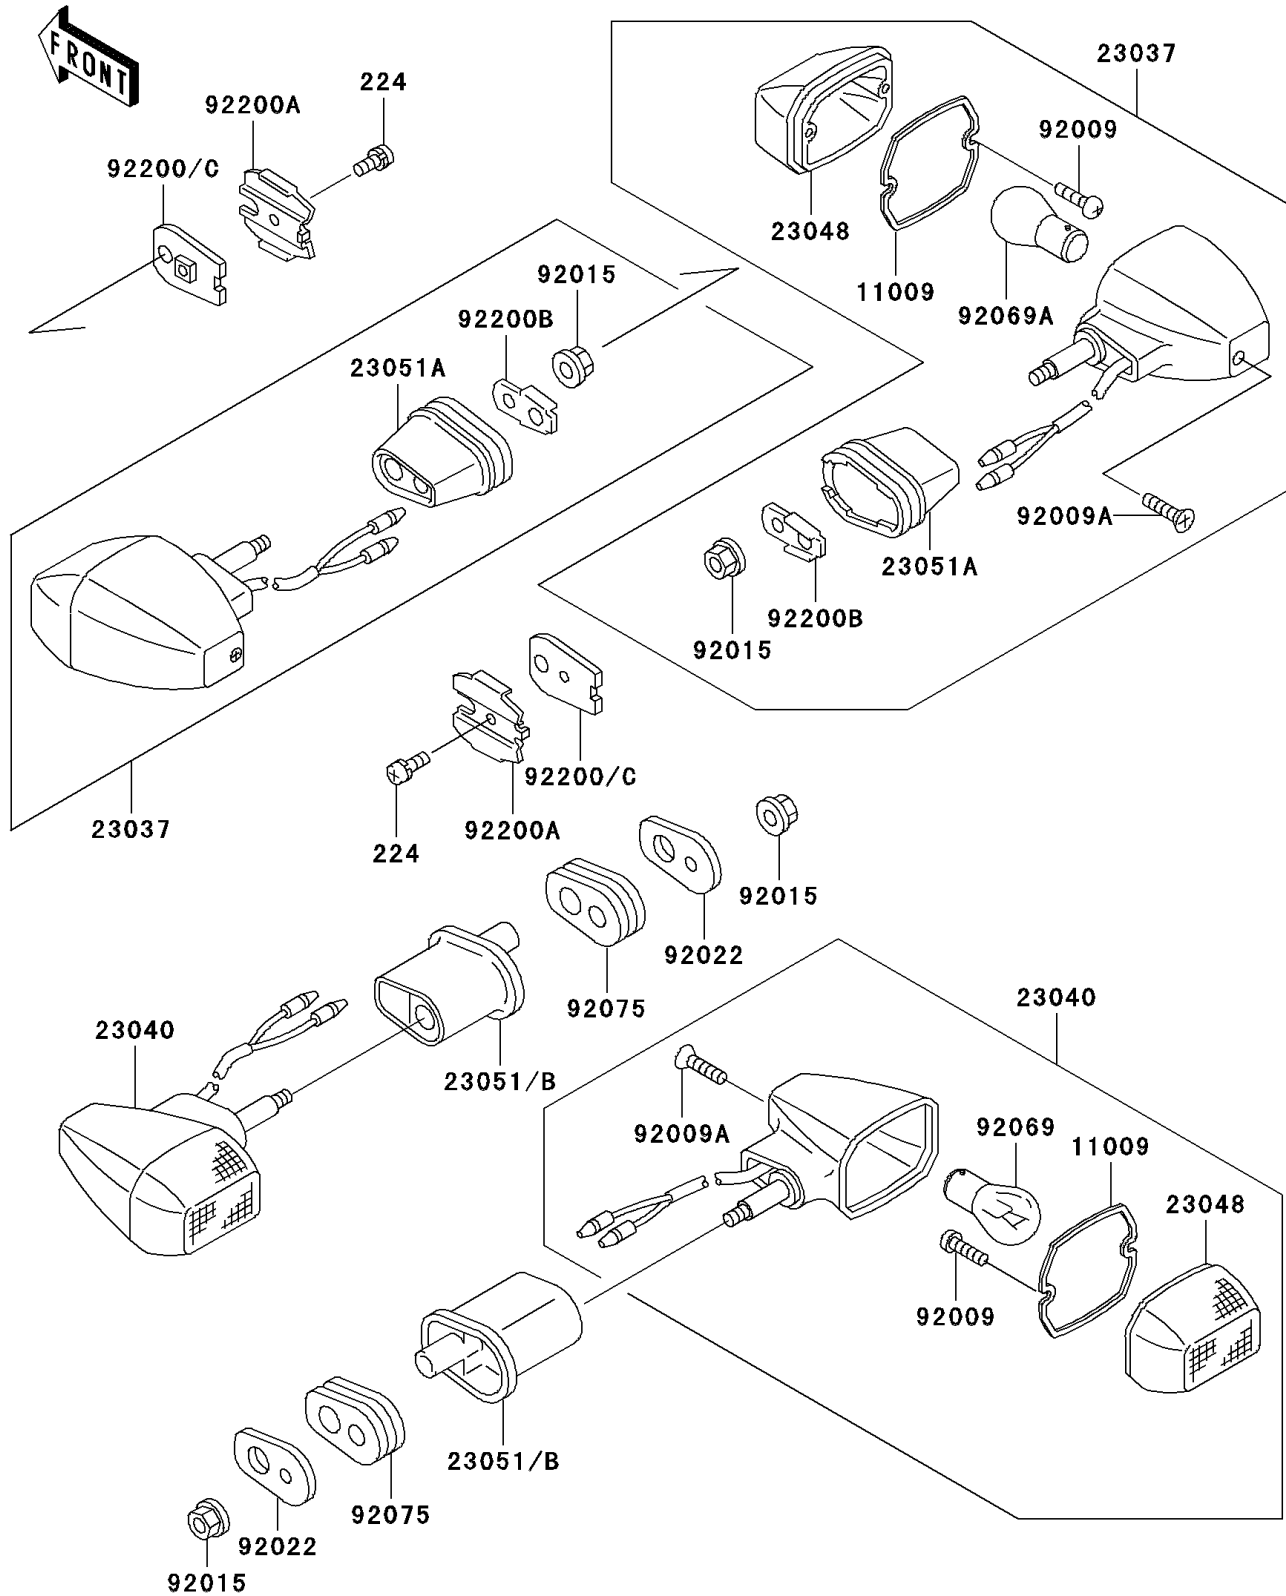

1999 Ninja® 500R

PARTS DIAGRAM

Turn Signals

F2730

1999 Ninja[®] 500R

PARTS LIST

Turn Signals

ITEM NAME

PART NUMBER

QUANTITY
