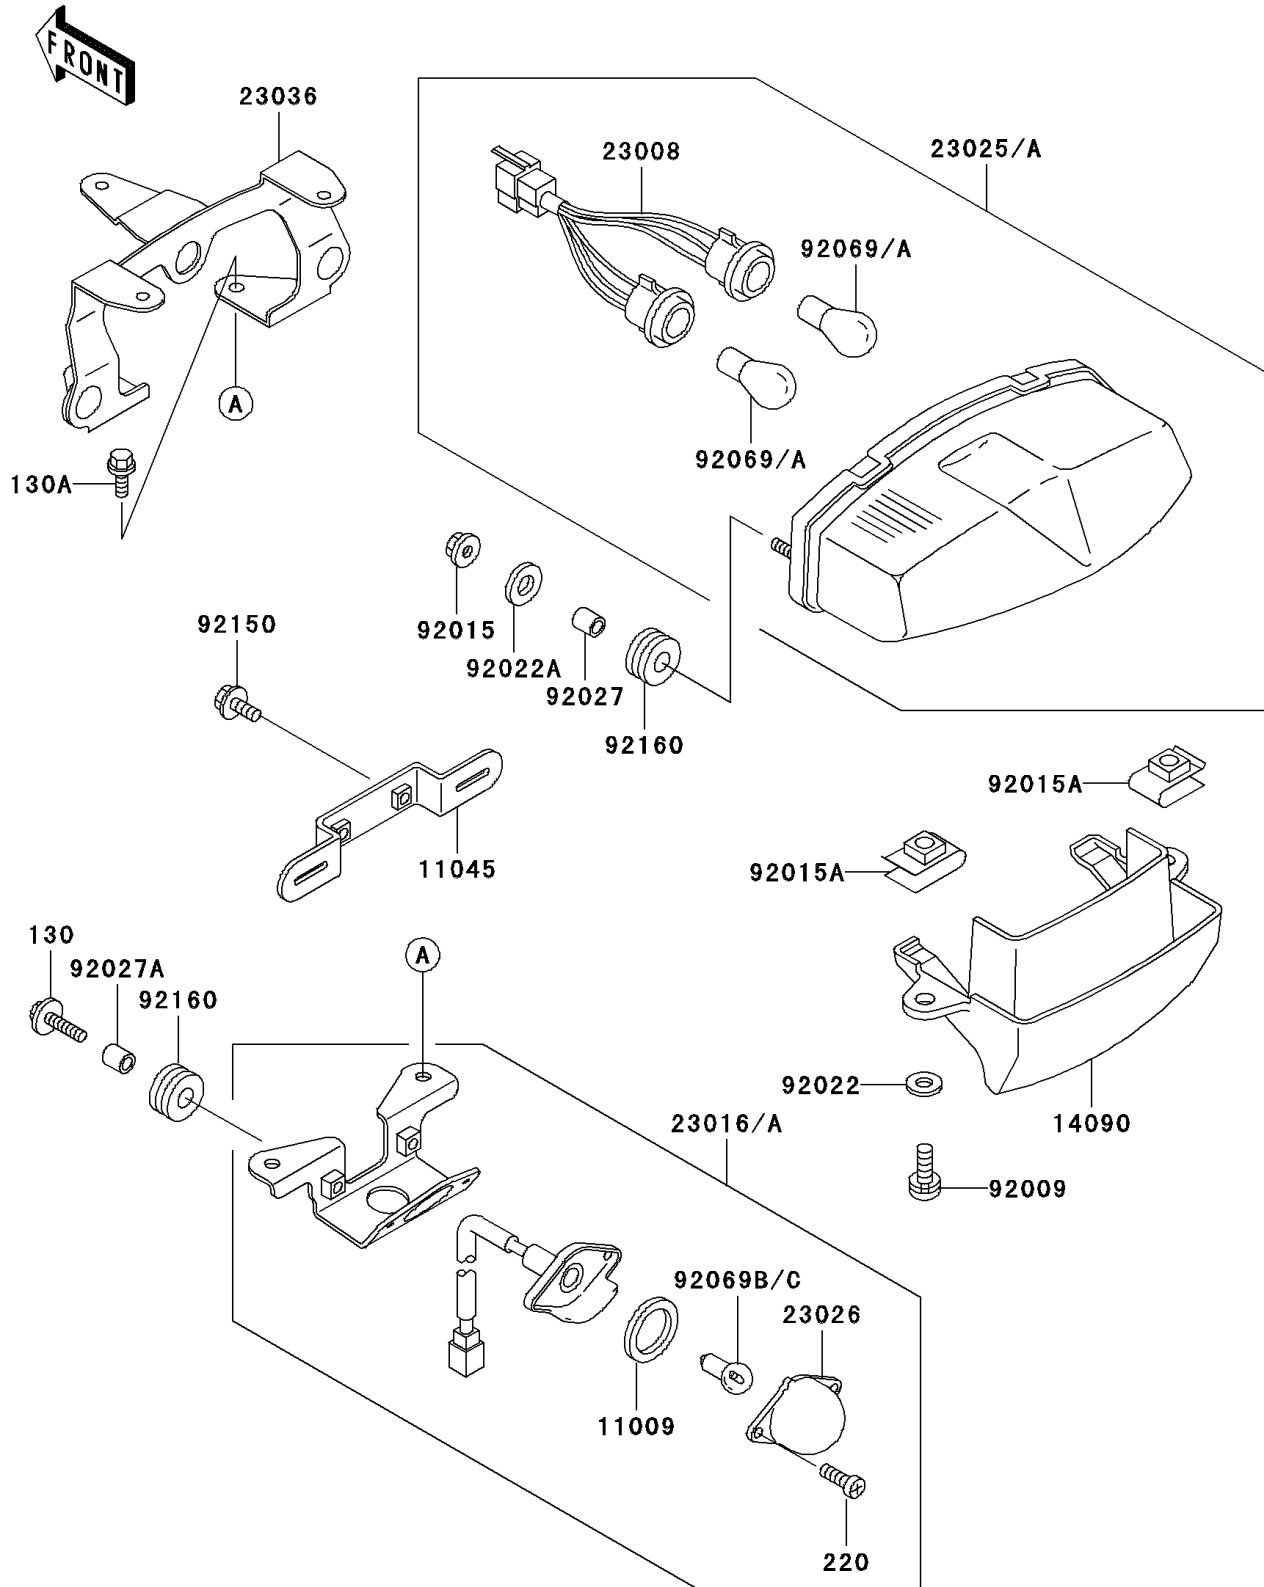

2001 Ninja[®] 500R

PARTS DIAGRAM

Taillight(s)

F2720

2001 Ninja[®] 500R

PARTS LIST

Taillight(s)

ITEM NAME

PART NUMBER

QUANTITY
