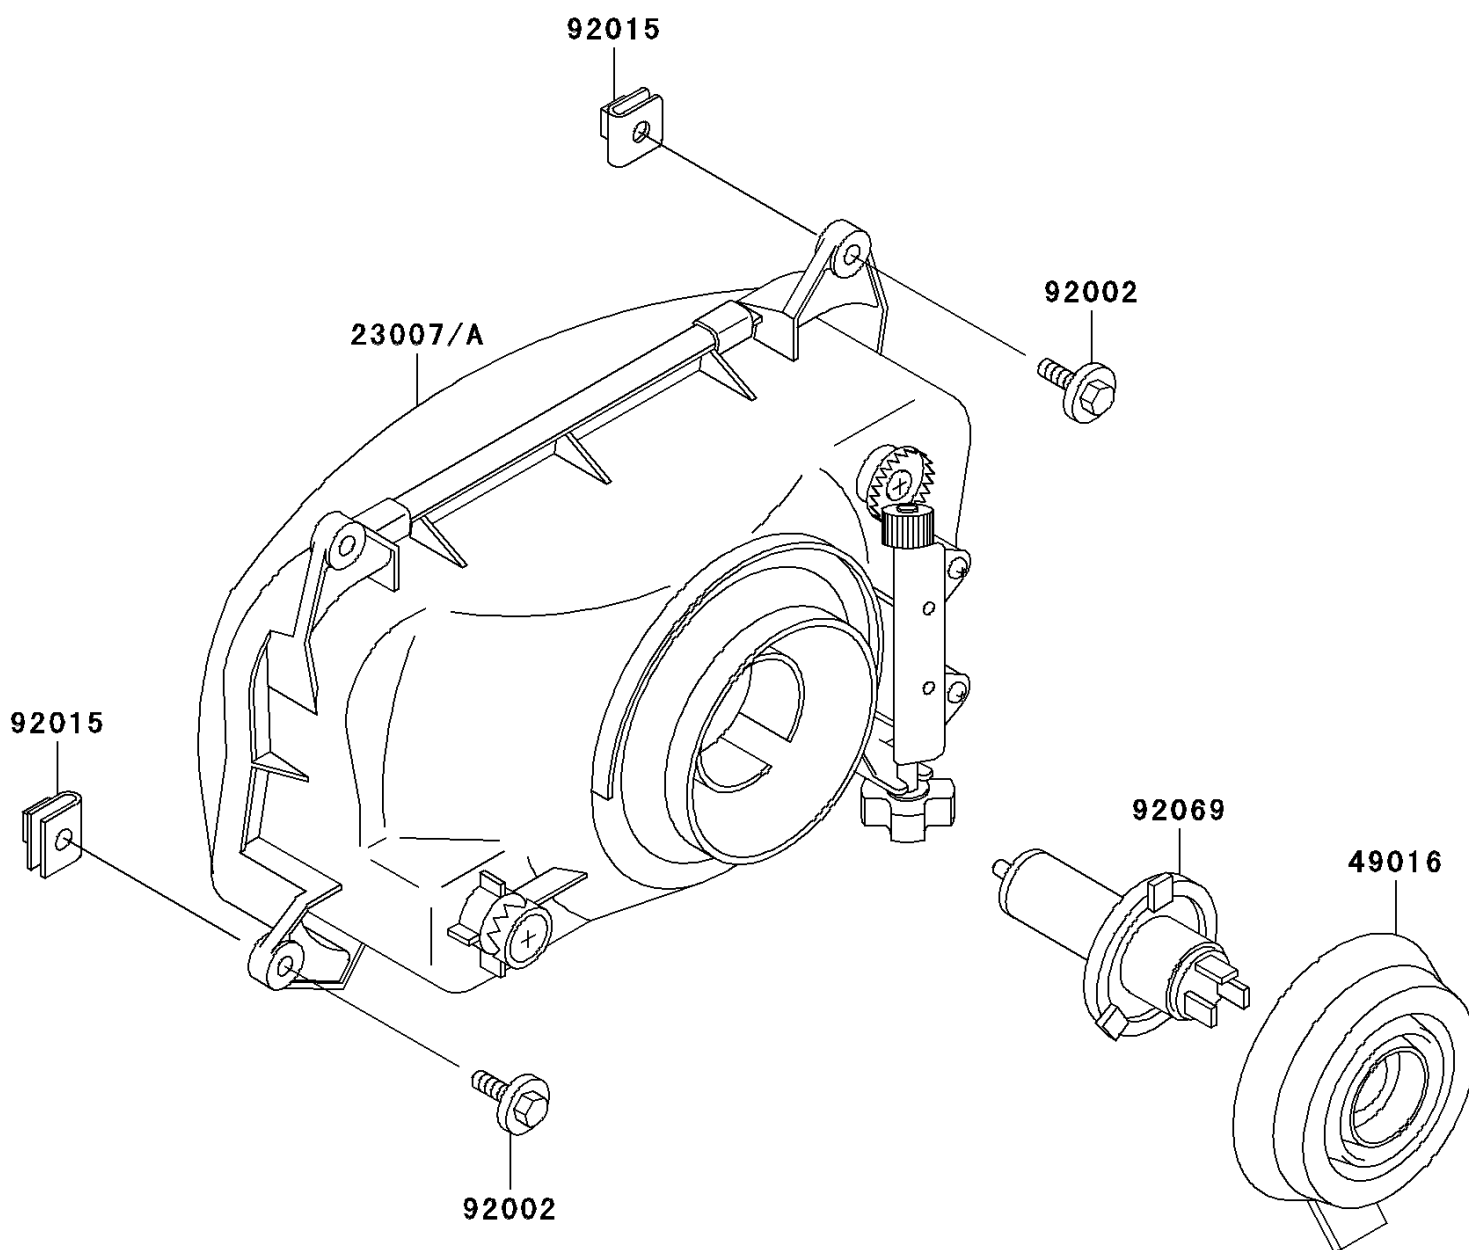

1999 Ninja[®] 500R

PARTS DIAGRAM

Headlight(s)

Kawasaki

Let the Good Times Roll[®]

F2710

1999 Ninja[®] 500R

PARTS LIST

Headlight(s)

ITEM NAME

PART NUMBER

QUANTITY
