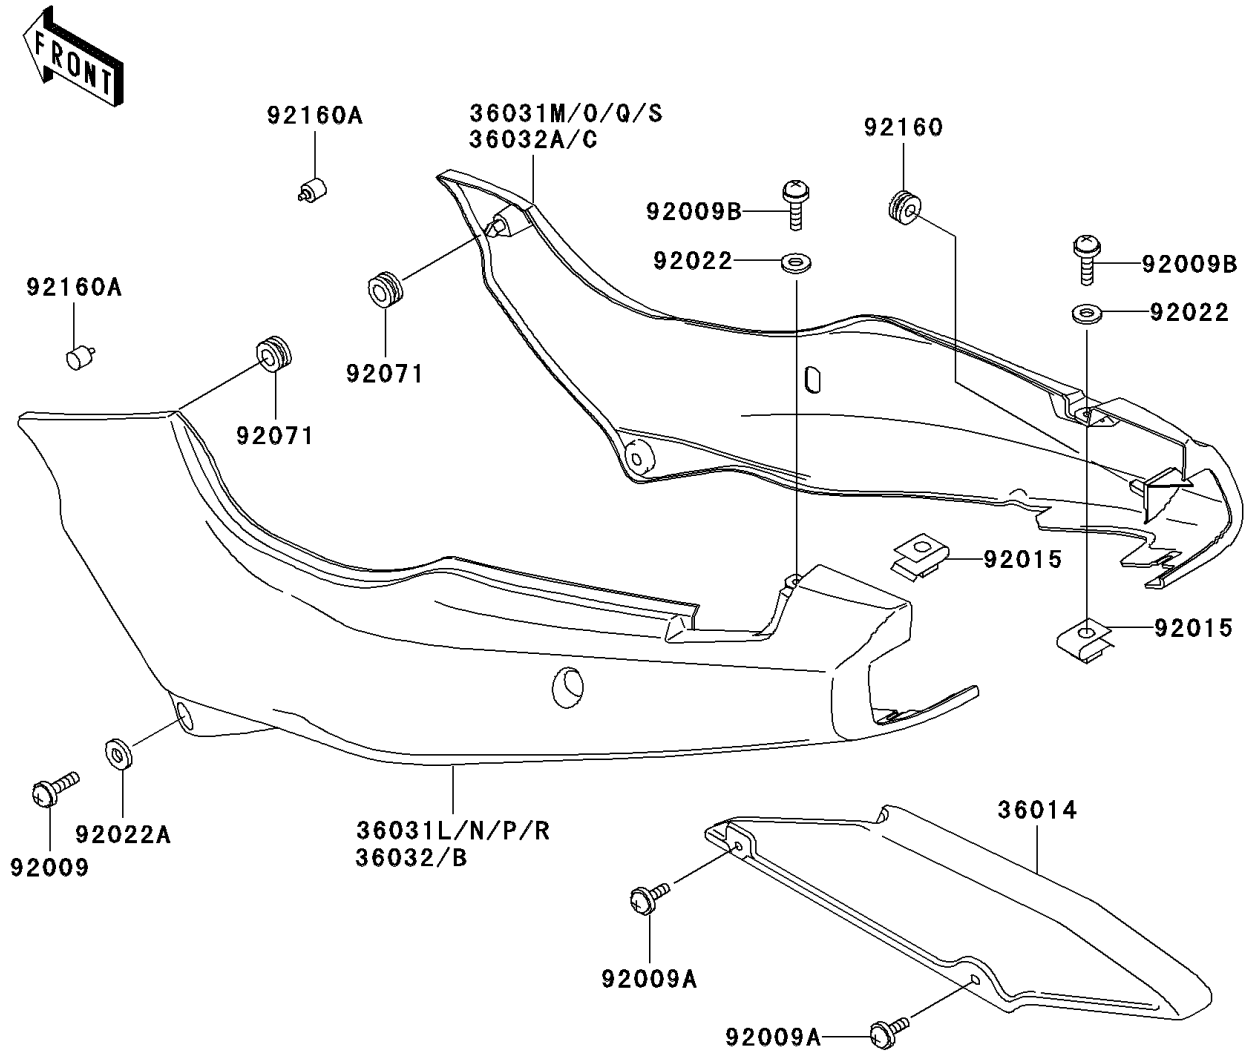

1999 Ninja® 500R

PARTS DIAGRAM

Side Covers/Chain Cover

F2610

WD

WD

(36031L/M)	Red
(36031N/O)	Blue
(36031P/Q)	Ebony

(36031R/S)	Graystone
(36032/A)	Gray/Red
(36032B/C)	Gray/Silver

1999 Ninja[®] 500R

PARTS LIST

Side Covers/Chain Cover

ITEM NAME

PART NUMBER

QUANTITY
