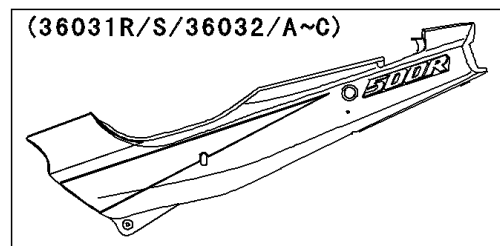

1999 Ninja® 500R

PARTS DIAGRAM

Side Covers/Chain Cover

F2610

WD

WD

(36031L/M)	Red
(36031N/O)	Blue
(36031P/Q)	Ebony

(36031R/S)	Graystone
(36032/A)	Gray/Red
(36032B/C)	Gray/Silver

1999 Ninja[®] 500R

PARTS LIST

Side Covers/Chain Cover

ITEM NAME

PART NUMBER

QUANTITY
