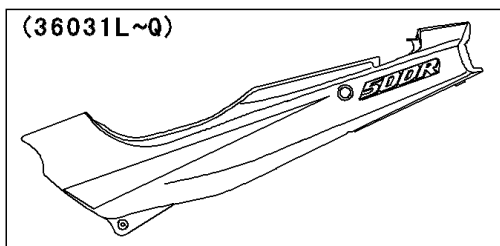

1999 Ninja® 500R

PARTS DIAGRAM

Side Covers/Chain Cover

F2610

WD

WD

(36031L/M)	Red
(36031N/O)	Blue
(36031P/Q)	Ebony

(36031R/S)	Graystone
(36032/A)	Gray/Red
(36032B/C)	Gray/Silver

1999 Ninja[®] 500R

PARTS LIST

Side Covers/Chain Cover

ITEM NAME

PART NUMBER

QUANTITY
