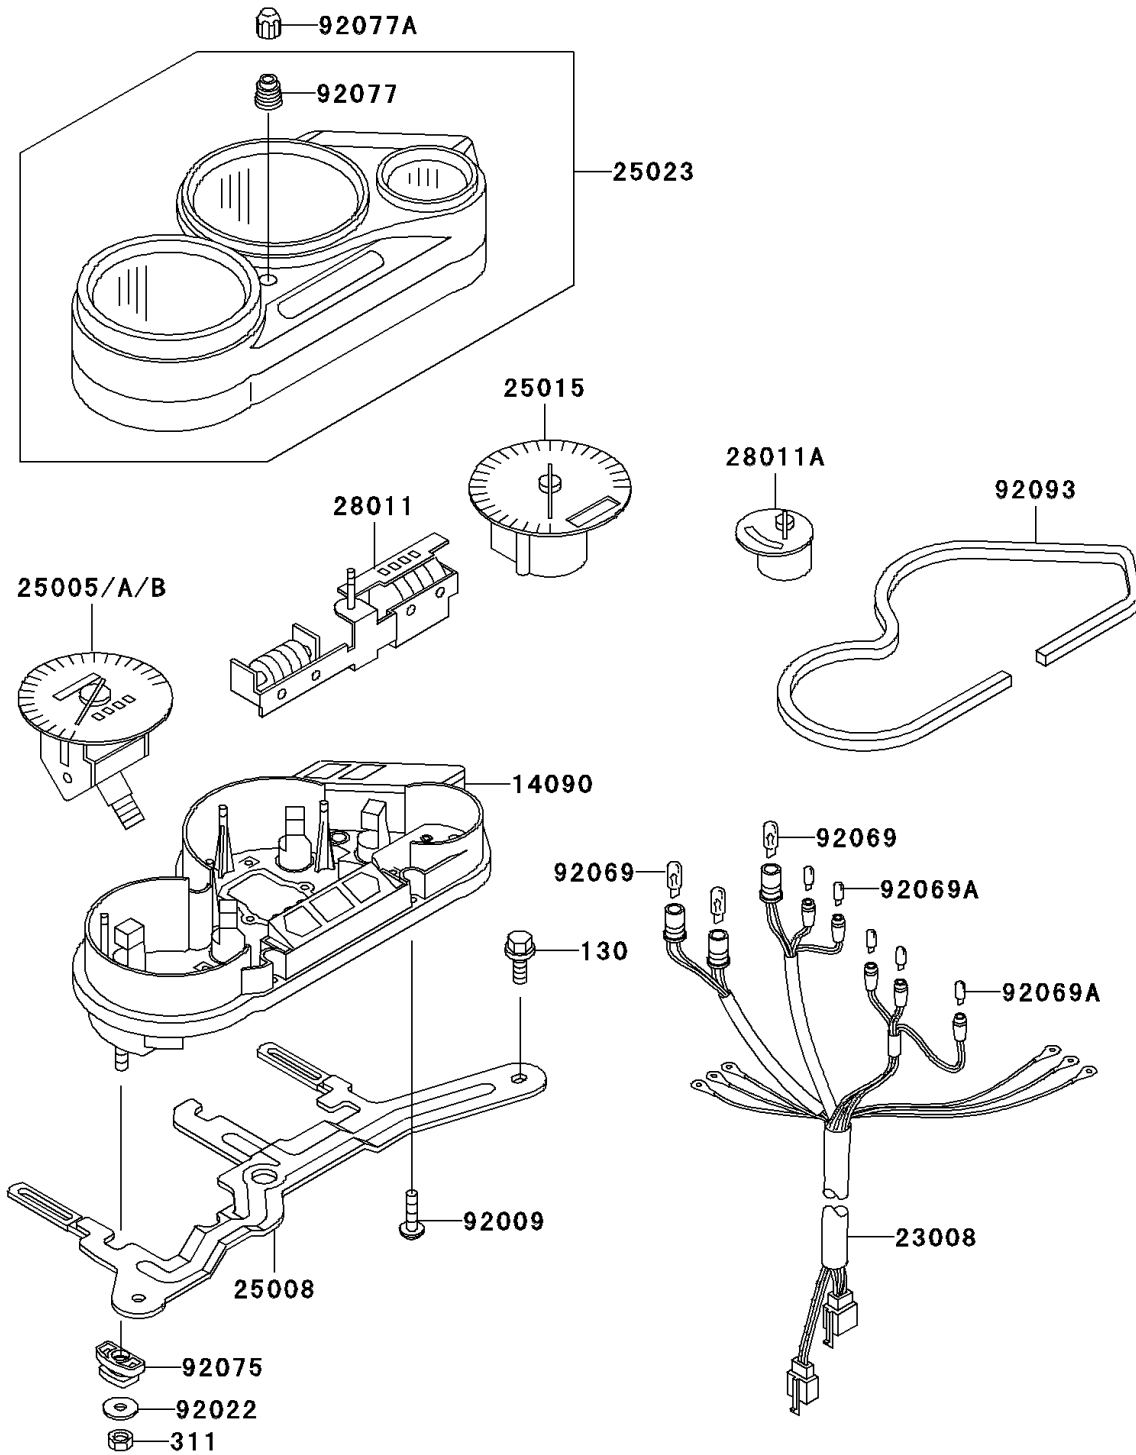

2001 Ninja[®] 500R

PARTS DIAGRAM

Meter(s)

F2530

2001 Ninja[®] 500R

PARTS LIST

Meter(s)

ITEM NAME

PART NUMBER

QUANTITY
