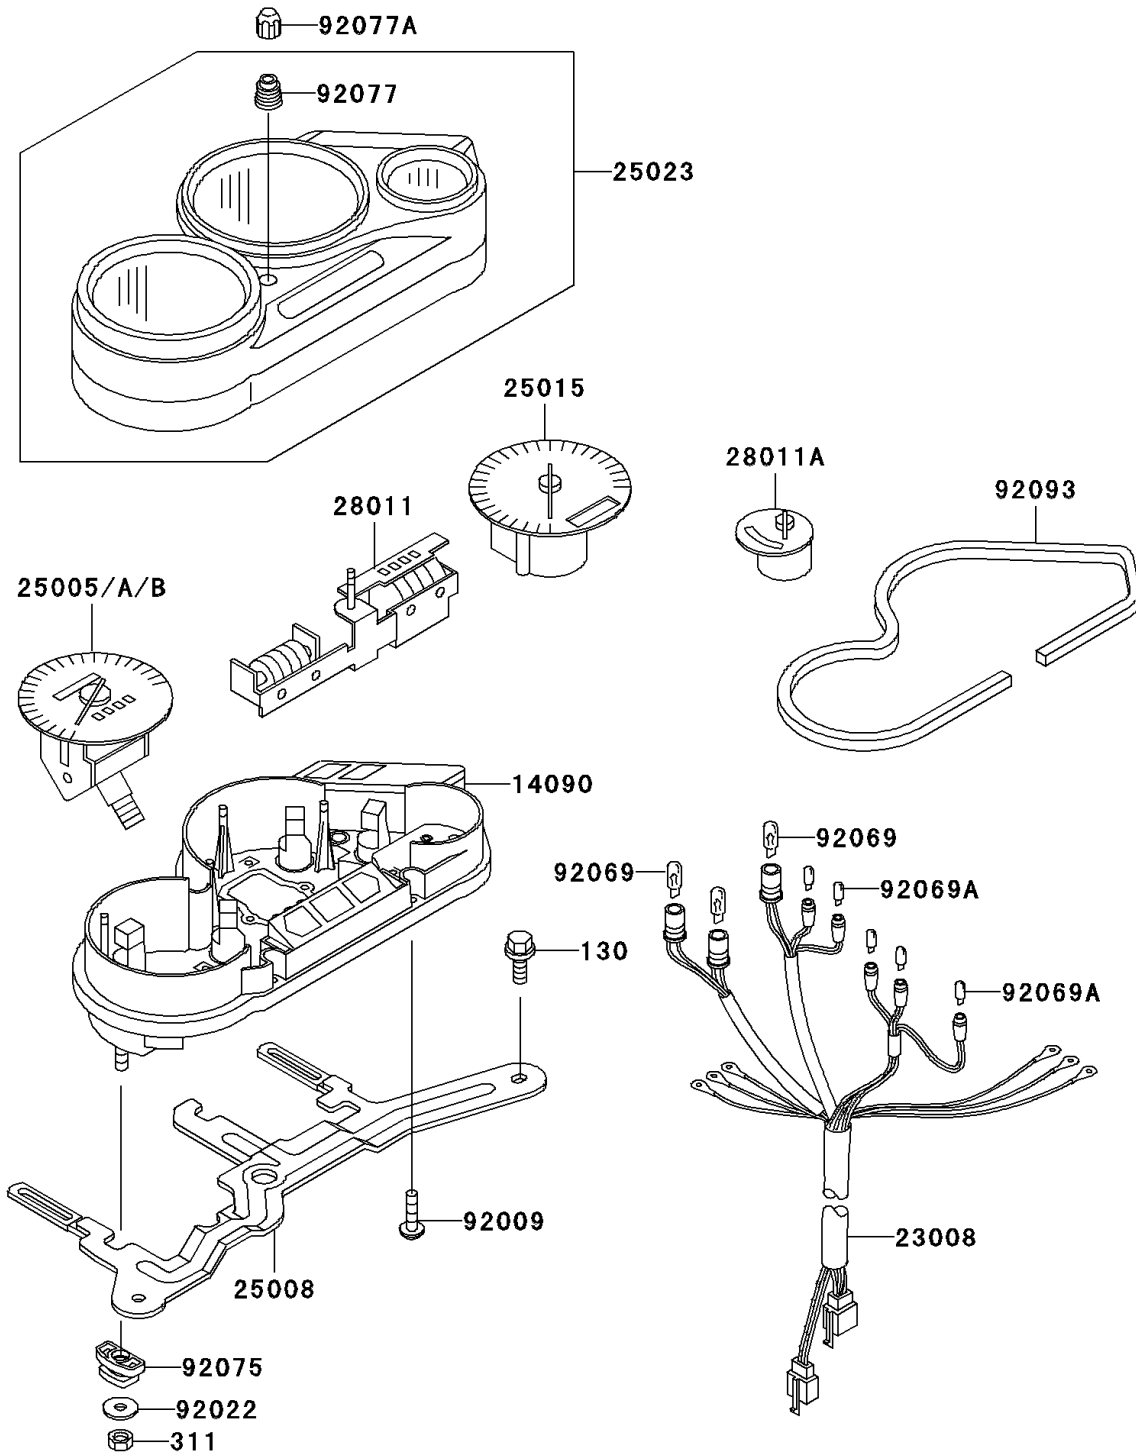

1999 Ninja[®] 500R

PARTS DIAGRAM

Meter(s)

F2530

1999 Ninja[®] 500R

PARTS LIST

Meter(s)

ITEM NAME

PART NUMBER

QUANTITY
