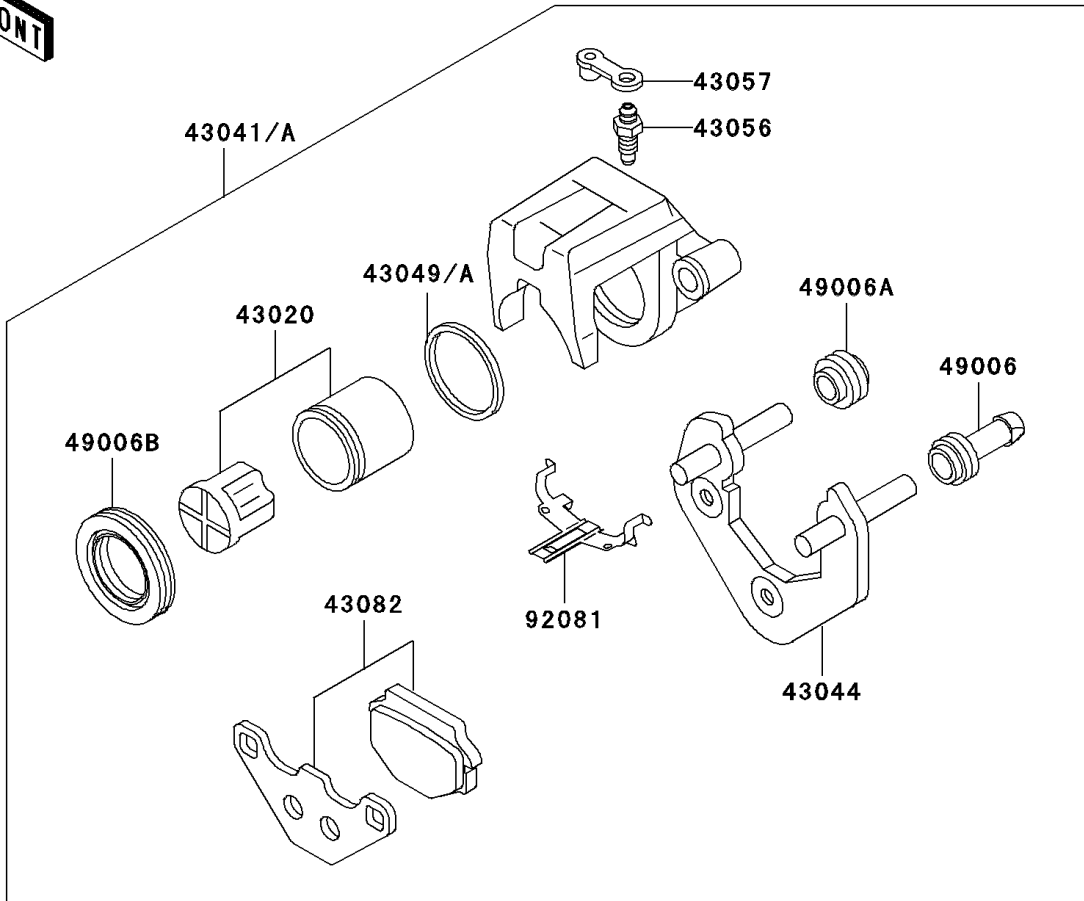

2001 Ninja[®] 500R

PARTS DIAGRAM

Rear Brake

F2294

2001 Ninja[®] 500R

PARTS LIST

Rear Brake

ITEM NAME

PART NUMBER

QUANTITY
