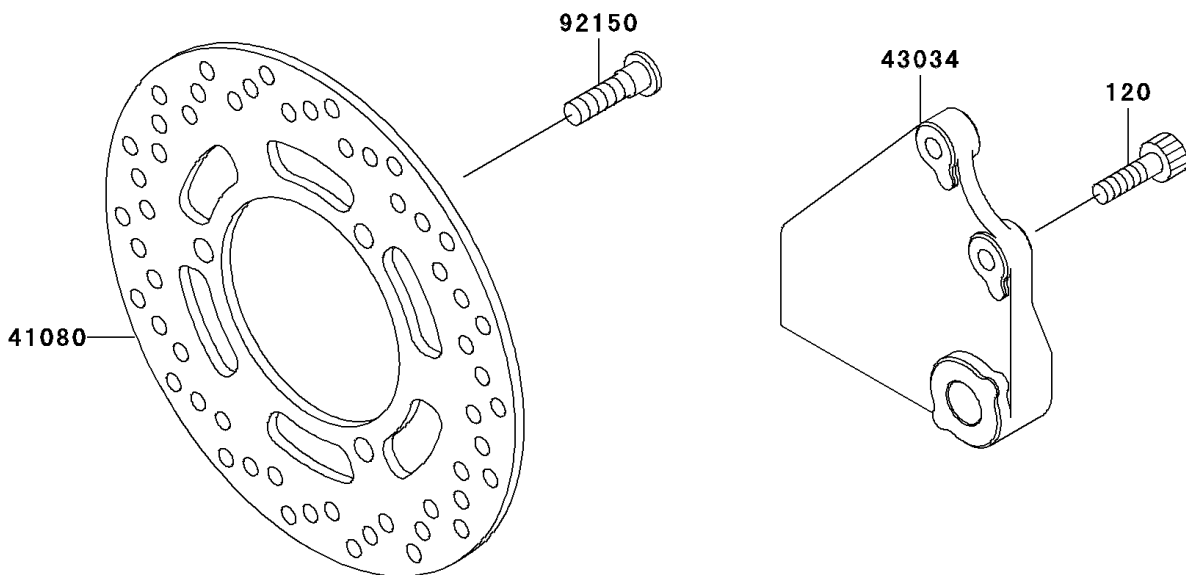

2001 Ninja[®] 500R

PARTS DIAGRAM

Rear Brake

F2294

2001 Ninja[®] 500R

PARTS LIST

Rear Brake

ITEM NAME

PART NUMBER

QUANTITY
