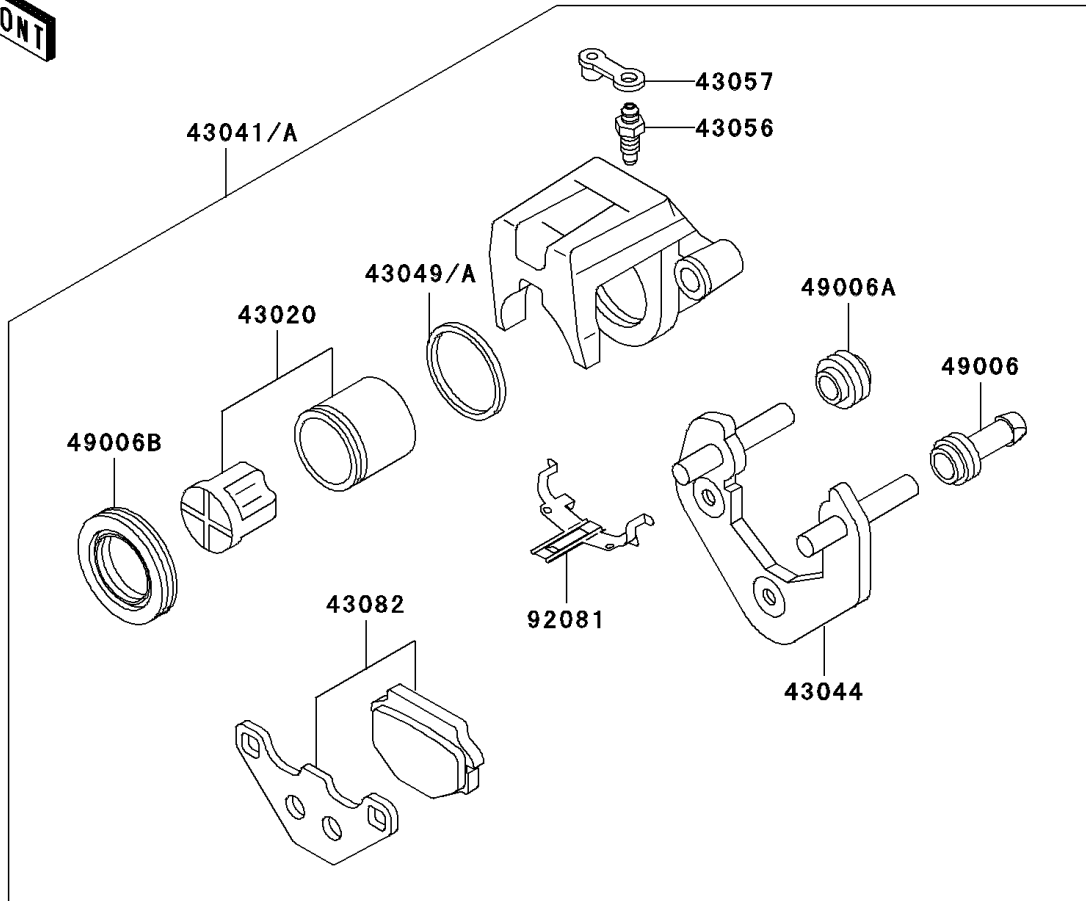

1999 Ninja[®] 500R

PARTS DIAGRAM

Rear Brake

F2294

1999 Ninja[®] 500R

PARTS LIST

Rear Brake

ITEM NAME

PART NUMBER

QUANTITY
