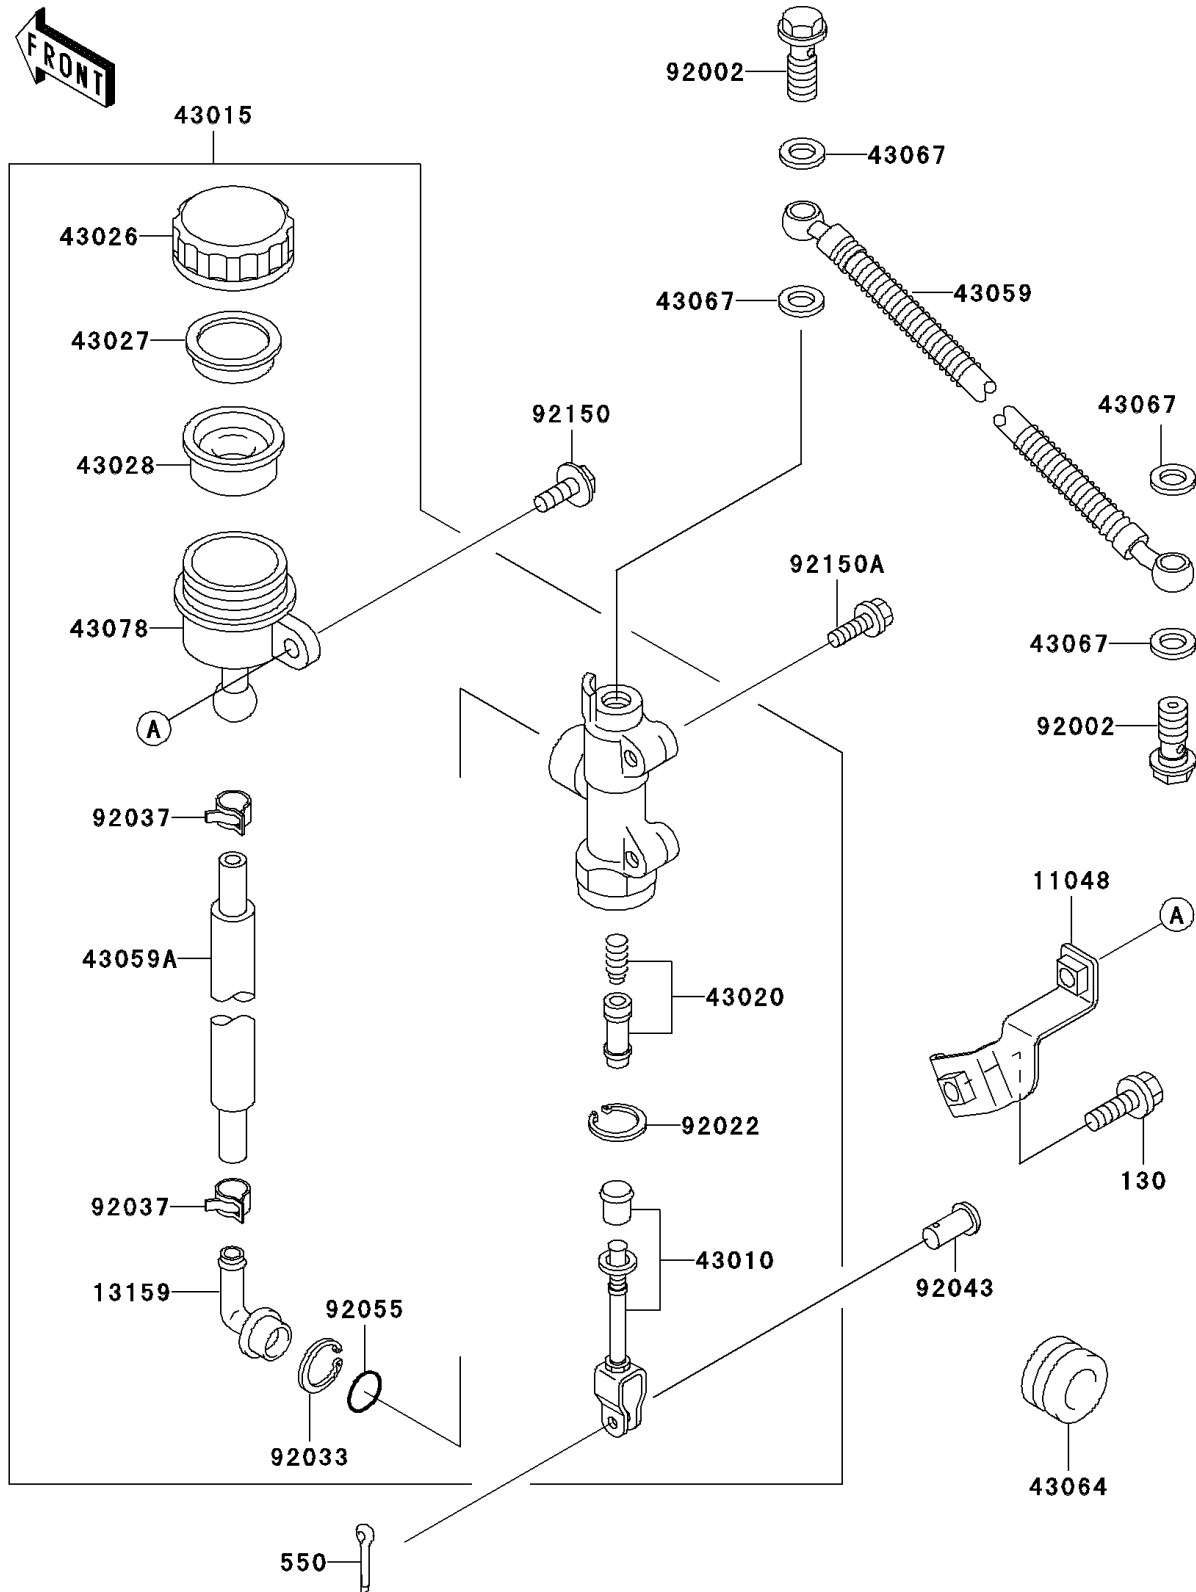

## PARTS DIAGRAM

### Rear Master Cylinder

F2293

## PARTS LIST

### Rear Master Cylinder

**ITEM NAME**

**PART NUMBER**

**QUANTITY**

---