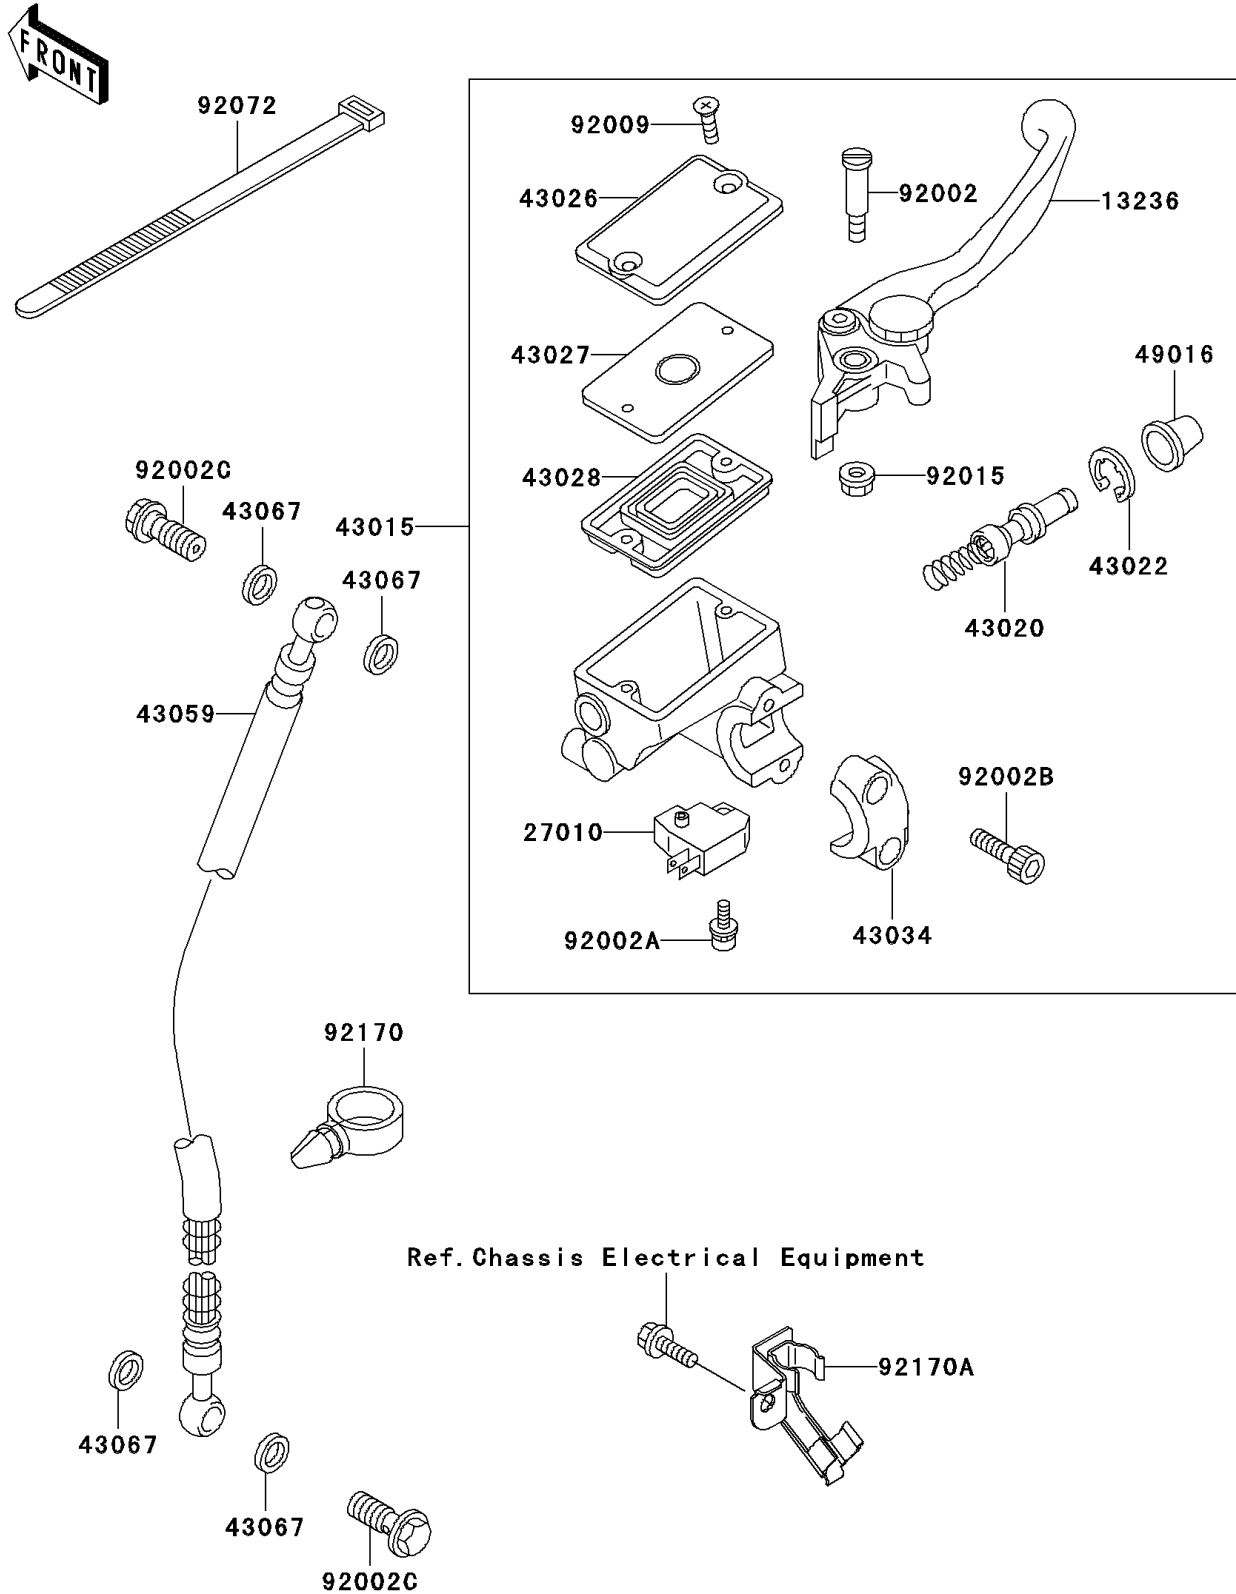

2001 Ninja[®] 500R

PARTS DIAGRAM

Front Master Cylinder

F2291

2001 Ninja[®] 500R

PARTS LIST

Front Master Cylinder

ITEM NAME

PART NUMBER

QUANTITY
