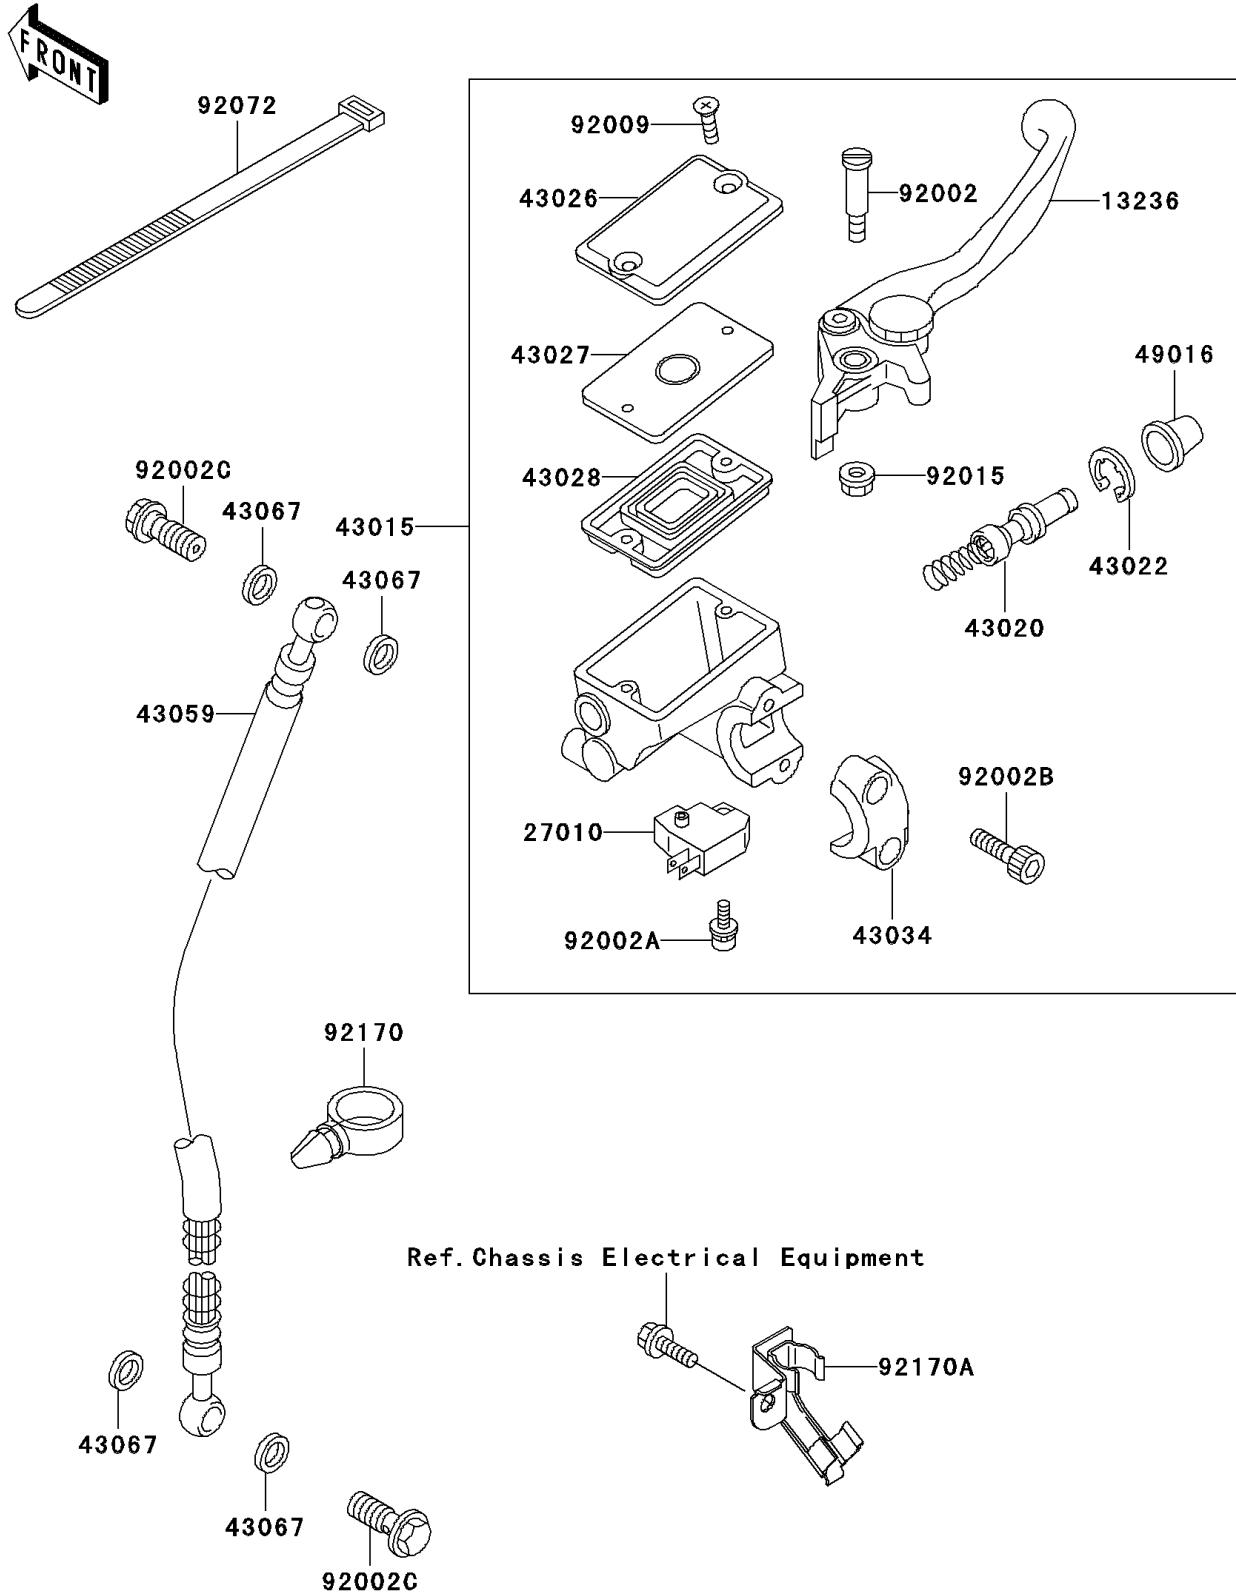

2001 Ninja[®] 500R

PARTS DIAGRAM

Front Master Cylinder

F2291

2001 Ninja® 500R

PARTS LIST

Front Master Cylinder

ITEM NAME	PART NUMBER	QUANTITY
LEVER-COMP,FRONT BRAKE (Ref # 13236)	13236-1185	1
SWITCH,BRAKE (Ref # 27010)	27010-1170	1
CYLINDER-ASSY-MASTER,FR (Ref # 43015)	43015-1479	1
PISTON-COMP-BRAKE,FR (Ref # 43020)	43020-1056	1
STOPPER-BRAKE,PISTON (Ref # 43022)	43022-1010	1
CAP-BRAKE (Ref # 43026)	43026-1076	1
PLATE-DIAPHRAGM (Ref # 43027)	43027-1055	1
DIAPHRAGM,MASTER CYLINDER (Ref # 43028)	43028-1058	1
HOLDER-BRAKE,MASTER CYLINDER (Ref # 43034)	43034-1053	1
HOSE-BRAKE,FR (Ref # 43059)	43059-1860	1
WASHER,10.5X15X1.5 (Ref # 43067)	43067-001	4
COVER-SEAL,MASTER CYLINDER (Ref # 49016)	49016-1044	1
BOLT,LEVER SET,BLACK (Ref # 92002)	92002-1322	1
BOLT,SCREW,4X12 (Ref # 92002A)	92002-1323	1
BOLT,SOCKET,6X20,BLACK (Ref # 92002B)	92002-1324	2
BOLT,OIL,L=23 (Ref # 92002C)	92002-1907	2
SCREW,4MM (Ref # 92009)	92009-1458	2
NUT,FLANGED,6MM,BLACK (Ref # 92015)	92015-1233	1
BAND,L=202 (Ref # 92072)	92072-1195	1
CLAMP (Ref # 92170)	92170-1067	1
CLAMP,HOSE (Ref # 92170A)	92170-1499	1