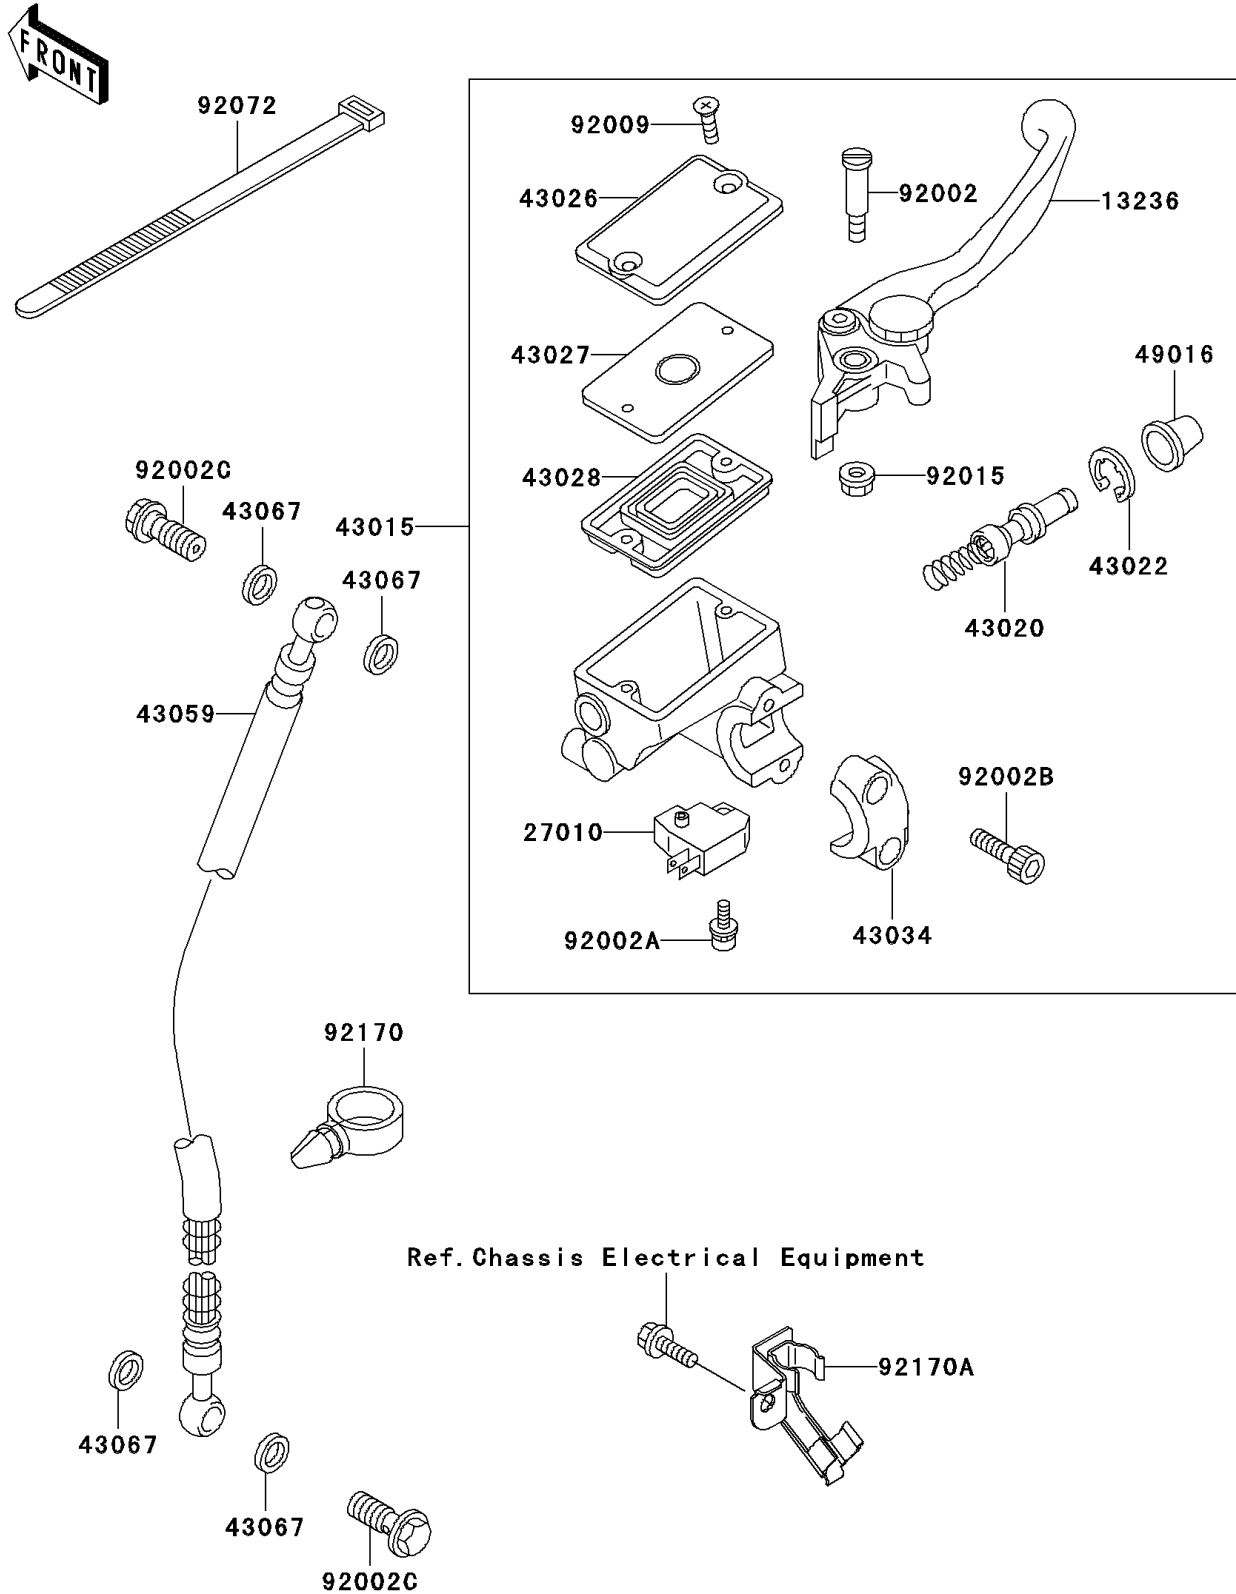

## PARTS DIAGRAM

### Front Master Cylinder

F2291

## PARTS LIST

### Front Master Cylinder

**ITEM NAME**

**PART NUMBER**

**QUANTITY**

---