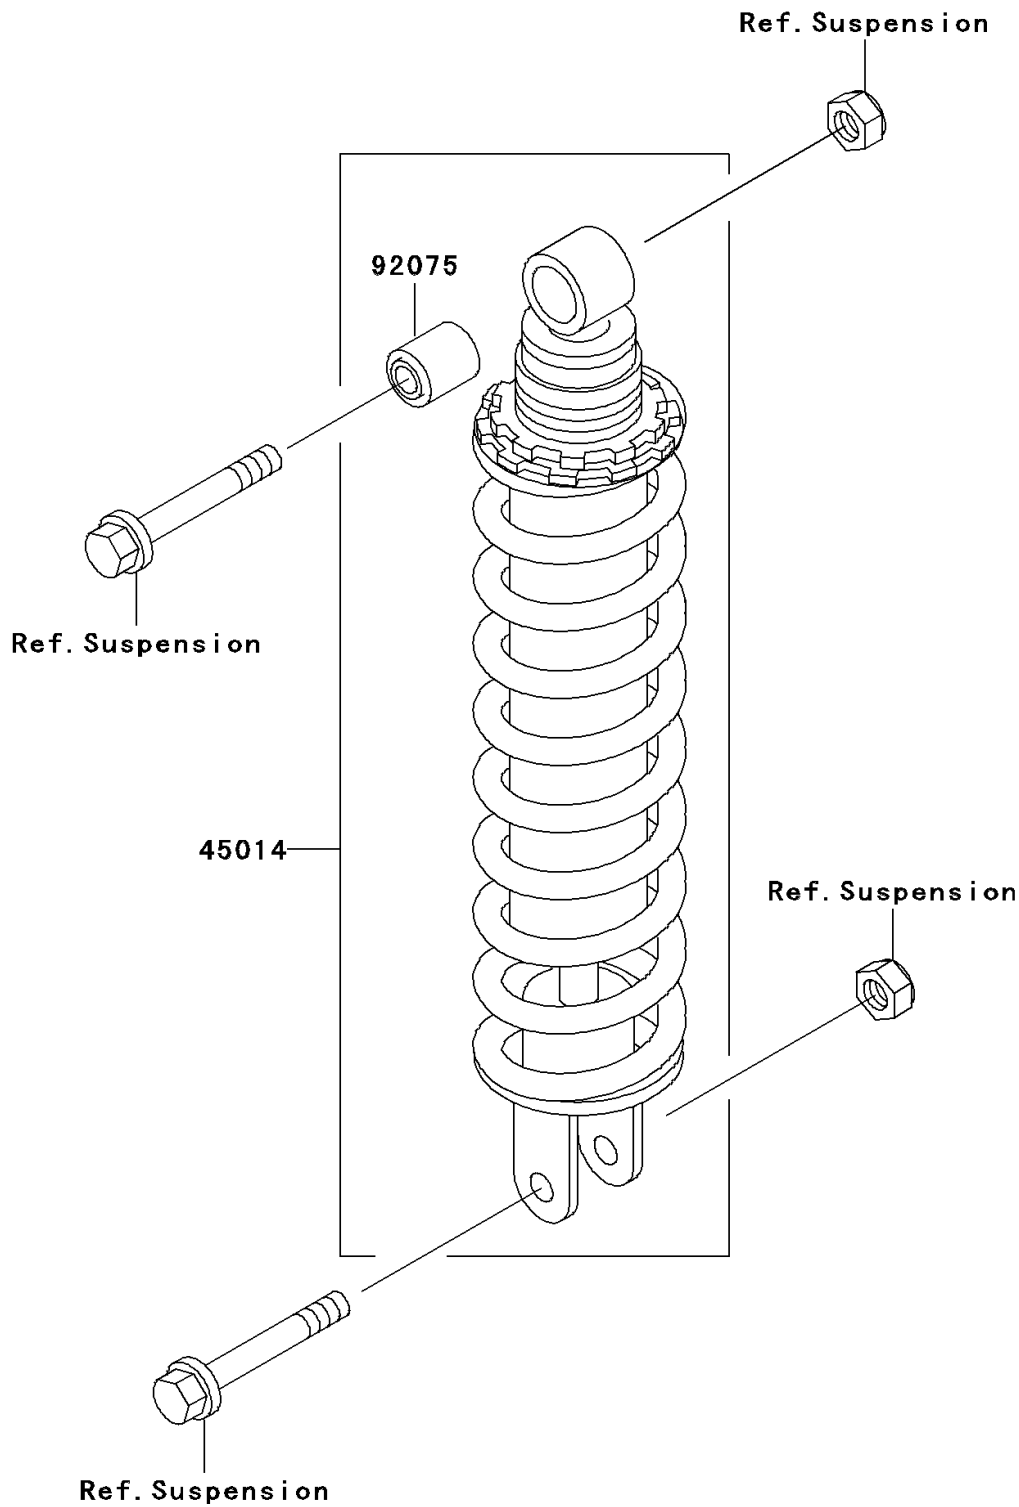

2001 Ninja[®] 500R

PARTS DIAGRAM

Shock Absorber(s)

Kawasaki

Let the Good Times Roll[®]

F2280

2001 Ninja[®] 500R

PARTS LIST

Shock Absorber(s)

ITEM NAME

PART NUMBER

QUANTITY
