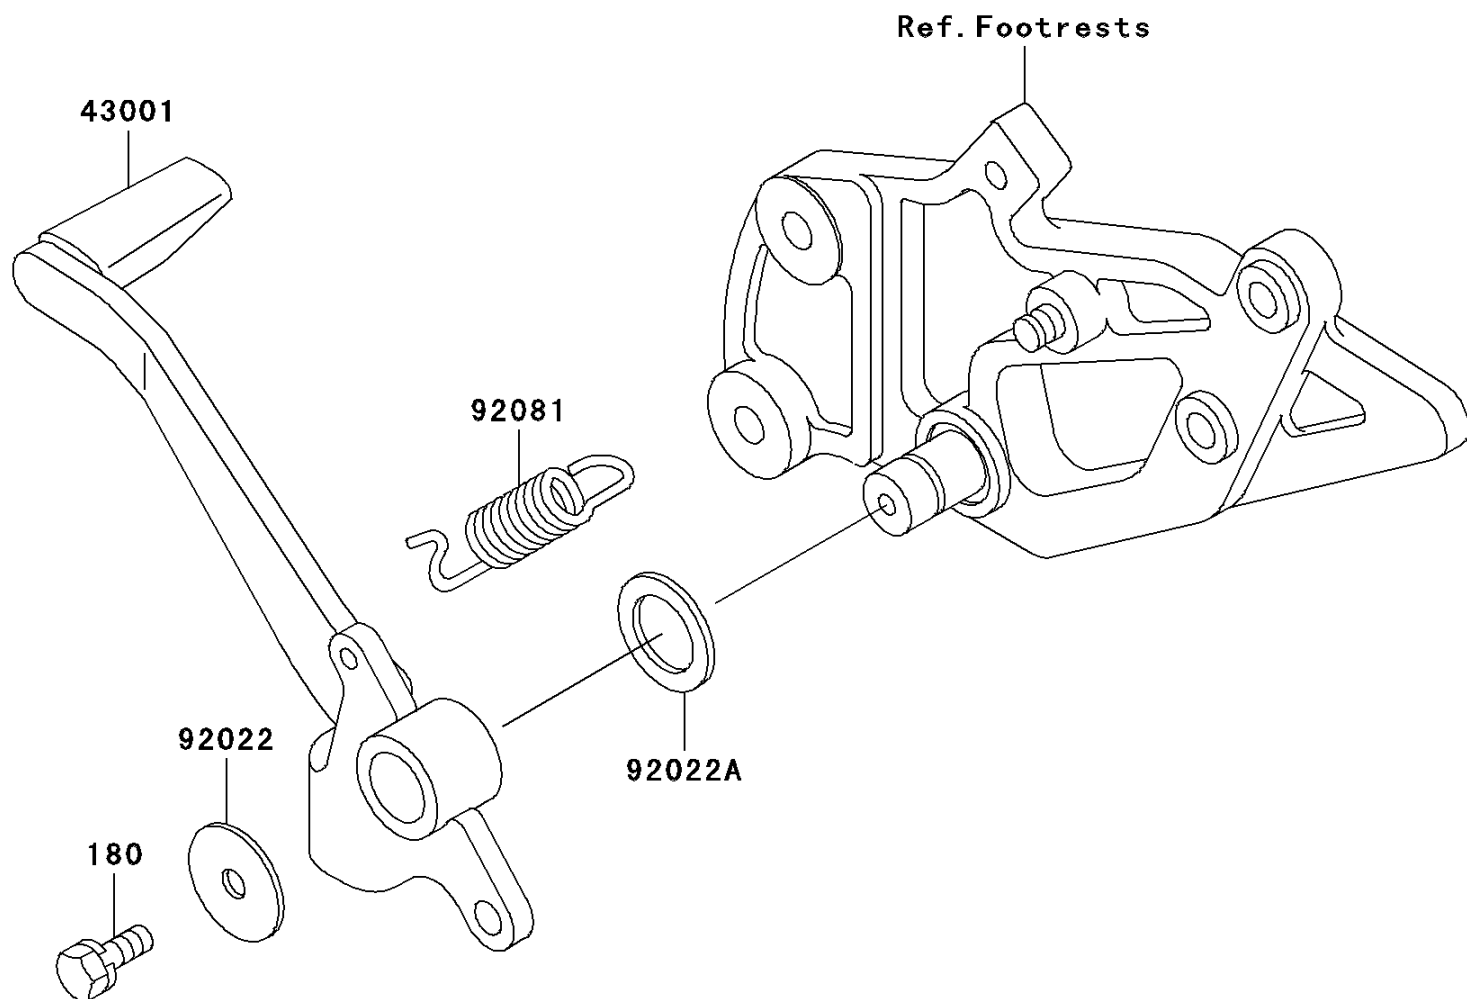

2001 Ninja[®] 500R

PARTS DIAGRAM

Brake Pedal/Torque Link

Kawasaki

Let the Good Times Roll[®]

F2260

2001 Ninja[®] 500R

PARTS LIST

Brake Pedal/Torque Link

ITEM NAME

PART NUMBER

QUANTITY
