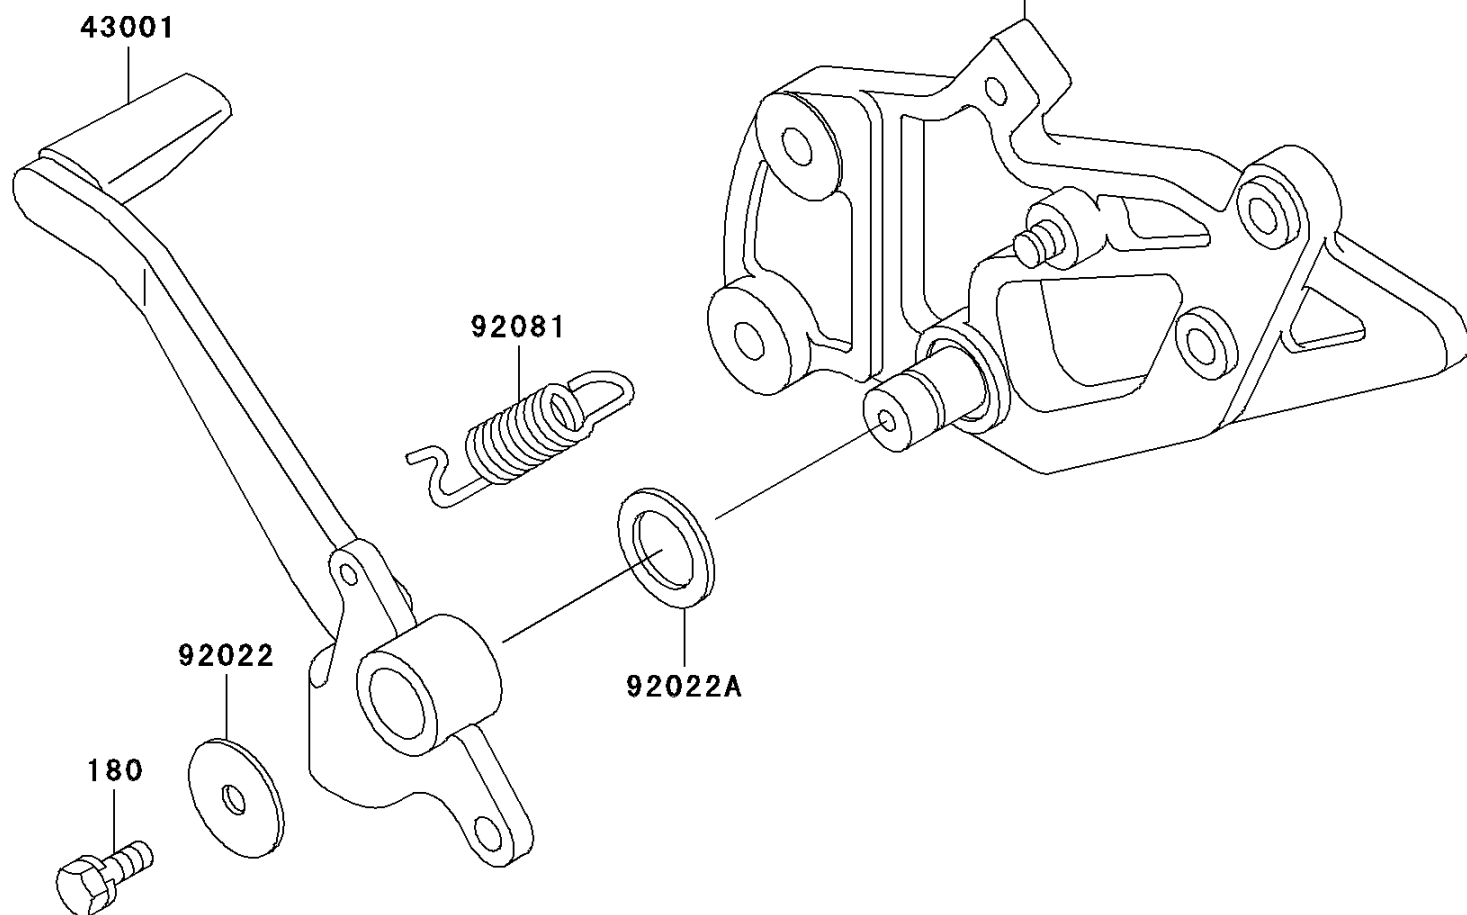

1999 Ninja[®] 500R

PARTS DIAGRAM

Brake Pedal/Torque Link

Kawasaki

Let the Good Times Roll[®]

F2260

Ref. Footrests

1999 Ninja[®] 500R

PARTS LIST

Brake Pedal/Torque Link

ITEM NAME

PART NUMBER

QUANTITY
