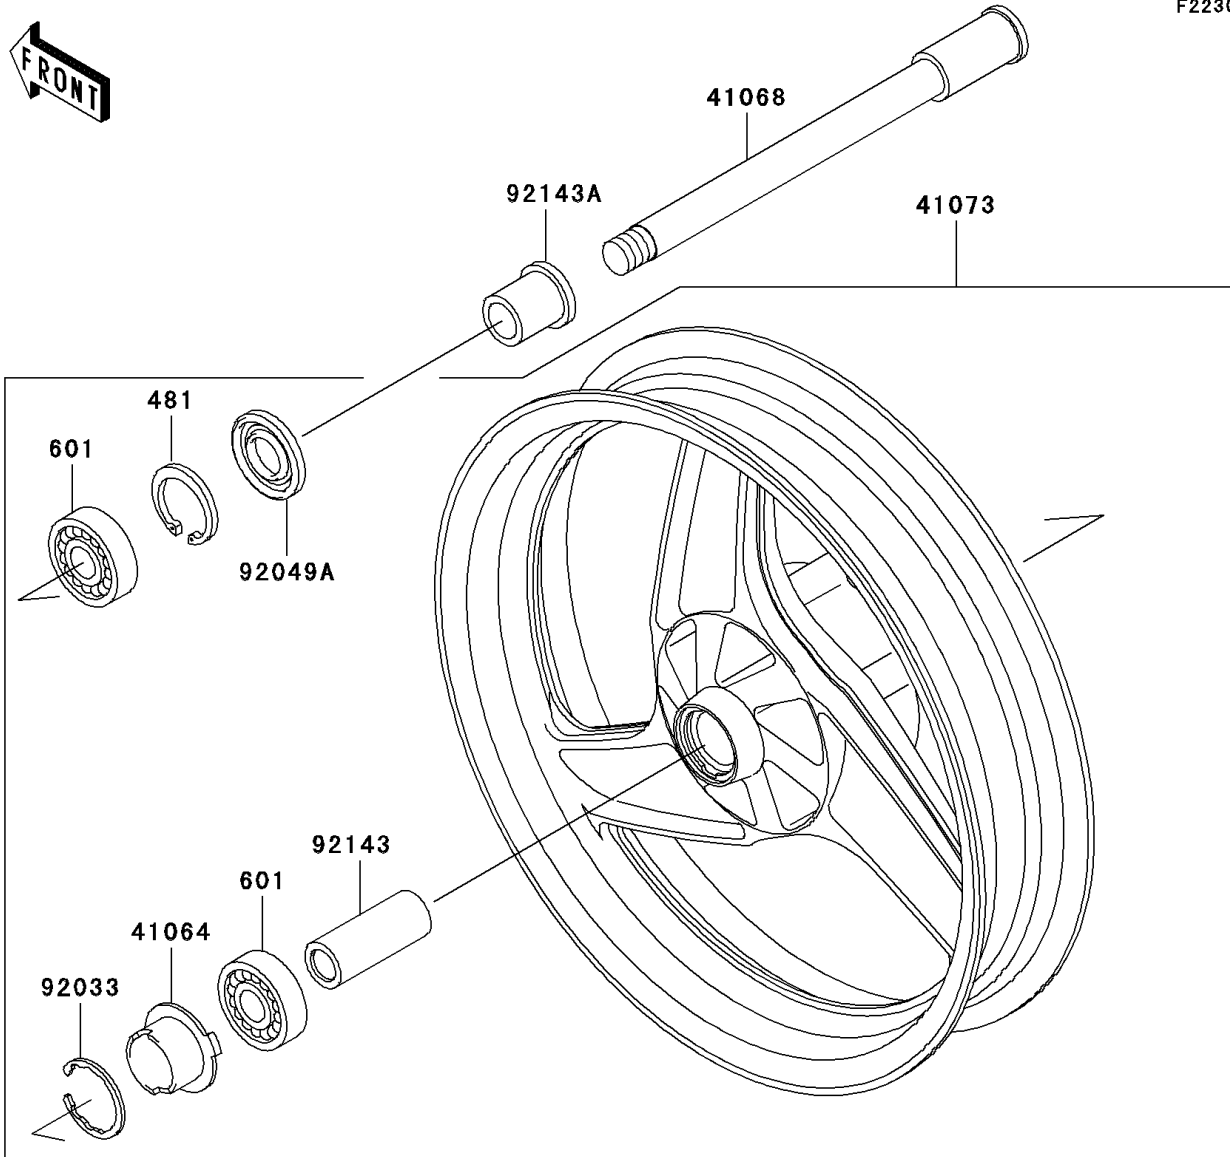

2002 Ninja[®] 500R

PARTS DIAGRAM

Front Wheel

F2230

2002 Ninja® 500R

PARTS LIST

Front Wheel

ITEM NAME	PART NUMBER	QUANTITY
CIRCLIP-TYPE-C,35MM (Ref # 481)	481J3500	1
BEARING-BALL (Ref # 601)	601B6202UU	2
GEAR-METER SCREW,9T (Ref # 41060)	41060-1123	1
GEAR-METER SCREW,23T (Ref # 41060A)	41060-1124	1
WASHER,5.1X9X0.4 (Ref # 41063)	41063-001	2
RECEIVER-SPEEDOMETER (Ref # 41064)	41064-1006	1
AXLE,FR (Ref # 41068)	41068-1175	1
WHEEL-ASSY,FR,G.GRAY (Ref # 41073)	41073-1543-GE	1
CASE-ASSY-METER GEAR (Ref # 41078)	41078-1068	1
PIN,SPRING (Ref # 41082)	41082-001	1
COLLAR,FR AXLE,L=36.5 (Ref # 92027)	92027-1726	1
BUSHING,SPEEDOMETER (Ref # 92028)	92028-1066	1
RING-SNAP,42MM (Ref # 92033)	92033-1041	1
SEAL-OIL,BJN30427-C3 (Ref # 92049)	92049-1057	1
SEAL-OIL,MH20354.5 (Ref # 92049A)	92049-1176	1
COLLAR,15.1X20X70 (Ref # 92143)	92143-1185	1
COLLAR,FR AXLE,L=24 (Ref # 92143A)	92143-1187	1