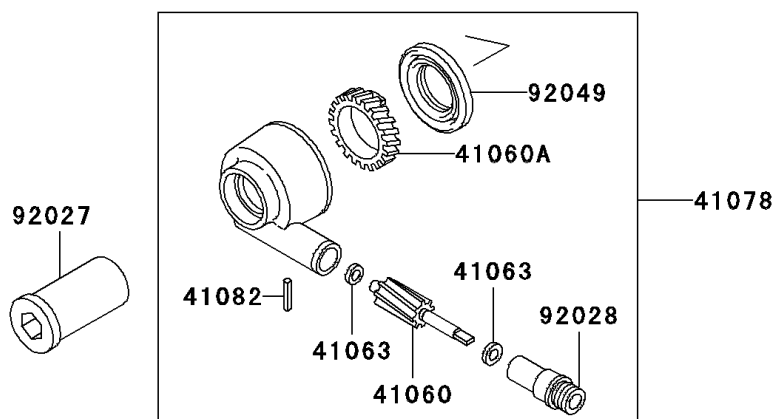

2002 Ninja[®] 500R

PARTS DIAGRAM

Front Wheel

F2230

2002 Ninja® 500R

PARTS LIST

Front Wheel

ITEM NAME	PART NUMBER	QUANTITY
CIRCLIP-TYPE-C,35MM (Ref # 481)	481J3500	1
BEARING-BALL (Ref # 601)	601B6202UU	2
GEAR-METER SCREW,9T (Ref # 41060)	41060-1123	1
GEAR-METER SCREW,23T (Ref # 41060A)	41060-1124	1
WASHER,5.1X9X0.4 (Ref # 41063)	41063-001	2
RECEIVER-SPEEDOMETER (Ref # 41064)	41064-1006	1
AXLE,FR (Ref # 41068)	41068-1175	1
WHEEL-ASSY,FR,G.GRAY (Ref # 41073)	41073-1543-GE	1
CASE-ASSY-METER GEAR (Ref # 41078)	41078-1068	1
PIN,SPRING (Ref # 41082)	41082-001	1
COLLAR,FR AXLE,L=36.5 (Ref # 92027)	92027-1726	1
BUSHING,SPEEDOMETER (Ref # 92028)	92028-1066	1
RING-SNAP,42MM (Ref # 92033)	92033-1041	1
SEAL-OIL,BJN30427-C3 (Ref # 92049)	92049-1057	1
SEAL-OIL,MH20354.5 (Ref # 92049A)	92049-1176	1
COLLAR,15.1X20X70 (Ref # 92143)	92143-1185	1
COLLAR,FR AXLE,L=24 (Ref # 92143A)	92143-1187	1