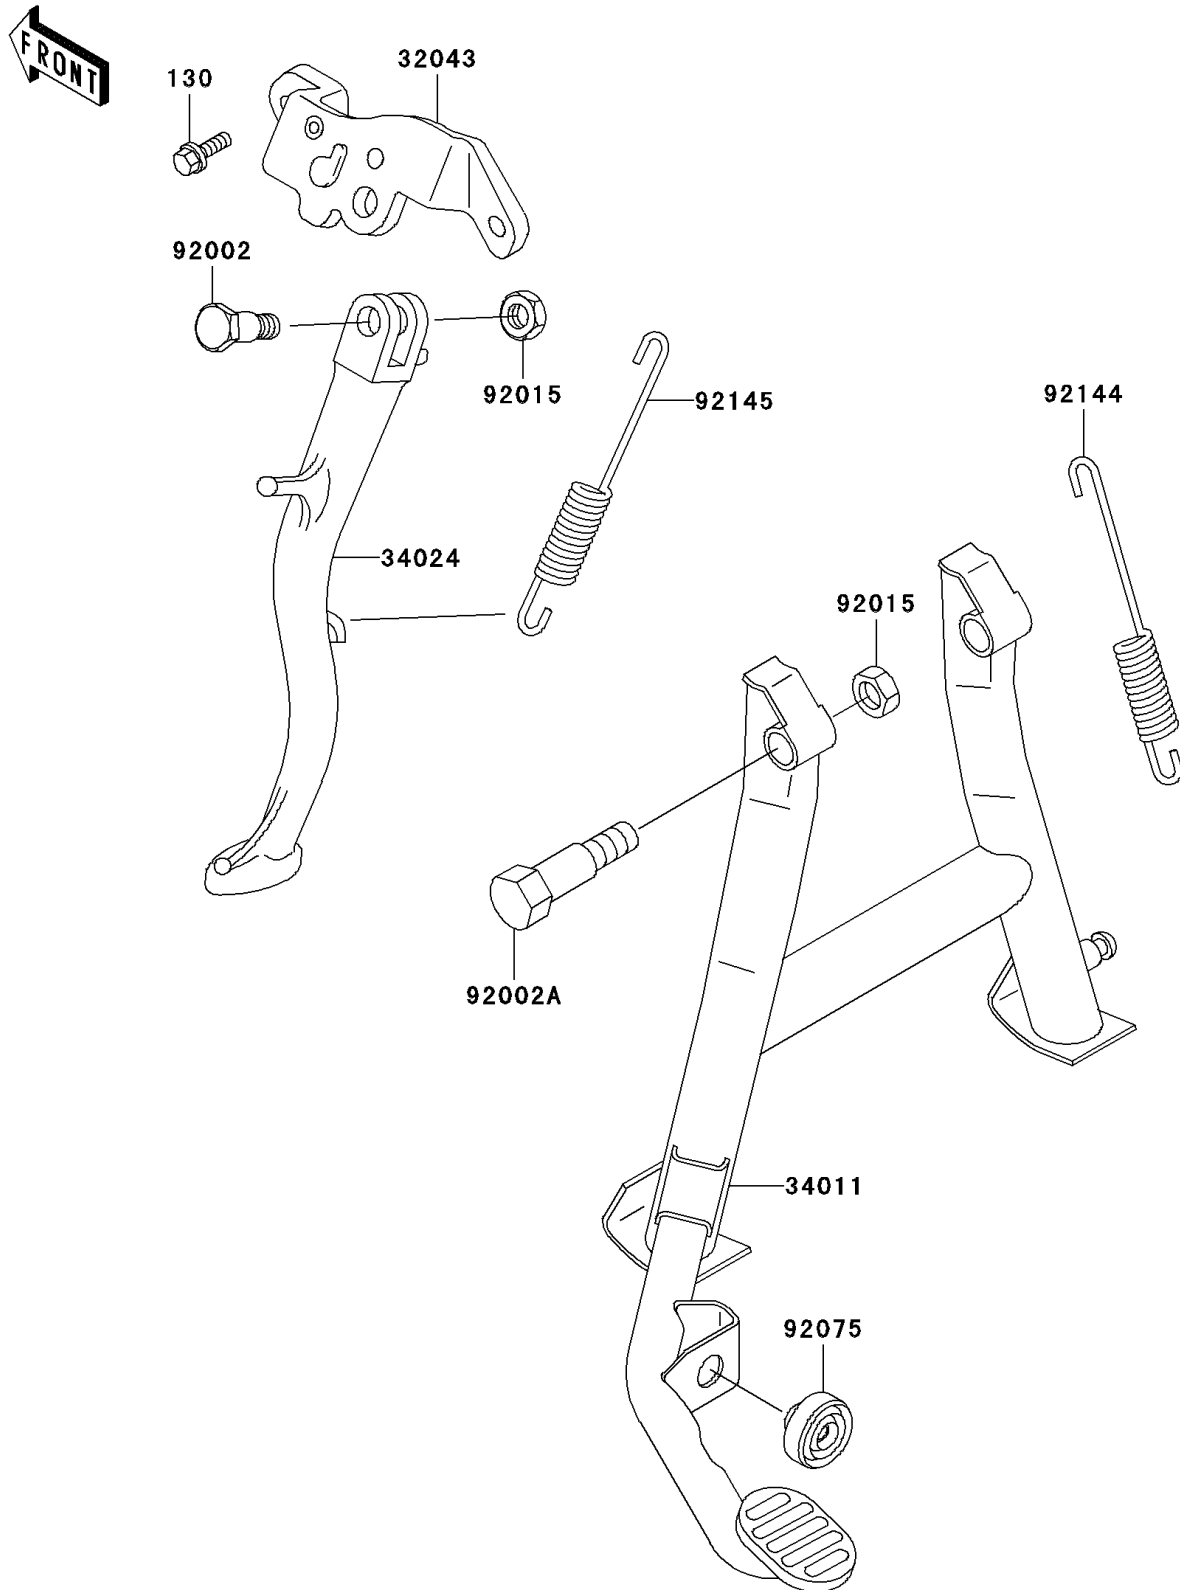

2000 Ninja[®] 500R

PARTS DIAGRAM

Stand(s)

F2190

2000 Ninja[®] 500R

PARTS LIST

Stand(s)

ITEM NAME	PART NUMBER	QUANTITY
BOLT-FLANGED,8X16,BLACK (Ref # 130)	130J0816	2
BRACKET-STAND,SIDE (Ref # 32043)	32043-1439	1
STAND-CENTER (Ref # 34011)	34011-1158	1
STAND-SIDE (Ref # 34024)	34024-1360	1
BOLT,SIDE STAND (Ref # 92002)	92002-1813	1
BOLT,CENTER STAND (Ref # 92002A)	92002-1954	2
NUT,LOCK,10MM,BLACK (Ref # 92015)	92015-1188	3
DAMPER (Ref # 92075)	92075-1045	1
SPRING,CENTER STAND (Ref # 92144)	92144-1101	1
SPRING,SIDE STAND (Ref # 92145)	92145-1239	1