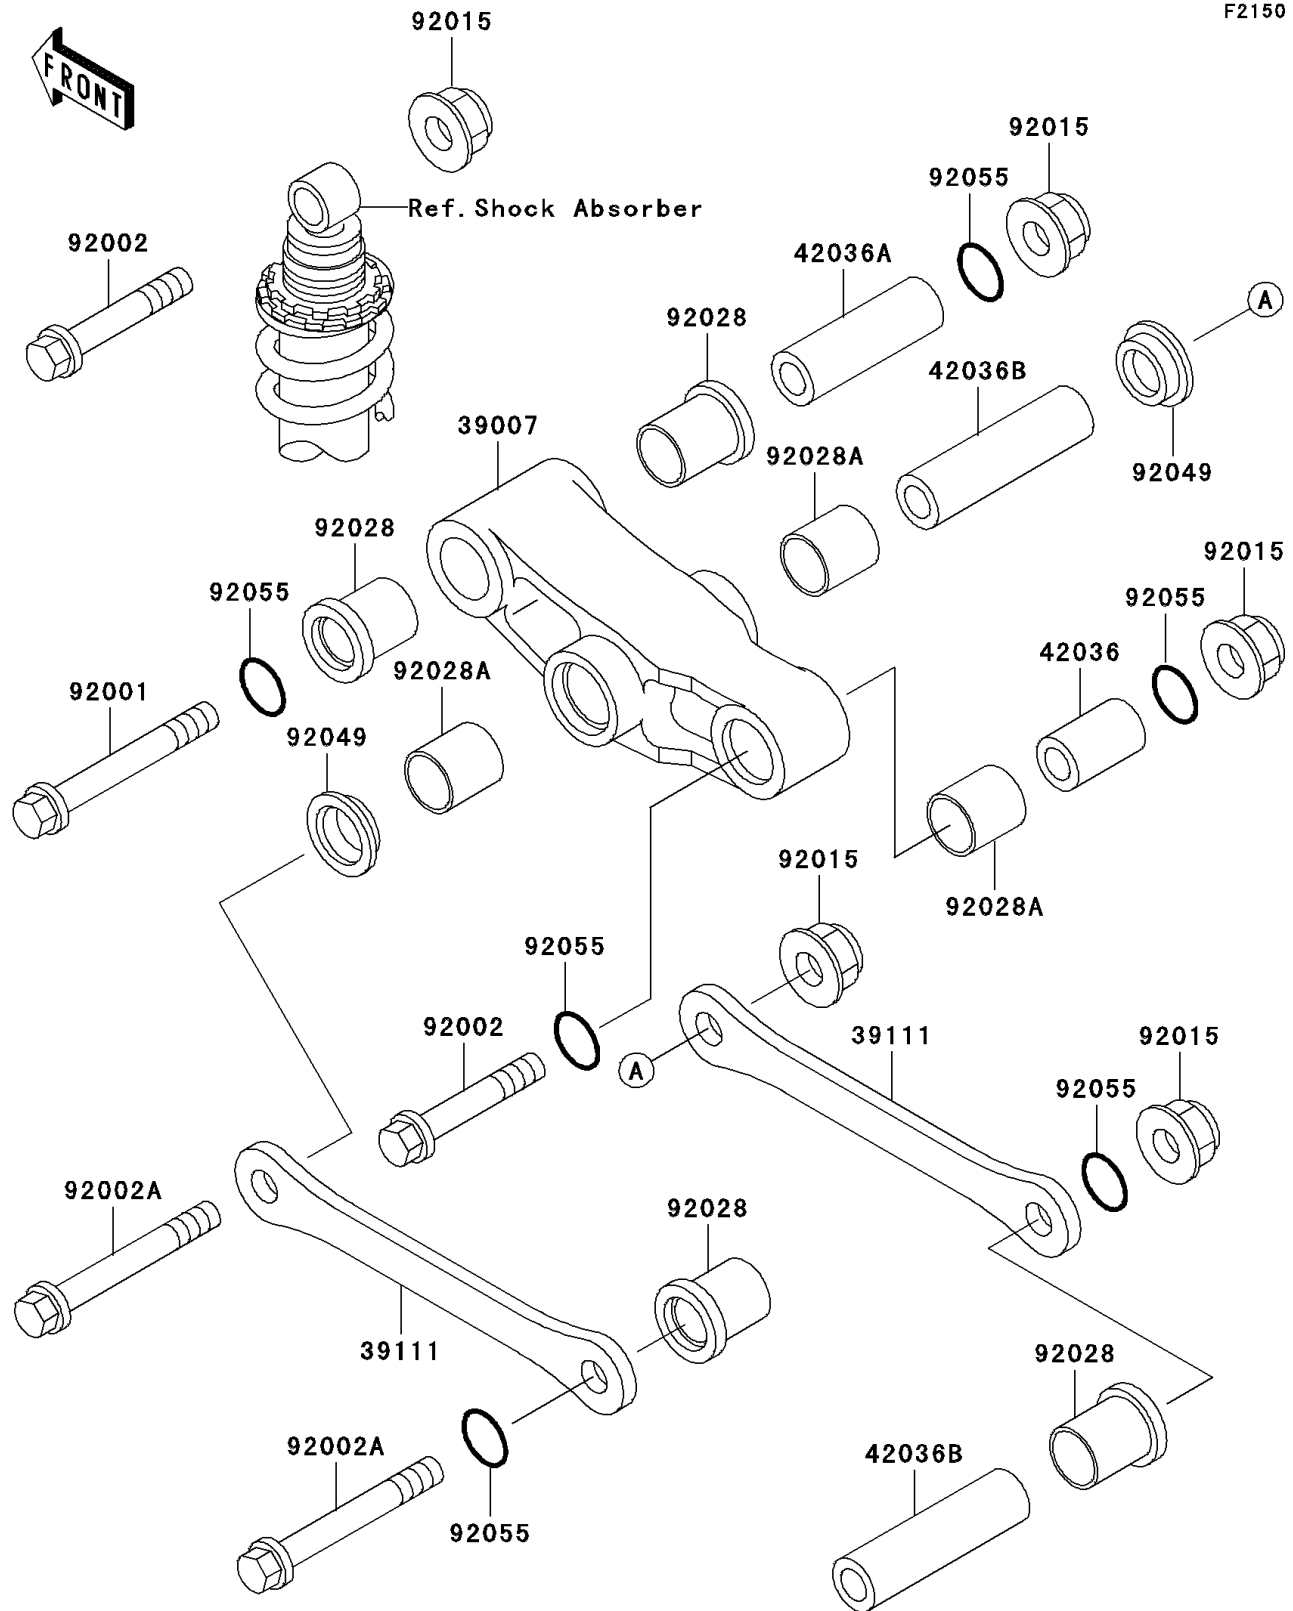

2001 Ninja® 500R

PARTS DIAGRAM

Rear Suspension

F2150