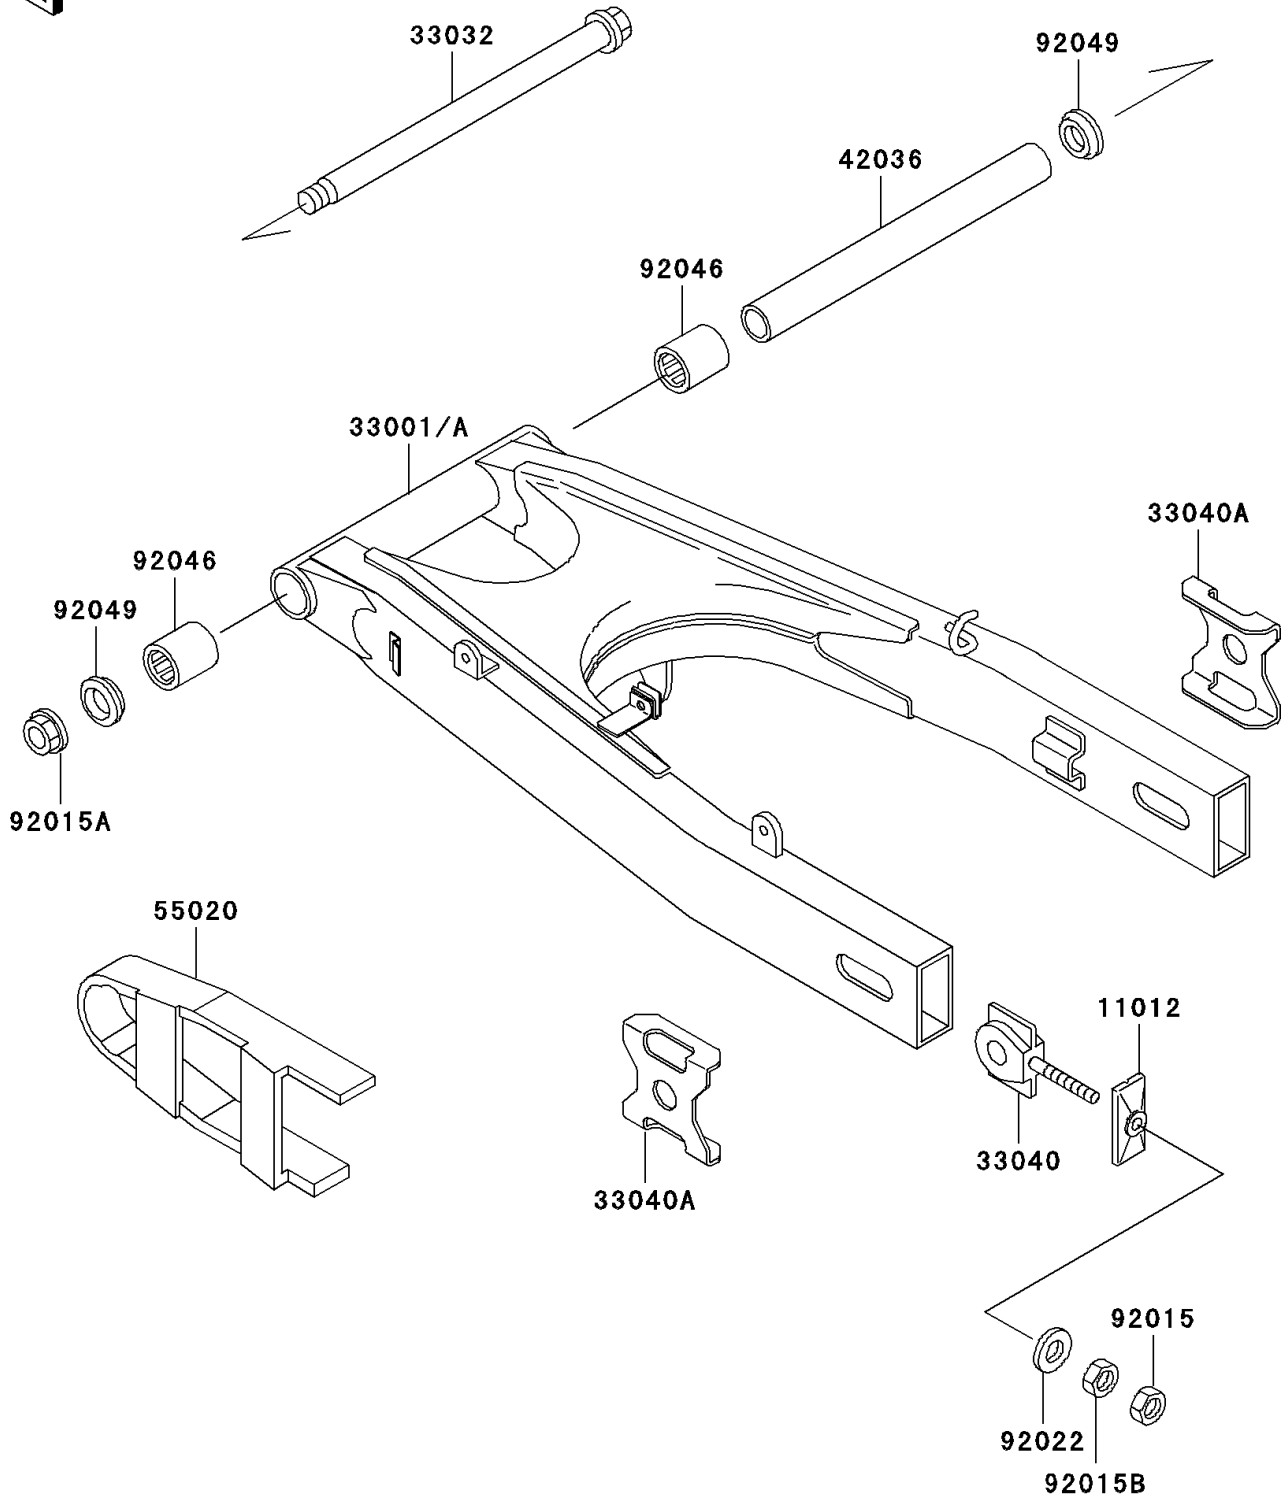

2001 Ninja[®] 500R

PARTS DIAGRAM

Swingarm

F2141

2001 Ninja[®] 500R

PARTS LIST

Swingarm

ITEM NAME

PART NUMBER

QUANTITY
