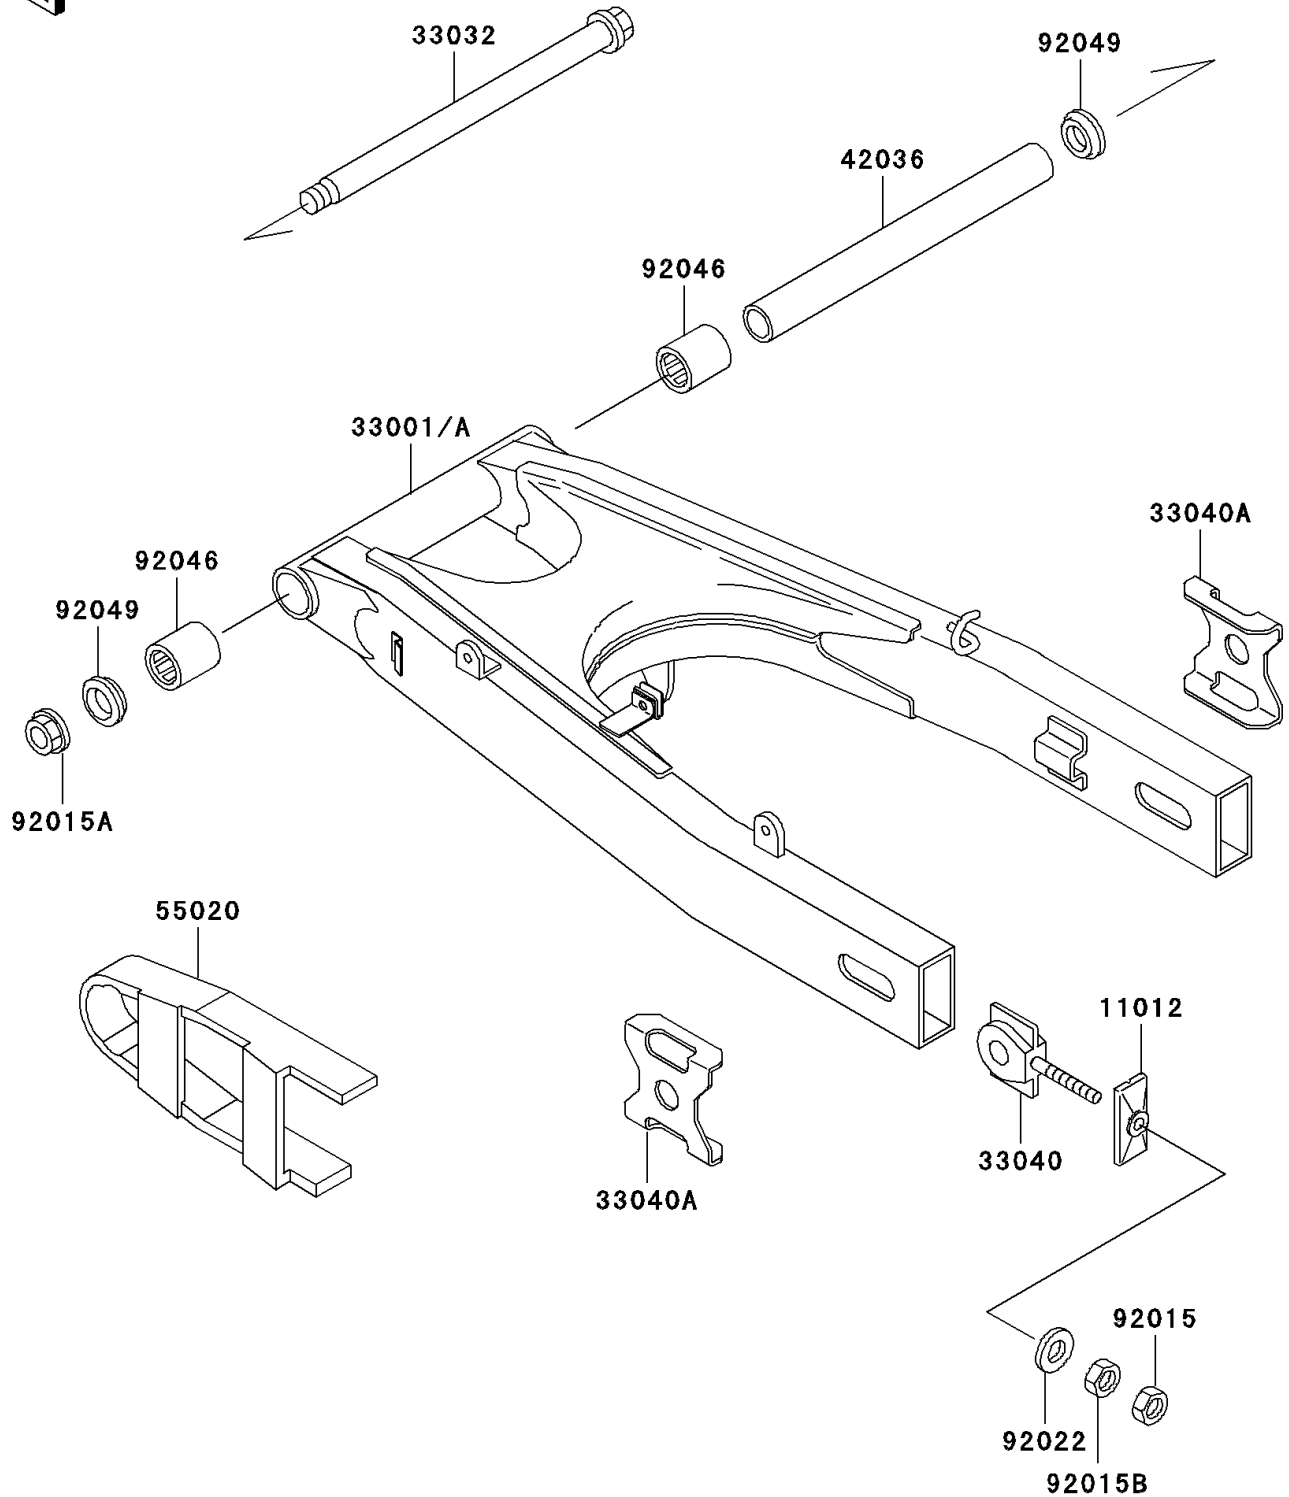

1999 Ninja[®] 500R

PARTS DIAGRAM

Swingarm

F2141

1999 Ninja[®] 500R

PARTS LIST

Swingarm

ITEM NAME

PART NUMBER

QUANTITY
