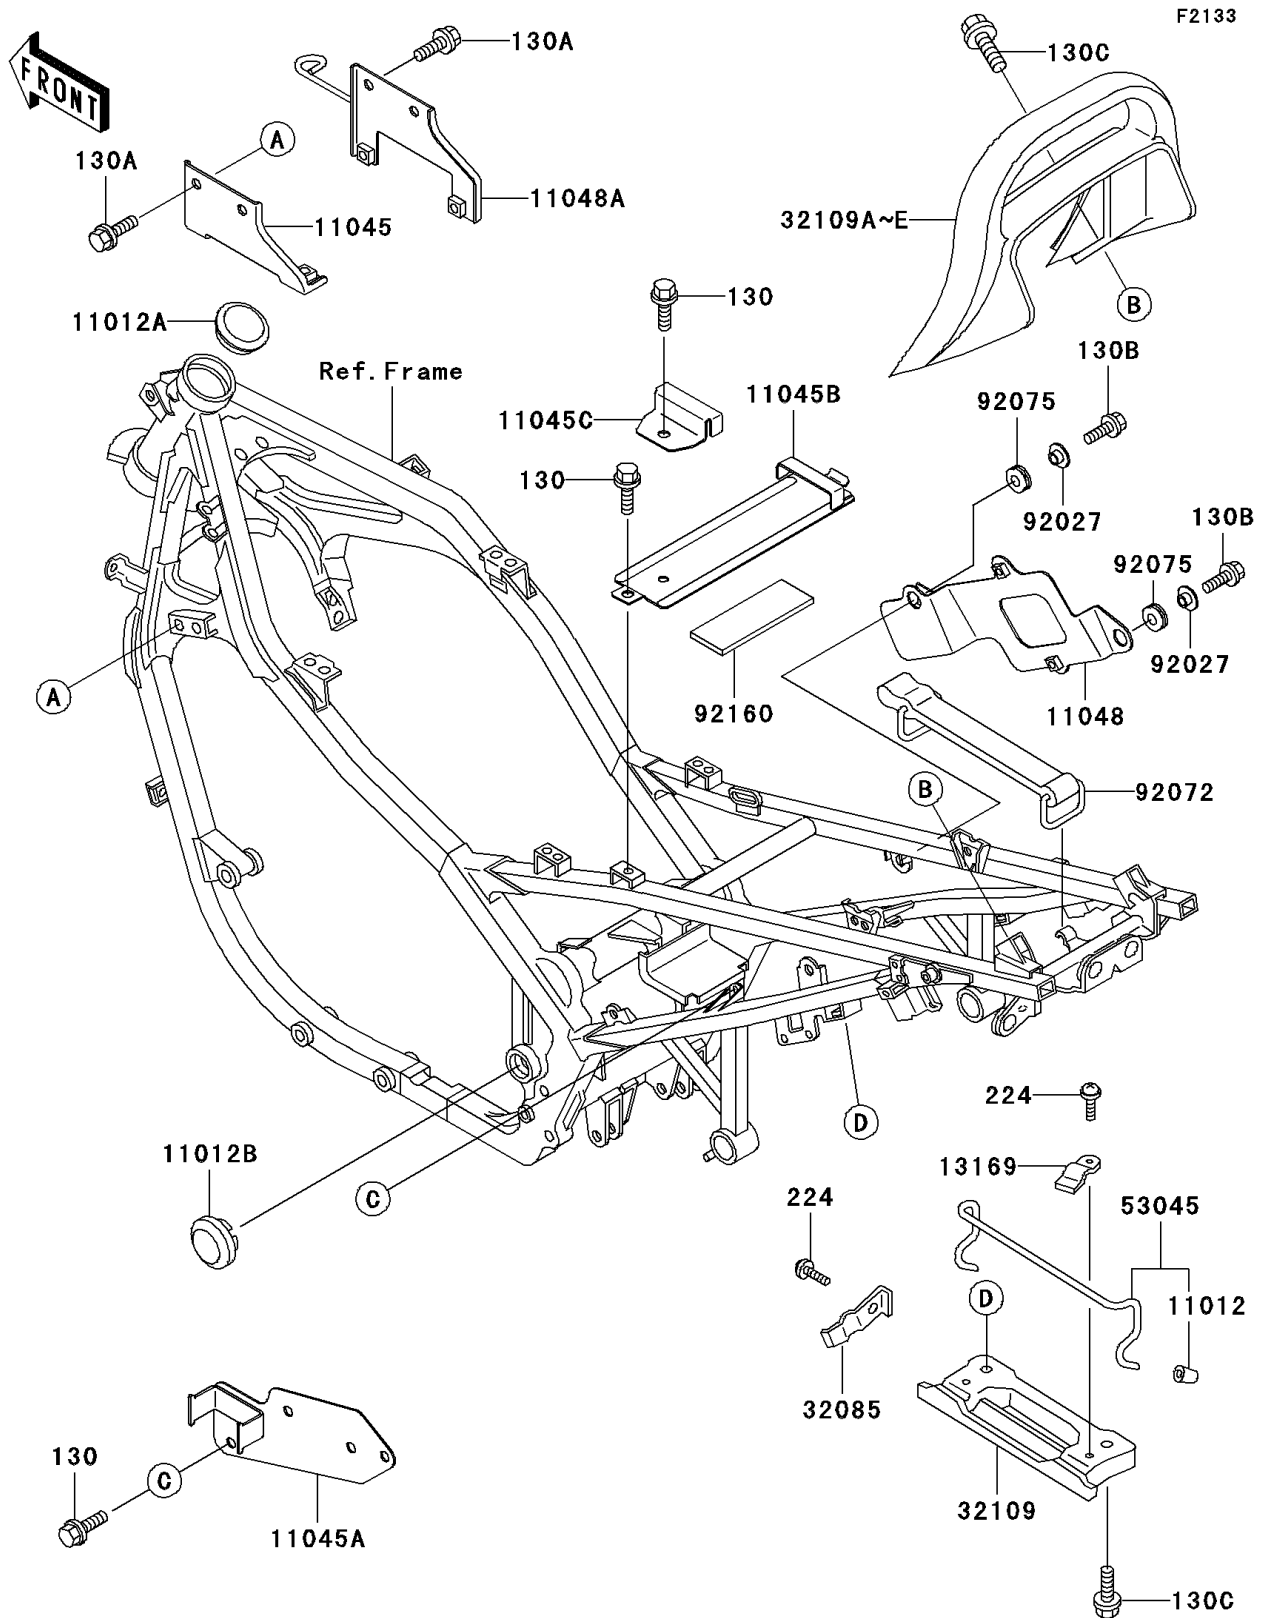

2001 Ninja® 500R

PARTS DIAGRAM

Electro Bracket

2001 Ninja[®] 500R

PARTS LIST

Electro Bracket

ITEM NAME

PART NUMBER

QUANTITY
