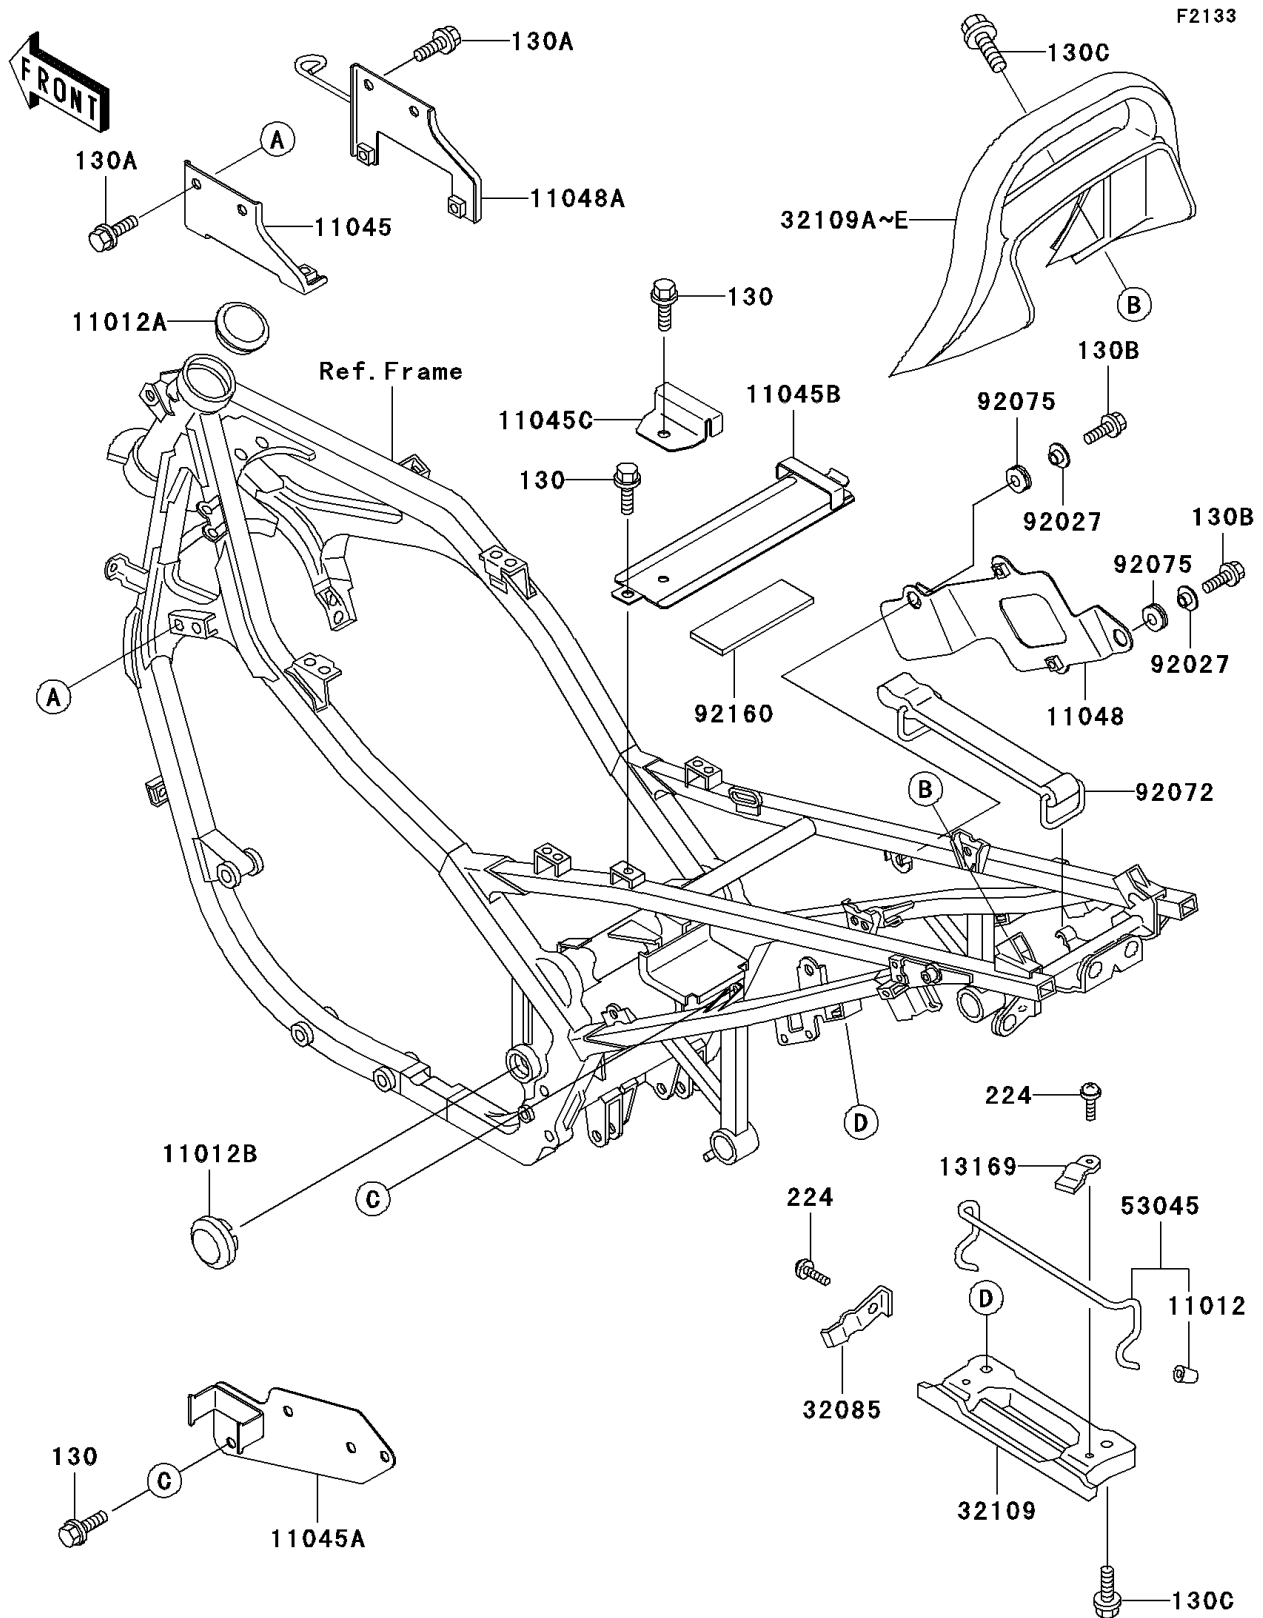

1999 Ninja® 500R

PARTS DIAGRAM

Electro Bracket

Kawasaki

Let the Good Times Roll®

1999 Ninja® 500R

PARTS LIST

Electro Bracket

ITEM NAME	PART NUMBER	QUANTITY
BOLT-FLANGED,6X8 (Ref # 130)	130J0608	4
BOLT-FLANGED,6X14,BLACK (Ref # 130A)	130J0614	4
BOLT-FLANGED,6X16,BLACK (Ref # 130B)	130J0616	2
BOLT-FLANGED,8X16,BLACK (Ref # 130C)	130J0816	6
SCREW-PAN-WP-CROS (Ref # 224)	224C0508	6
CAP,BUNGEE CORD HOOK (Ref # 11012)	11012-1589	4
CAP,SWING ARM (Ref # 11012A)	11012-1688	1
CAP,CROSS PIPE,BLACK (Ref # 11012B)	11012-1717-10	2
BRACKET,IGNITION COIL,LH (Ref # 11045)	11045-1419	1
BRACKET,REGULATOR (Ref # 11045A)	11045-1421	1
BRACKET,BATTERY BAND (Ref # 11045B)	11045-1423	1
BRACKET,JUNCTION BOX (Ref # 11045C)	11045-1424	1
BRACKET,IGNITER (Ref # 11048)	11048-1343	1
BRACKET,IGNITION COIL,RH (Ref # 11048A)	11048-1665	1
PLATE,GRIP (Ref # 13169)	13169-1760	4
STOPPER,HOOK (Ref # 32085)	32085-1187	2
GRIP-FRAME (Ref # 32109)	32109-1108	2
GRIP-FRAME,TAIL,F.RED (Ref # 32109A)	32109-1245-B1	1
HOOK-ASSY,BUNGEE CORD (Ref # 53045)	53045-1062	2
COLLAR (Ref # 92027)	92027-1166	2
BAND (Ref # 92072)	92072-1085	1
DAMPER (Ref # 92075)	92075-051	2
DAMPER,BATTERY (Ref # 92160)	92160-1094	1