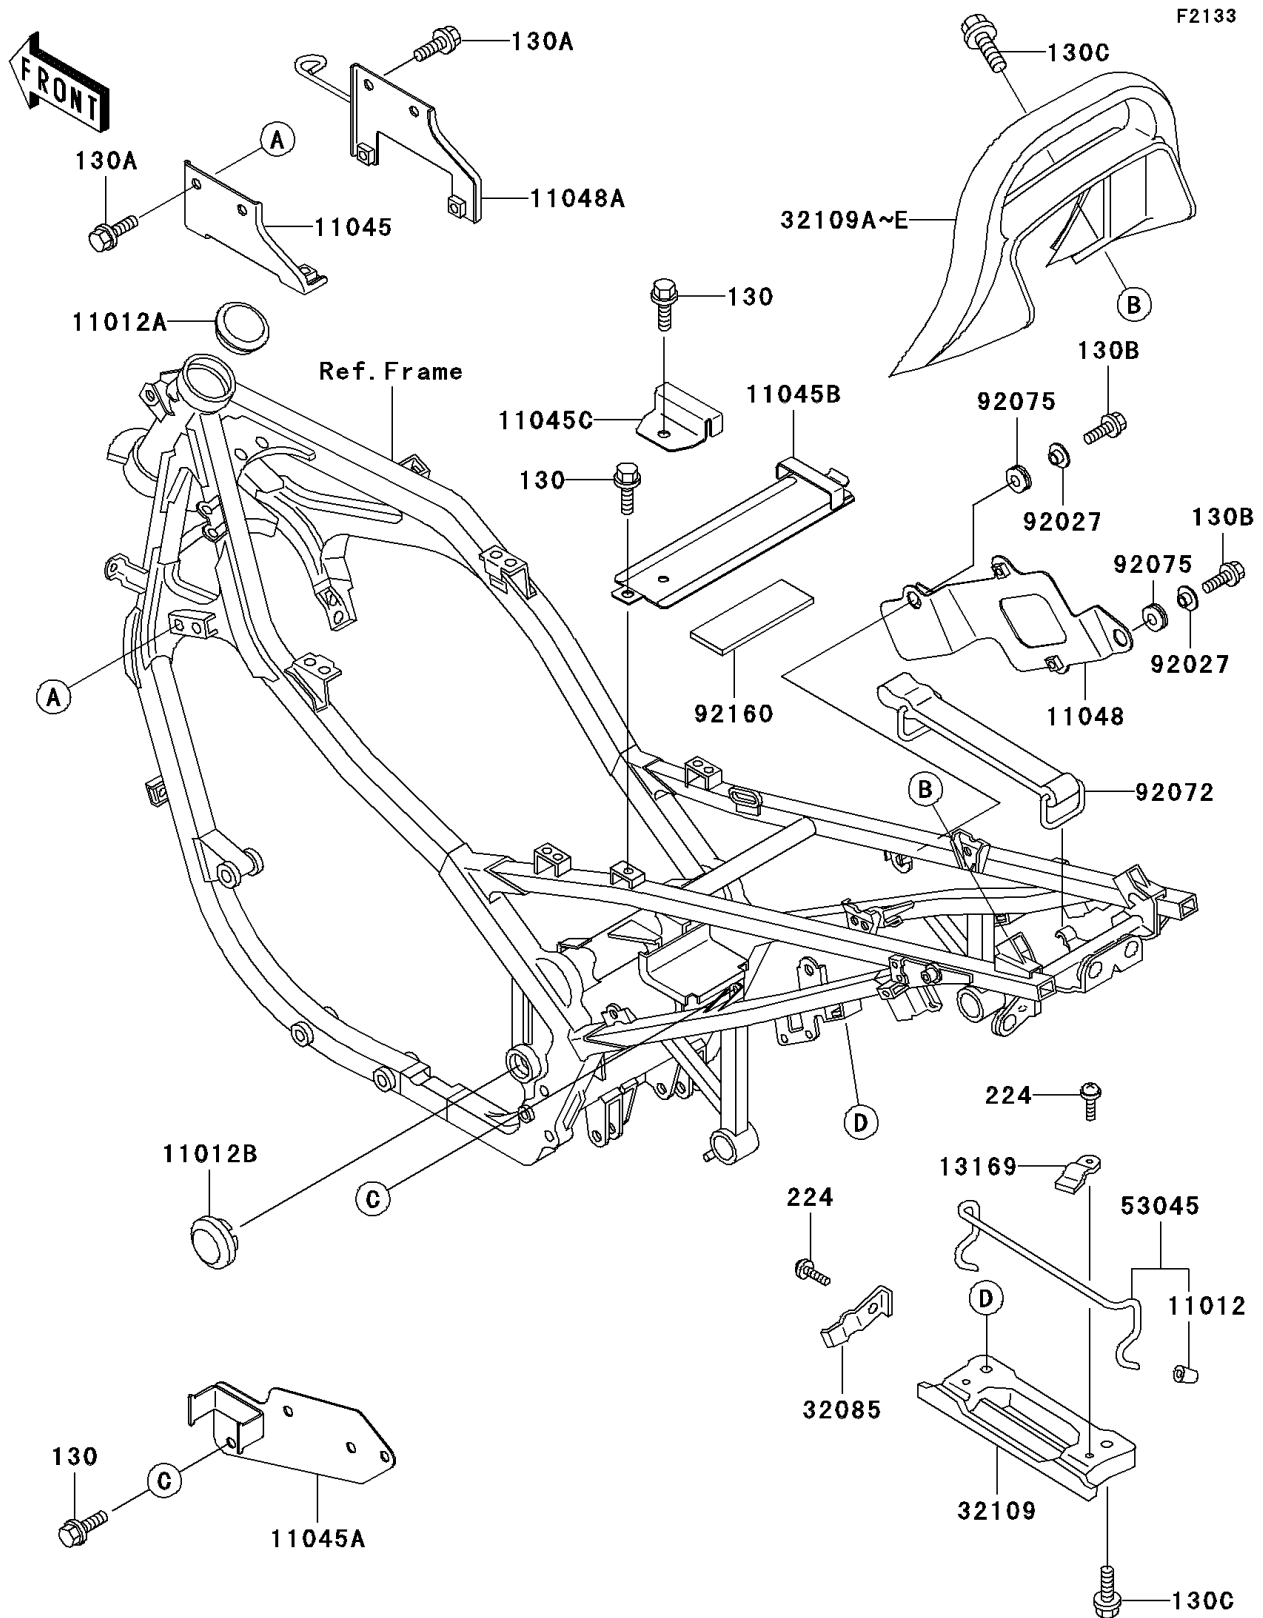

2001 Ninja® 500R

PARTS DIAGRAM

Electro Bracket

Kawasaki

Let the Good Times Roll®

2001 Ninja® 500R

PARTS LIST

Electro Bracket

ITEM NAME	PART NUMBER	QUANTITY
BOLT-FLANGED,6X8 (Ref # 130)	130J0608	4
BOLT-FLANGED,6X14,BLACK (Ref # 130A)	130J0614	4
BOLT-FLANGED,6X16,BLACK (Ref # 130B)	130J0616	2
BOLT-FLANGED,8X16,BLACK (Ref # 130C)	130J0816	6
SCREW-PAN-WP-CROS (Ref # 224)	224C0508	6
CAP,BUNGEE CORD HOOK (Ref # 11012)	11012-1589	4
CAP,SWING ARM (Ref # 11012A)	11012-1688	1
CAP,CROSS PIPE,BLACK (Ref # 11012B)	11012-1717-10	2
BRACKET,IGNITION COIL,LH (Ref # 11045)	11045-1419	1
BRACKET,REGULATOR (Ref # 11045A)	11045-1421	1
BRACKET,BATTERY BAND (Ref # 11045B)	11045-1423	1
BRACKET,JUNCTION BOX (Ref # 11045C)	11045-1424	1
BRACKET,IGNITER (Ref # 11048)	11048-1343	1
BRACKET,IGNITION COIL,RH (Ref # 11048A)	11048-1665	1
PLATE,GRIP (Ref # 13169)	13169-1760	4
STOPPER,HOOK (Ref # 32085)	32085-1187	2
GRIP-FRAME (Ref # 32109)	32109-1108	2
GRIP-FRAME,TAIL,M.GRAYSTONE (Ref # 32109B)	32109-1245-C4	1
HOOK-ASSY,BUNGEE CORD (Ref # 53045)	53045-1062	2
COLLAR (Ref # 92027)	92027-1166	2
BAND (Ref # 92072)	92072-1085	1
DAMPER (Ref # 92075)	92075-051	2
DAMPER,BATTERY (Ref # 92160)	92160-1094	1
GRIP-FRAME,TAIL,C.L.BLUE (Ref # 32109C)	32109-1245-E1	1