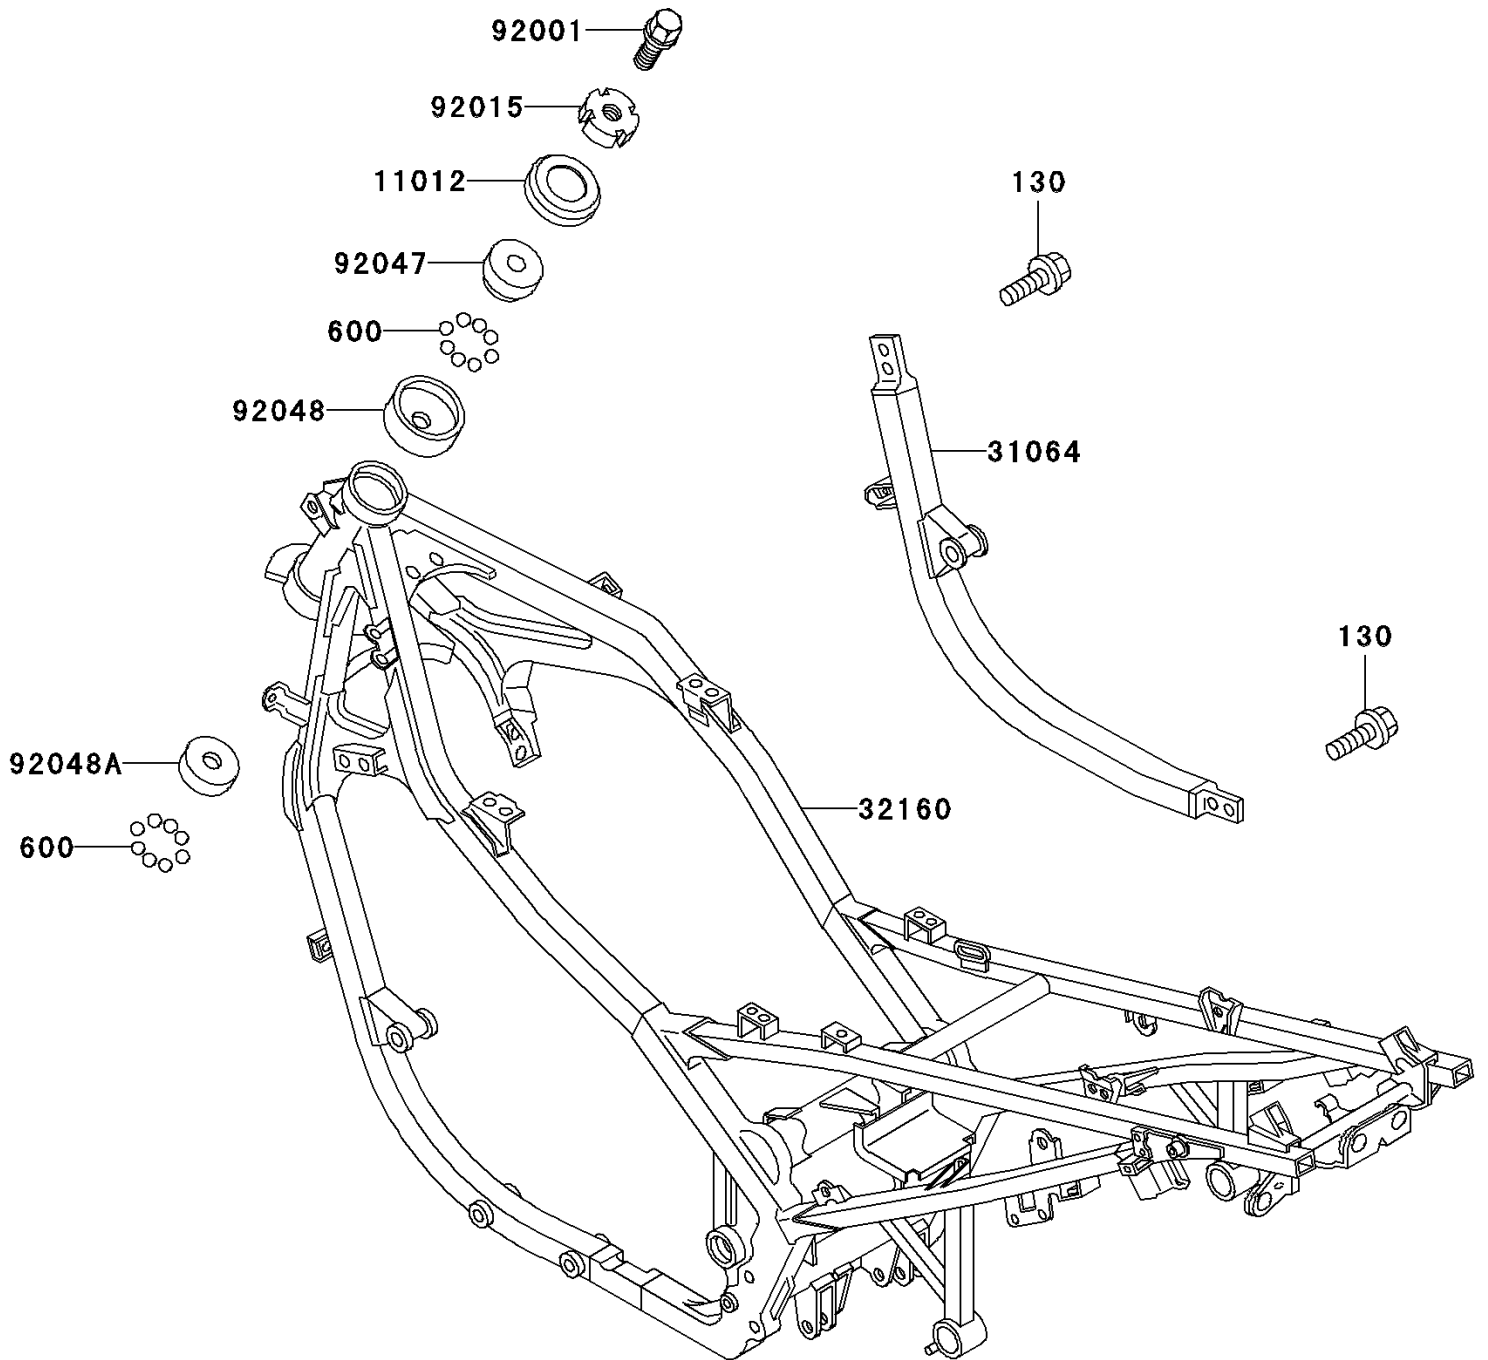

2002 Ninja[®] 500R

PARTS DIAGRAM

Frame

F2120

2002 Ninja® 500R

PARTS LIST

Frame

ITEM NAME	PART NUMBER	QUANTITY
BOLT-FLANGED,10X20 (Ref # 130)	130J1020	4
BALL-STEEL,1/4" (Ref # 600)	600A0800	39
CAP,STEERING STEM (Ref # 11012)	11012-1898	1
PIPE-COMP,DOWNTUBE,RH,BLACK (Ref # 31064)	31064-1155-10	1
FRAME-COMP,BLACK (Ref # 32160)	32160-1324-10	1
BOLT,FLANGED,16X22 (Ref # 92001)	92001-1488	1
NUT,30MM,BLACK (Ref # 92015)	92015-1301	1
RACE,STEERING STEM BEARING (Ref # 92047)	92047-011	1
RACE,STEERING STEM BEARING (Ref # 92048)	92048-006	1
RACE,STEERING STEM BEARING (Ref # 92048A)	92048-008	1