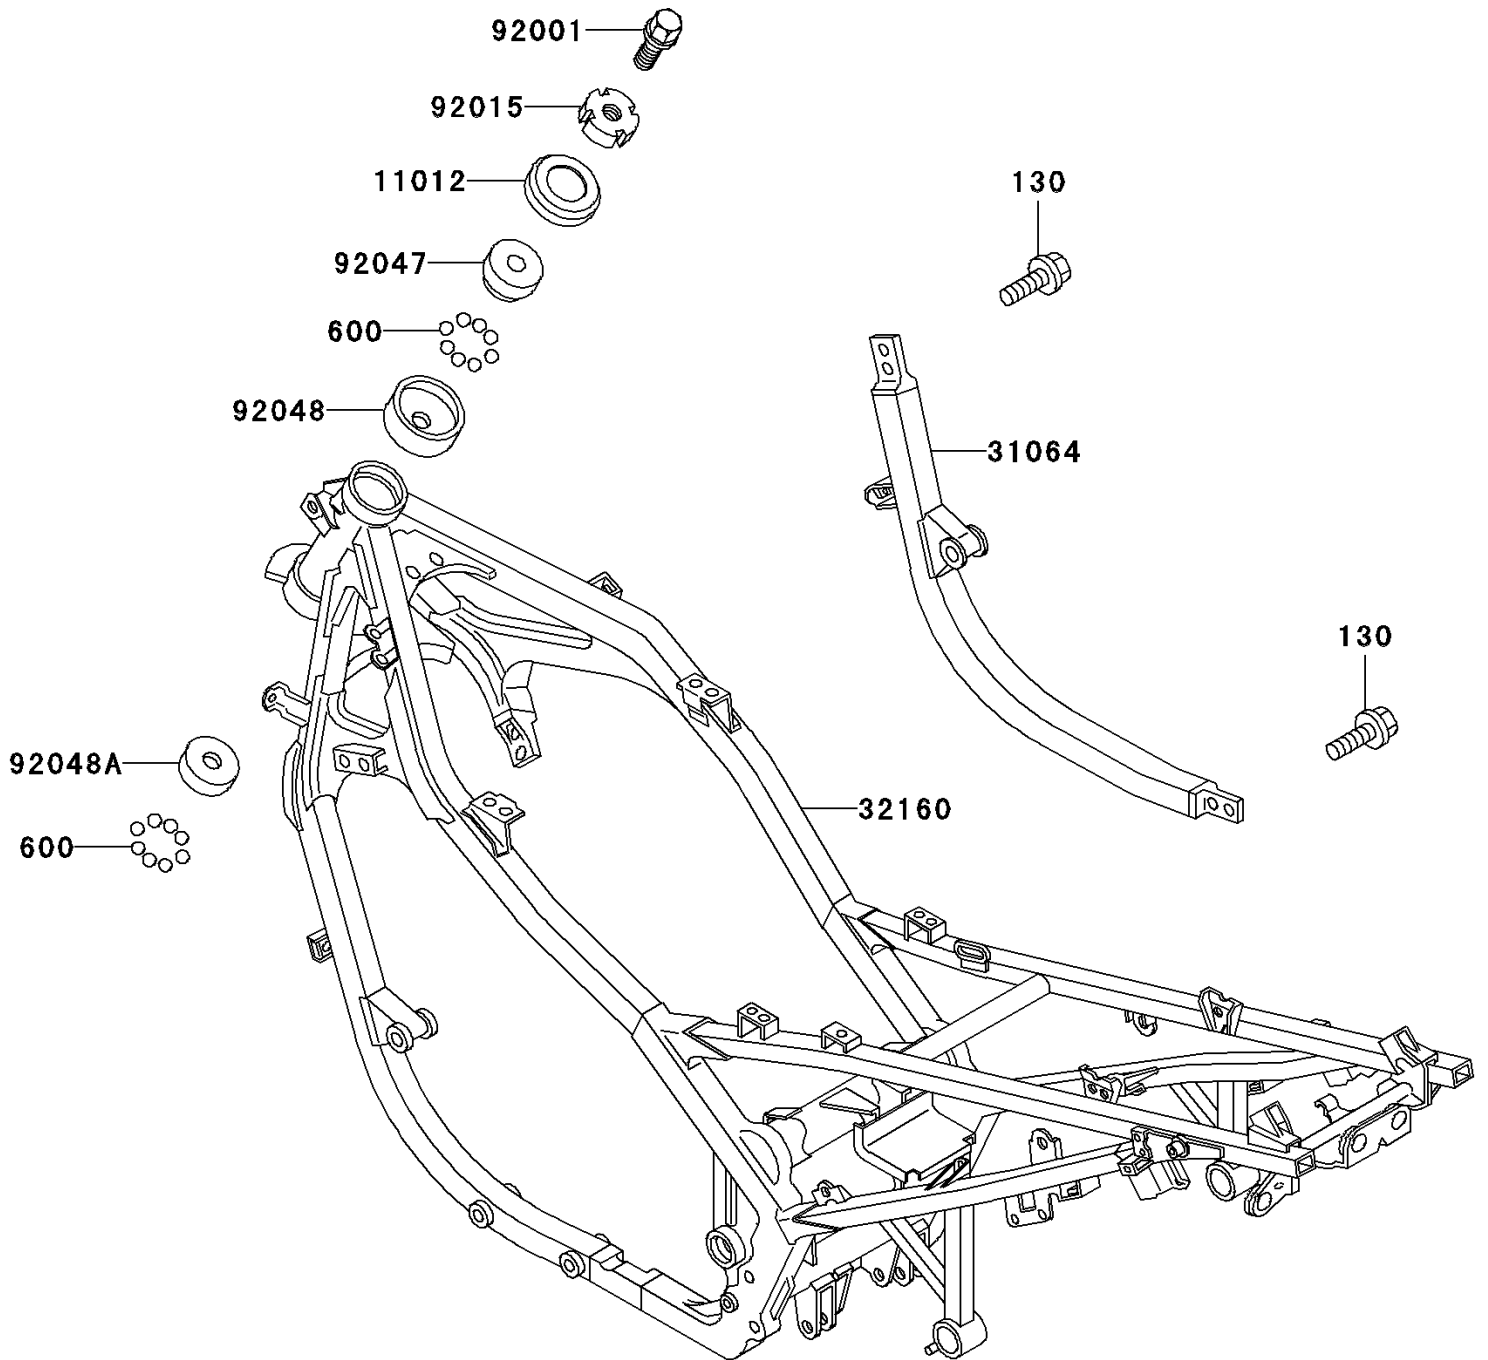

2001 Ninja[®] 500R

PARTS DIAGRAM

Frame

F2120

2001 Ninja[®] 500R

PARTS LIST

Frame

ITEM NAME	PART NUMBER	QUANTITY
BOLT-FLANGED,10X20 (Ref # 130)	130J1020	4
BALL-STEEL,1/4" (Ref # 600)	600A0800	39
CAP,STEERING STEM (Ref # 11012)	11012-1898	1
PIPE-COMP,DOWNTUBE,RH,BLACK (Ref # 31064)	31064-1155-10	1
FRAME-COMP,BLACK (Ref # 32160)	32160-1324-10	1
BOLT,FLANGED,16X22 (Ref # 92001)	92001-1488	1
NUT,30MM,BLACK (Ref # 92015)	92015-1301	1
RACE,STEERING STEM BEARING (Ref # 92047)	92047-011	1
RACE,STEERING STEM BEARING (Ref # 92048)	92048-006	1
RACE,STEERING STEM BEARING (Ref # 92048A)	92048-008	1