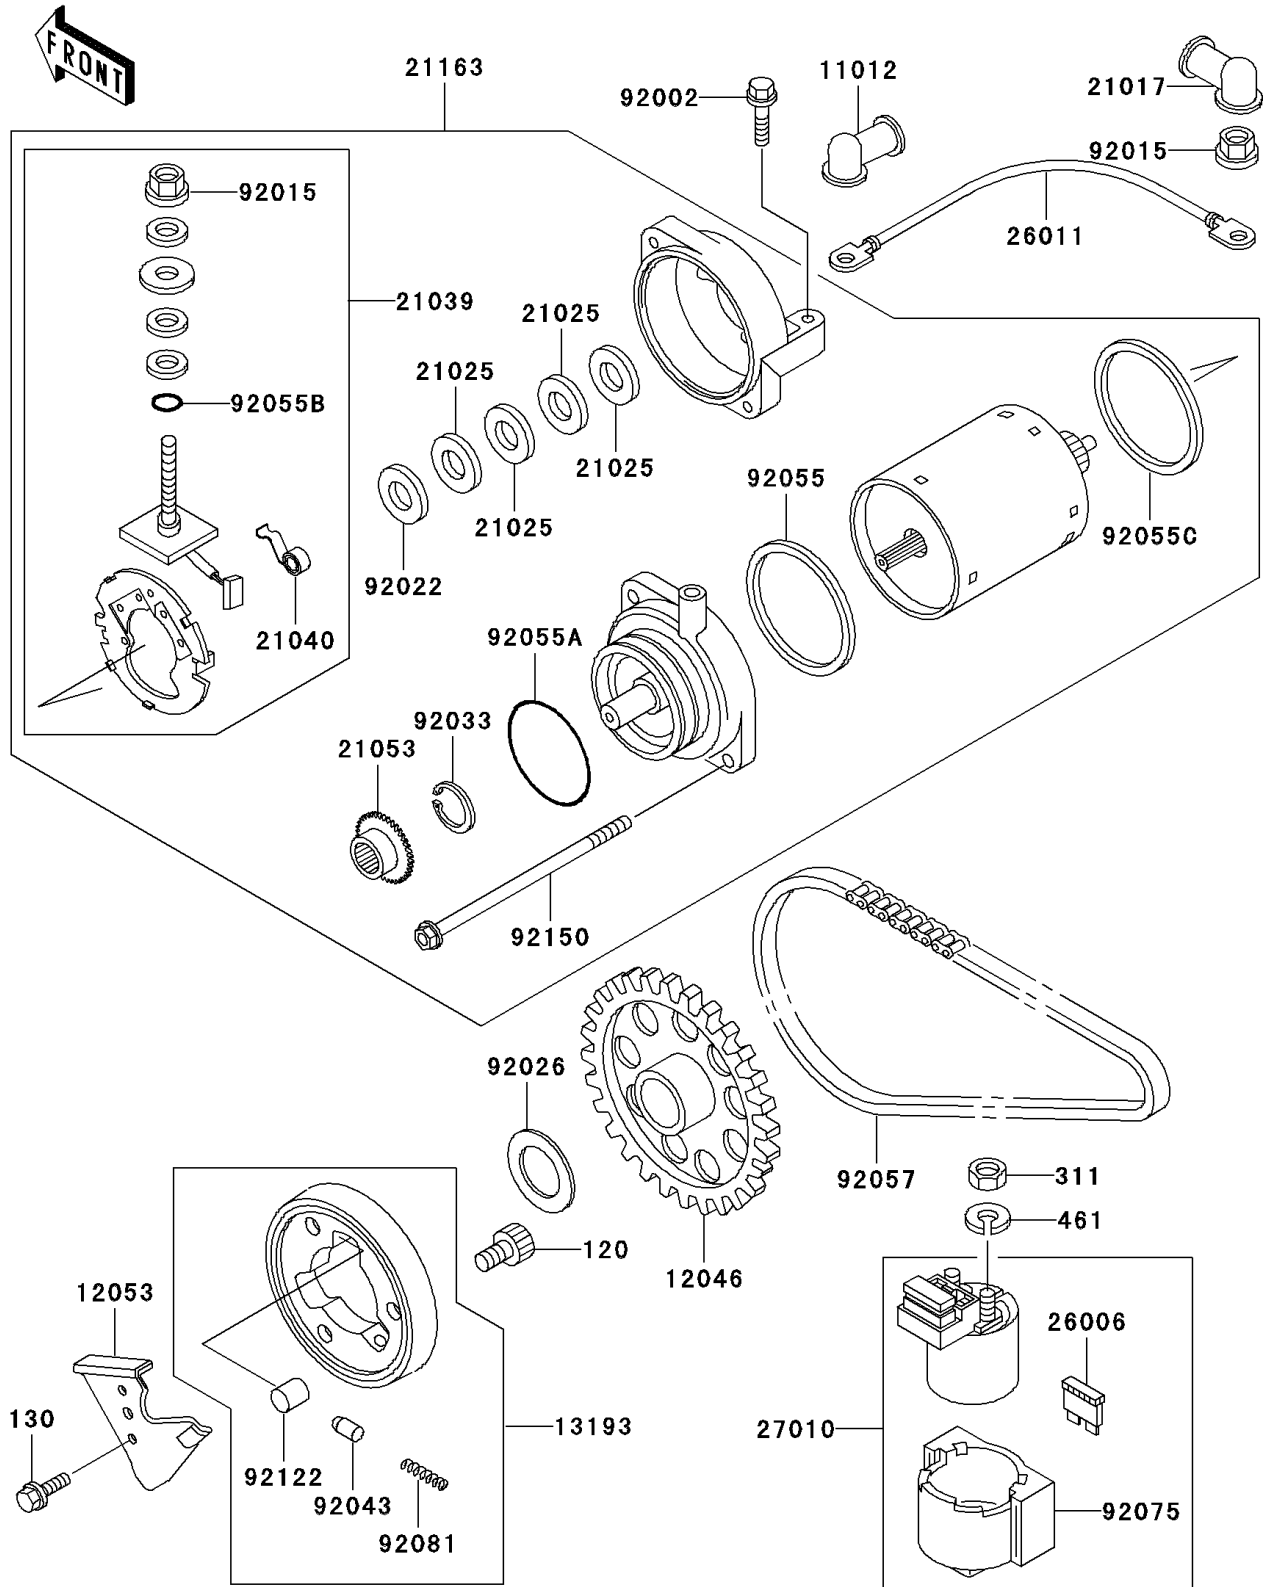

1999 Ninja[®] 500R

PARTS DIAGRAM

Starter Motor

E1840

1999 Ninja[®] 500R

PARTS LIST

Starter Motor

ITEM NAME

PART NUMBER

QUANTITY
