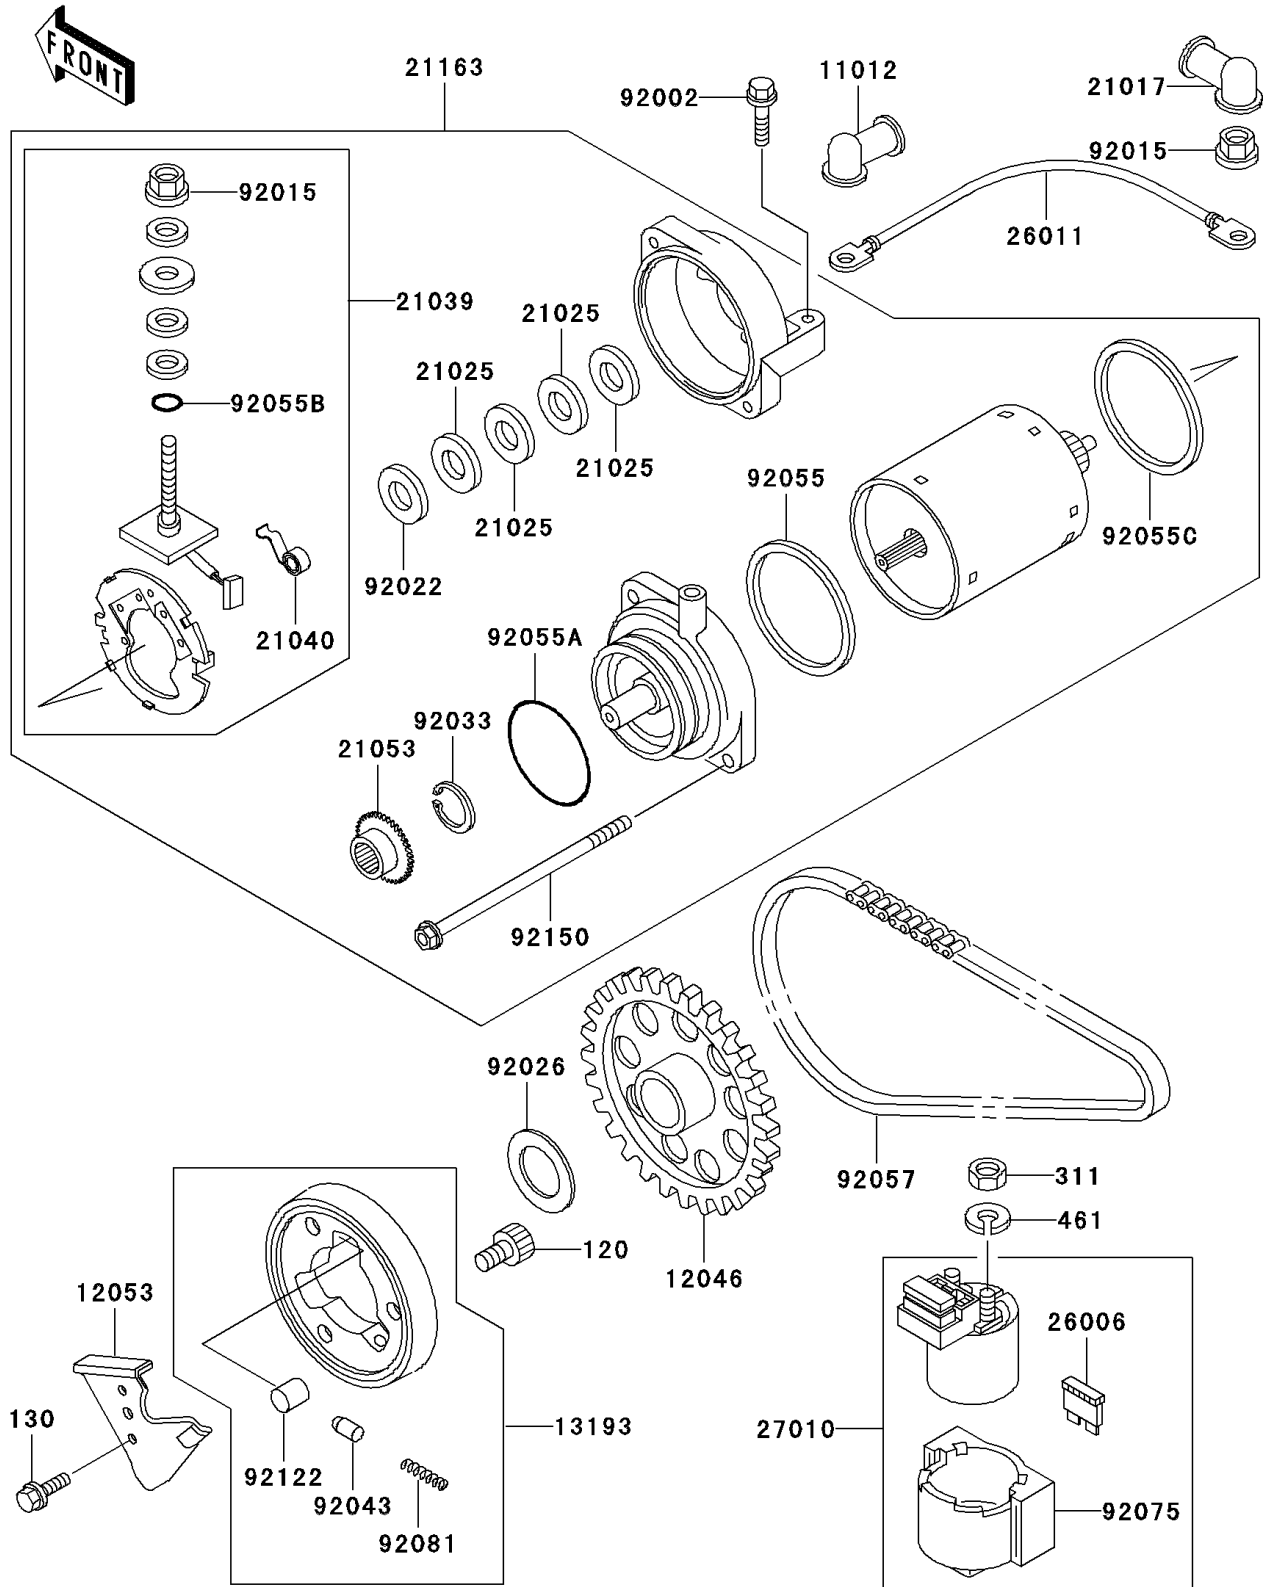

2001 Ninja[®] 500R

PARTS DIAGRAM

Starter Motor

E1840

2001 Ninja® 500R

PARTS LIST

Starter Motor

ITEM NAME	PART NUMBER	QUANTITY
BOLT-SOCKET (Ref # 120)	120P0816	3
BOLT-FLANGED,6X20 (Ref # 130)	130G0620	2
NUT-HEX,6MM (Ref # 311)	311B0600	2
WASHER-SPRING,6MM (Ref # 461)	461F0600	2
CAP,TERMINAL (Ref # 11012)	11012-1354	1
SPROCKET,ONEWAY CLUTCH,46T (Ref # 12046)	12046-1072	1
GUIDE-CHAIN (Ref # 12053)	12053-1214	1
CLUTCH-ASSY-ONEWAY (Ref # 13193)	13193-1060	1
GROMMET,STARTER TERMINAL (Ref # 21017)	21017-017	1
WASHER,9.1X18X0.2 (Ref # 21025)	21025-011	4
BRUSH,CARBON (Ref # 21039)	21039-1062	1
SPRING-BRUSH (Ref # 21040)	21040-1057	2
SPROCKET-ASSY (Ref # 21053)	21053-1057	1
STARTER-ELECTRIC (Ref # 21163)	21163-1163	1
FUSE,30A-G (Ref # 26006)	26006-1006	1
WIRE-LEAD,STARTER MOTOR (Ref # 26011)	26011-1650	1
SWITCH,MAGNETIC (Ref # 27010)	27010-1213	1
BOLT,6X25 (Ref # 92002)	92002-1086	2
NUT,STARTER MOTOR (Ref # 92015)	92015-1476	2
WASHER,9.1X18X0.8 (Ref # 92022)	92022-1132	1
SPACER,25.2X40X1.0 (Ref # 92026)	92026-1285	1
RING-SNAP,17MM (Ref # 92033)	92033-034	1
PIN (Ref # 92043)	92043-087	3
RING-O,64MM (Ref # 92055)	92055-1086	1
RING-O,42.8MM (Ref # 92055A)	92055-1313	1
RING-O,4.5X2.0 (Ref # 92055B)	92055-1370	1
RING-O,STARTER MOTOR (Ref # 92055C)	92055-1381	1
CHAIN,STARTER,BF05MX64L (Ref # 92057)	92057-1197	1
DAMPER,MAGNETIC SWITCH (Ref # 92075)	92075-1863	1

2001 Ninja[®] 500R

PARTS LIST

Starter Motor

ITEM NAME	PART NUMBER	QUANTITY
SPRING (Ref # 92081)	92081-110	3
ROLLER,15X13 (Ref # 92122)	92122-004	3
BOLT,STARTER MOTOR (Ref # 92150)	92150-1138	2