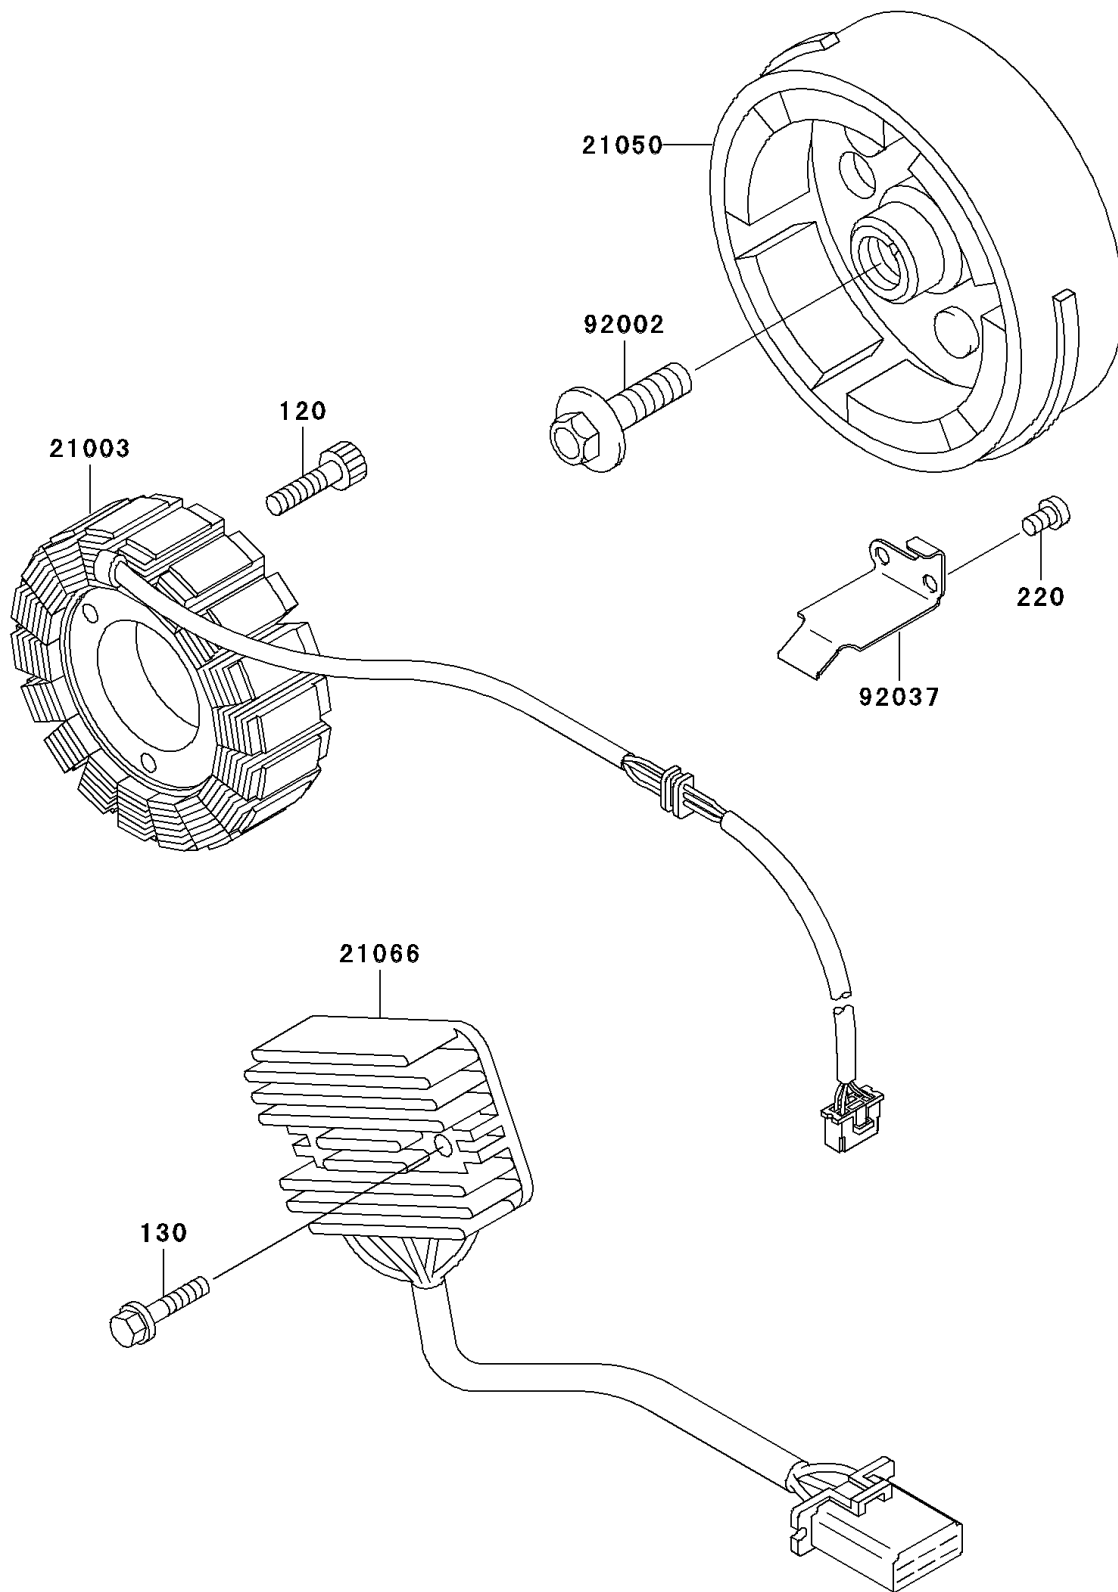

2002 Ninja® 500R

PARTS DIAGRAM

Generator

Kawasaki

Let the Good Times Roll®

E1810

2002 Ninja® 500R

PARTS LIST

Generator

ITEM NAME	PART NUMBER	QUANTITY
BOLT-SOCKET,6X25 (Ref # 120)	120P0625	3
BOLT-FLANGED,6X25 (Ref # 130)	130B0625	2
SCREW-PAN-CROS (Ref # 220)	220B0510	2
STATOR (Ref # 21003)	21003-1123	1
FLYWHEEL (Ref # 21050)	21050-1162	1
REGULATOR-VOLTAGE (Ref # 21066)	21066-1030	1
BOLT,FLANGED,10X36 (Ref # 92002)	92002-1457	1
CLAMP,GENERATOR LEAD (Ref # 92037)	92037-1630	1