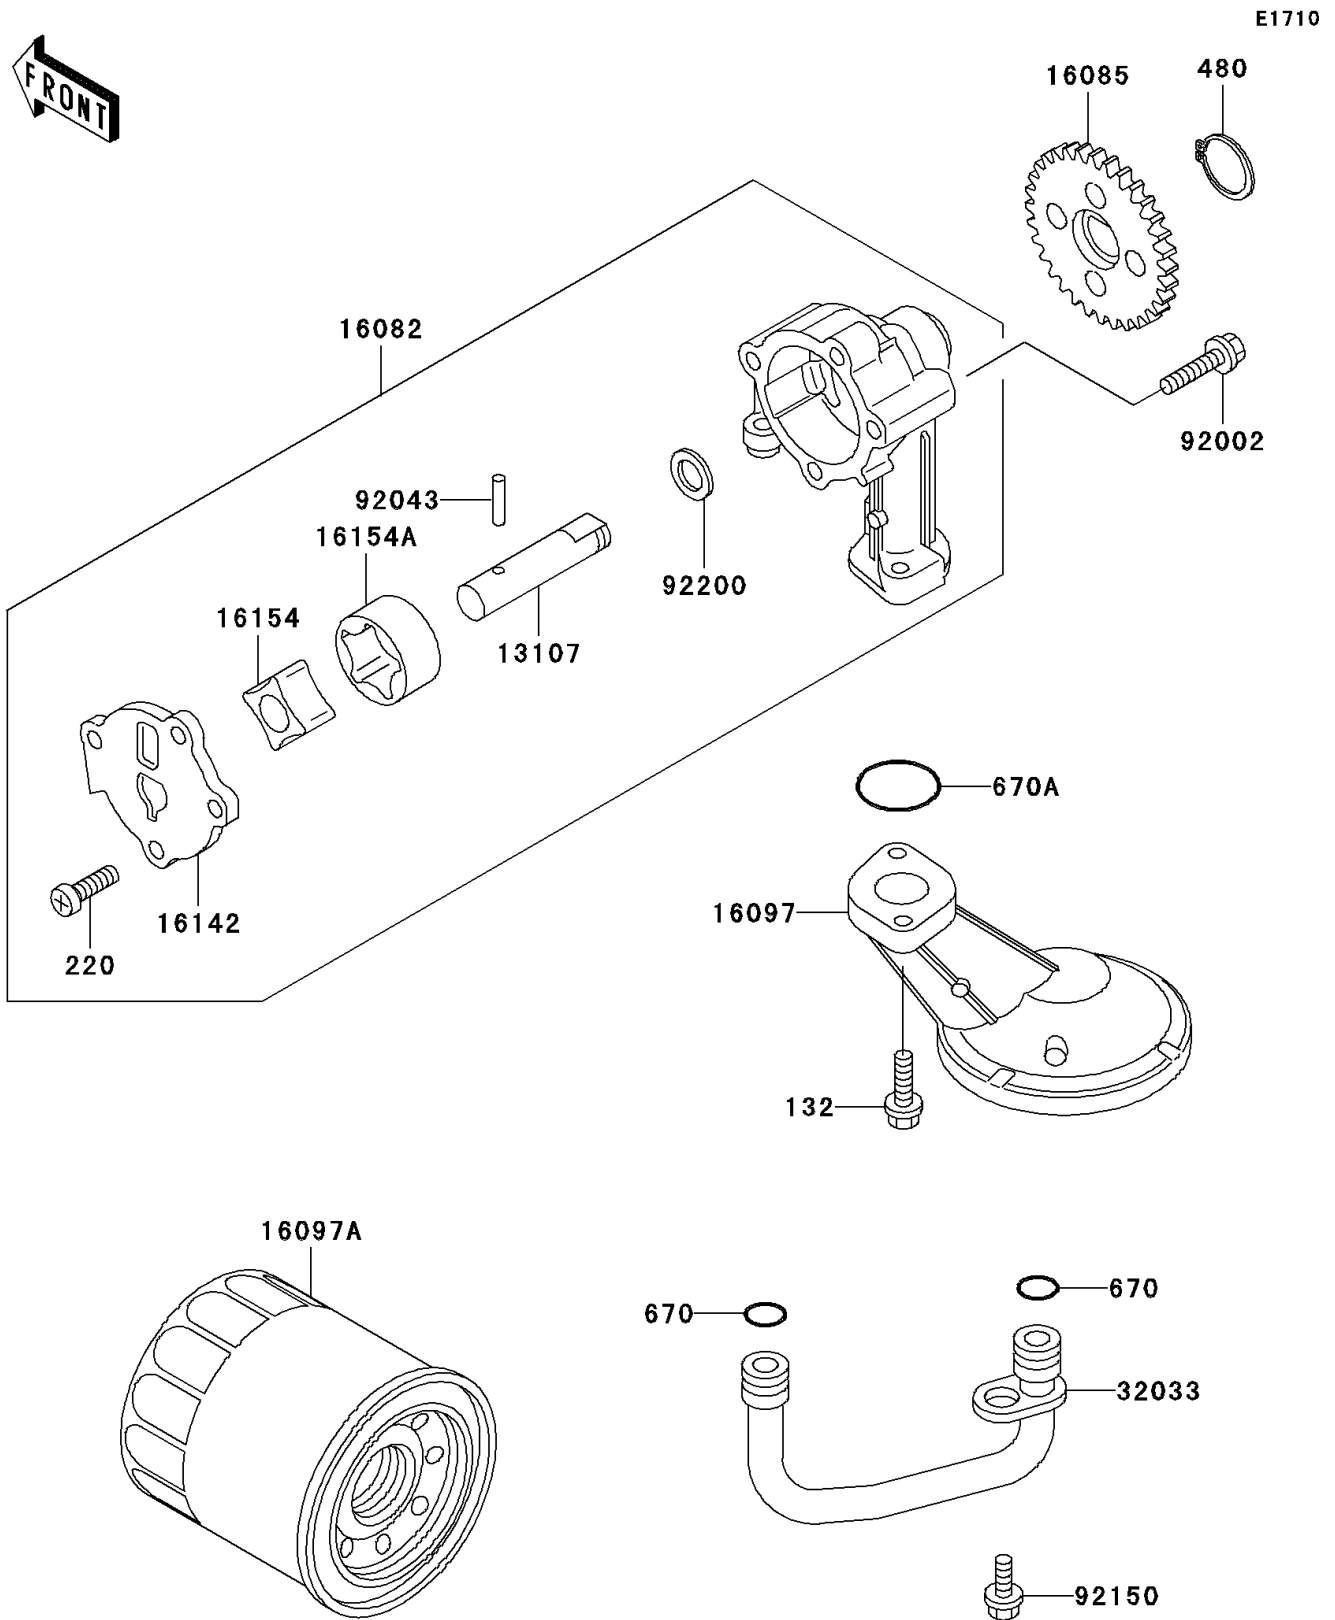

2001 Ninja[®] 500R

PARTS DIAGRAM

Oil Pump/Oil Filter

2001 Ninja[®] 500R

PARTS LIST

Oil Pump/Oil Filter

ITEM NAME

PART NUMBER

QUANTITY
