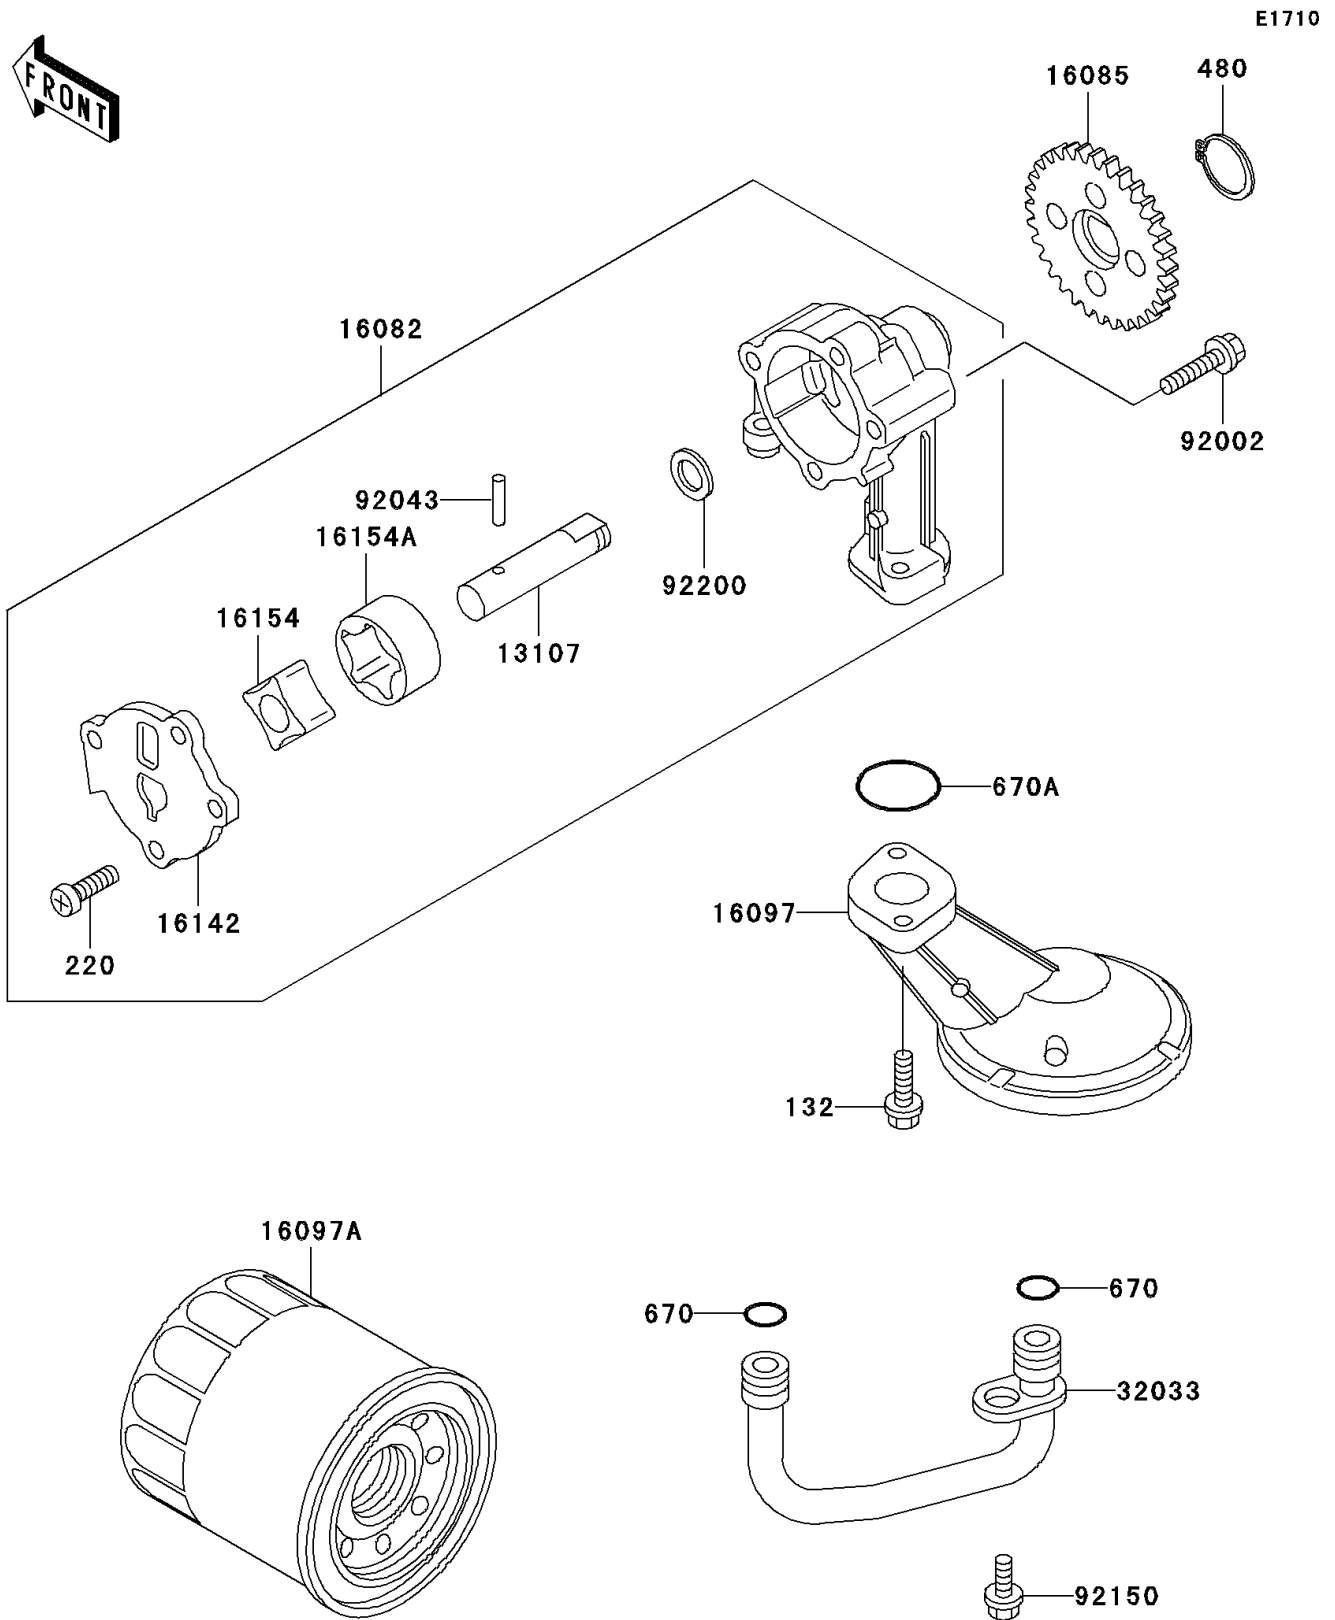

1999 Ninja[®] 500R

PARTS DIAGRAM

Oil Pump/Oil Filter

1999 Ninja[®] 500R

PARTS LIST

Oil Pump/Oil Filter

ITEM NAME

PART NUMBER

QUANTITY
