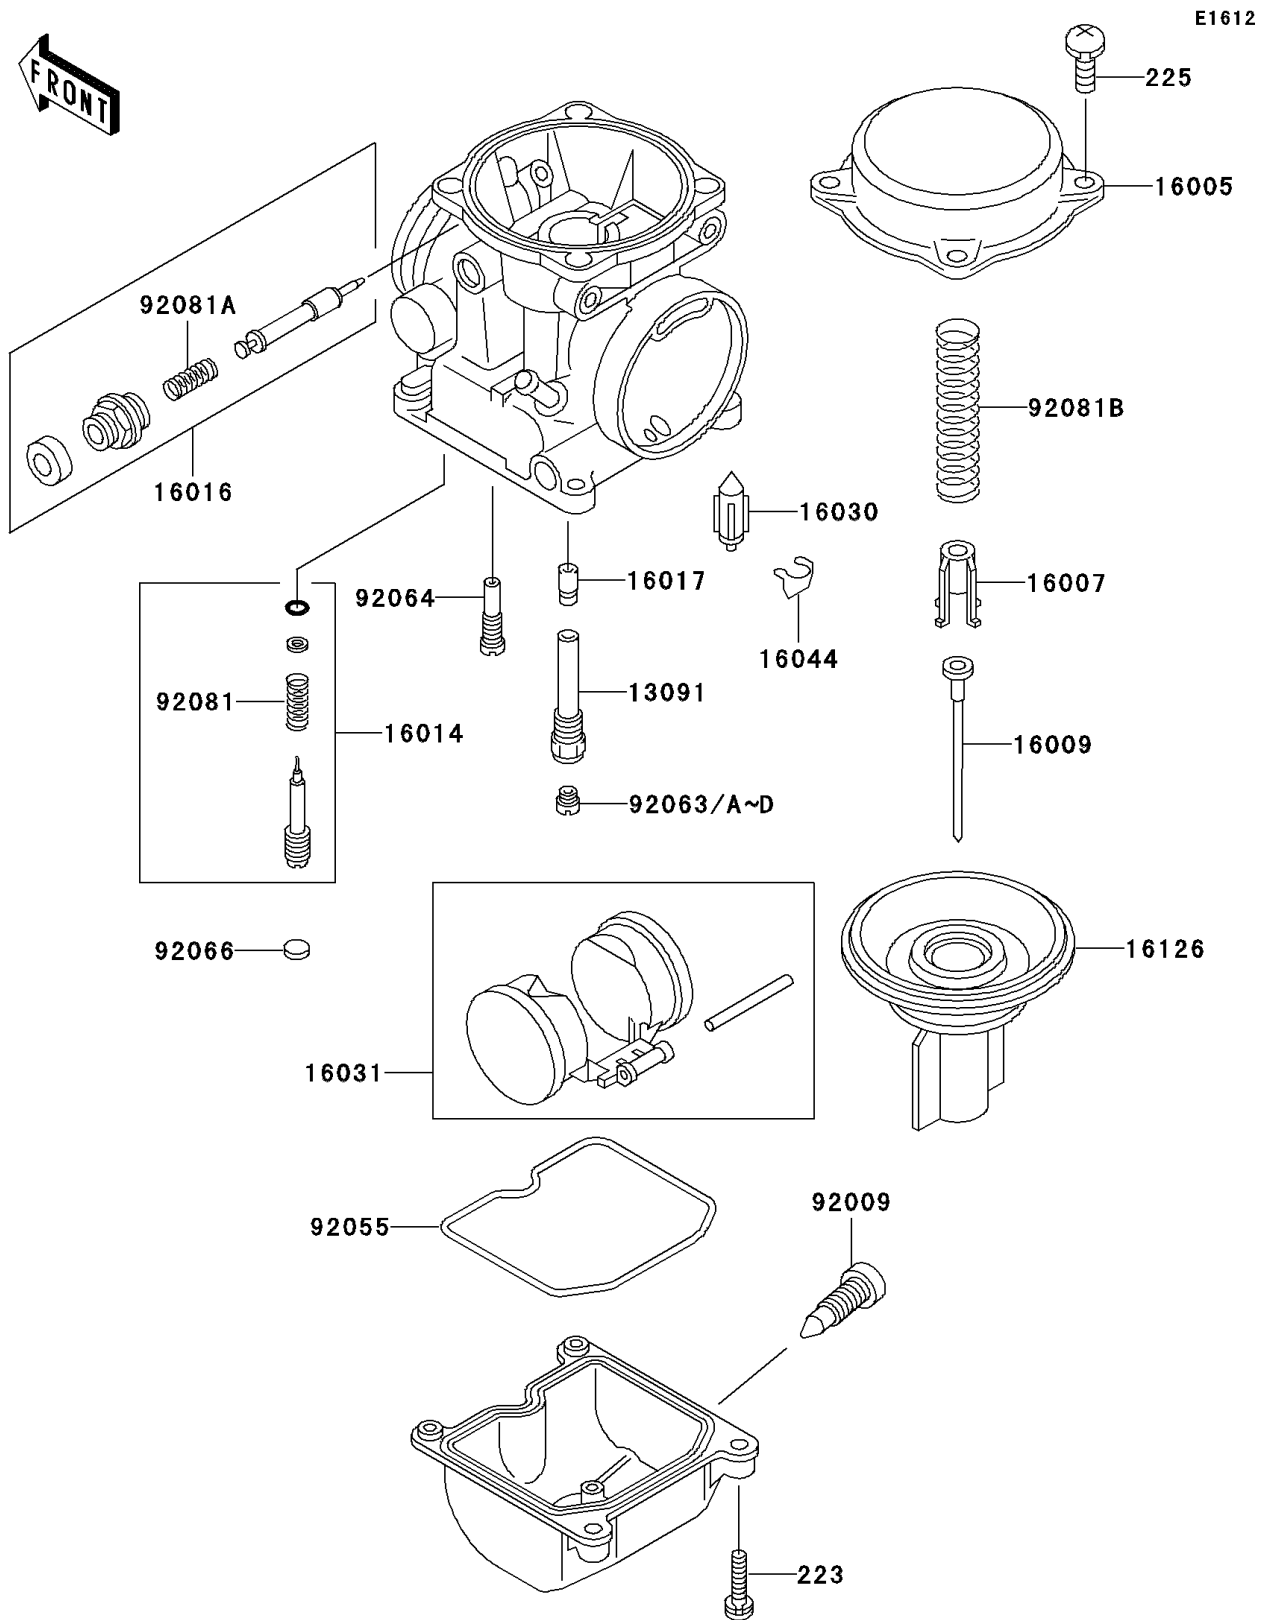

2001 Ninja[®] 500R

PARTS DIAGRAM

Carburetor Parts

2001 Ninja® 500R

PARTS LIST

Carburetor Parts

ITEM NAME	PART NUMBER	QUANTITY
SCREW-PAN-WS-CROS (Ref # 223)	223C0416	8
SCREW-PAN-WSP-CROS (Ref # 225)	225C0418	7
HOLDER,NEEDLE JET (Ref # 13091)	13091-1406	2
TOP-CHAMBER,MIXING,27/60 (Ref # 16005)	16005-1057	2
SEAT-SPRING,VALVE (Ref # 16007)	16007-1117	2
NEEDLE-JET,N36N (Ref # 16009)	16009-1342	2
SCREW-PILOT AIR (Ref # 16014)	16014-1081	2
PLUNGER,STARTER (Ref # 16016)	16016-1090	2
JET-NEEDLE (Ref # 16017)	16017-1059	2
VALVE-FLOAT (Ref # 16030)	16030-1007	2
FLOAT (Ref # 16031)	16031-1077	2
CLAMP,FLOAT VALVE (Ref # 16044)	16044-007	2
VALVE,VACUUM,60PS (Ref # 16126)	16126-1173	2
SCREW,DRAIN,M6X0.75 (Ref # 92009)	92009-1551	2
RING-O,FLOAT CHAMBER (Ref # 92055)	92055-1222	2
JET-MAIN,#135 (Ref # 92063)	92063-1014	2
JET-MAIN,#125 (Ref # 92063A)	92063-1069	2
JET-MAIN,#128 (Ref # 92063B)	92063-1074	2
JET-MAIN,#130 (Ref # 92063C)	92063-1075	2
JET-MAIN,#132 (Ref # 92063D)	92063-1076	2
JET-PILOT,#35 (Ref # 92064)	92064-1101	2
PLUG,PILOT AIR SCREW,6.9X2 (Ref # 92066)	92066-1051	2
SPRING,PILOT ADJUST SCREW (Ref # 92081)	92081-1002	2
SPRING,STARTER PLUNGER (Ref # 92081A)	92081-1761	2
SPRING,VACUUM VALVE (Ref # 92081B)	92081-1874	2